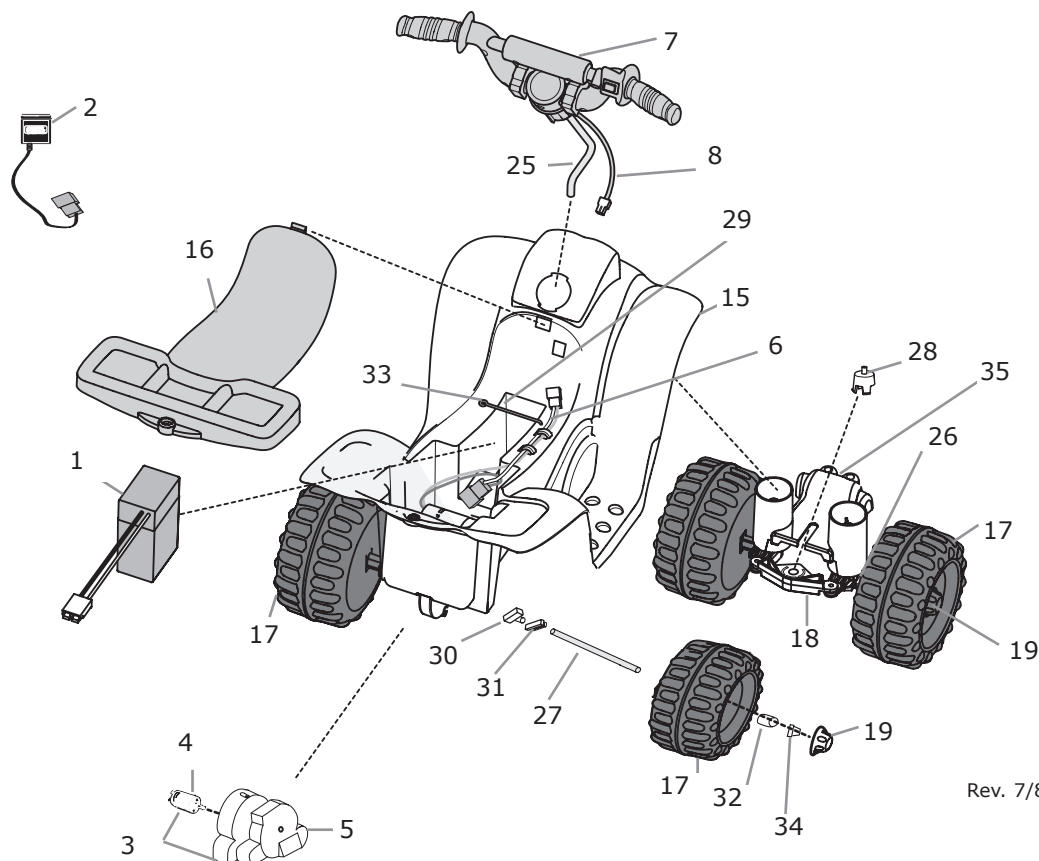

Age Range: 1-3 years  
 Weight Limit: 40 lbs.  
 Surfaces: Grass/Asphalt/Hard Surfaces  
 Speed: 2 mph  
 Colors: White Body/Black Wheels  
 Intro: 2010  
 Suggested Retail: \$89.991  
 Box Dimensions: 26.250 x 13 x 16.375  
 17 lbs  
 Warranty: One Year Vehicle  
 6 Months Battery

T5003  
 Toy Story  
 Lil Quad  
 PW Toddler Series  
 6V 4 Amp

Rev. 7/8/08

Item No.	Description	Part No.	Qty	Item No.	Description	Part No.	Qty
<b>Working / Electrical Parts</b>				<b>Hardware / Metal Parts</b>			
1.	6V 4Amp Battery	00801-1457	1	25.	Steering Column	J8473-4539A	1
2.	6V 4Amp Charger	00801-1483	1	26.	Front Axle	77760-4519	2
<b>3.</b>	<b>Motor Gearbox Assy</b>	<b>00968-3900</b>	<b>1</b>	27.	Rear Axle	77760-4529	1
<b>4.</b>	<b>Motor Assy</b>	<b>00968-3700</b>	<b>1</b>	28.	Steering Column Retainer	J8473-2359	1
<b>5.</b>	<b>Gearbox Assy #10</b>	<b>00968-3800</b>	<b>1</b>	29.	Battery Retainer	74230-4129	1
<b>6.</b>	<b>Main Wiring Harness</b>	<b>77760-9699</b>	<b>1</b>	30.	Rectangular Bushing w/o extension	N/A	2
7.	Handlebar Assembly w/harness	T5003-9209	1	31.	Rectangular Bushing with extension	76920-2649	2
	(Includes handlebar harness/switch & steering column)			32.	Bushing Retainer Keeper	77760-2129	4
8.	Handlebar Harness w/switch	3800-7785	1	33.	8 x 7/8 Trusshead Screw	N/A	2
<b>Plastic/Other Parts</b>				34.	.354 Cap Nut	00801-1421	4
15.	Vehicle w/Seat	N/A	1	35.	Brushguard	K0452-2139	1
16.	Seat w/Lock	T5003-6149	1	<b>Parts Not Shown</b>			
17.	Wheel	77760-2119	4	Owner's Manual	T5003-0920	1	
18.	Front Wheel Assembly	T5003-9139	1	Label Sheet	T5003-0310	1	
19.	Hubcap Center	77760-2349	4	Parts Bag	3800-8226	1	
				5/16 Washer	0801-0253	2	
				<b>PIC Switch Pushbutton</b>	<b>00801-0697</b>	<b>1</b>	
				Wrench	00801-1567	1	
				J-Lock Fastener - Black	78570-2439	1	
				PW Emblem	74460-9069	1	
				Steering Linkage		1	