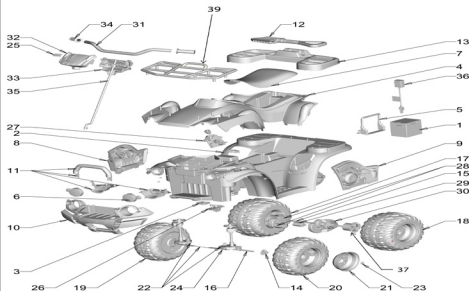

R8548

Kawasaki Brute Force Camo (Bass Pro)

12 Volt Advanced Series

Age Range:	3 Yr Plus
Weight Limit:	130lb
Surfaces:	Ultimate Terrain
Speed:	2.5 MPH forward/Reverse 5.0 MPH Forward
Colors:	Green Camo Body/ Black wheels
Intro:	2010
Suggested Retail:	\$299.99
Box Dimensions:	30.13x27.13x48.38
Warranty:	One Year Vehicle Six Months Battery