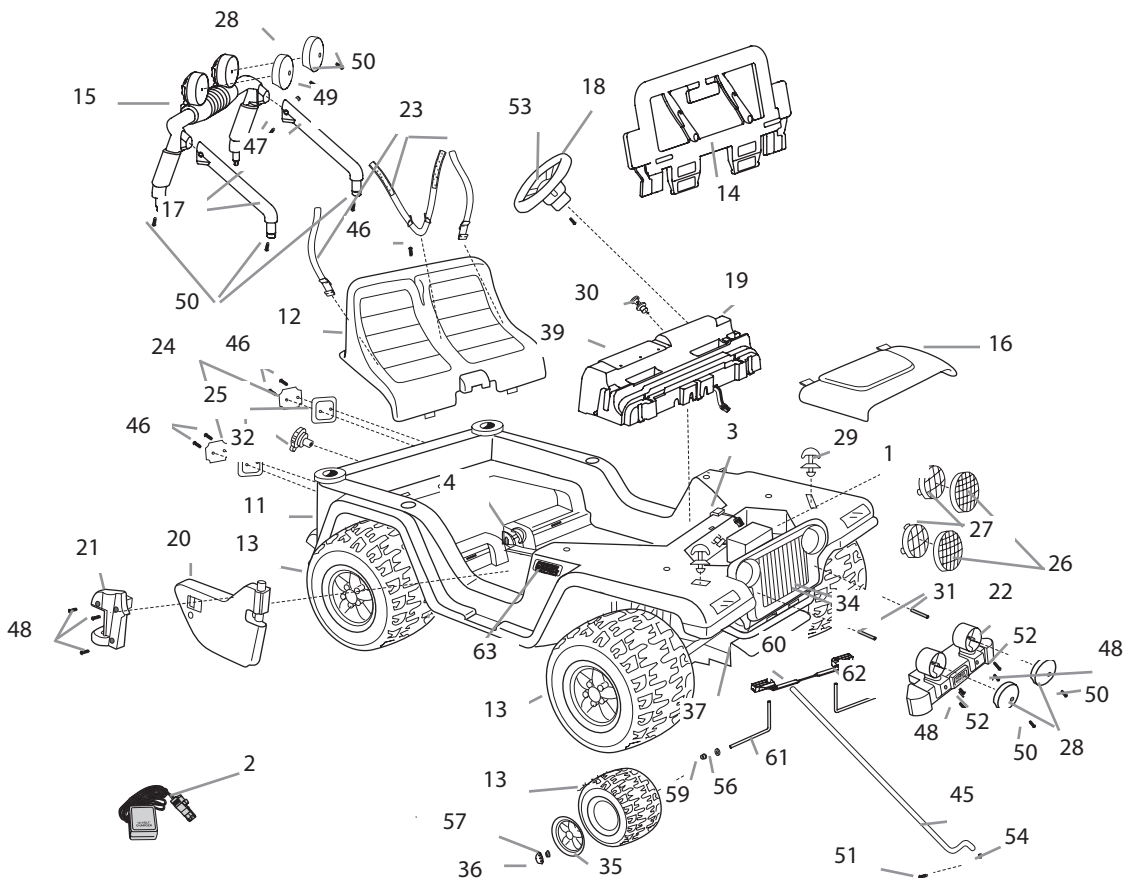

# L7820 Barbie Jammin' Jeep Refresh

12V  
Advanced Series

Item	Part Number	Description	QTY	Item	Part Number	Description	QTY	Part Number	Description	QTY
1	00801-0638	12V Single Battery	1	35	B7659-2469	Hubcap	4	L7820-0920	Owners Manual	1
2	00801-1480	12V Single Charger	1	36	B7659-2679	Hubcap Cover	4	L7820-0310	Decal Sheet	1
<b>3</b>	<b>C2390-9799D</b>	<b>Main Harness Assembly</b>	<b>1</b>	37	L7820-2119	Front Module	1	<b>00801-0923</b>	<b>Switch Control (Shifter Rocker)</b>	<b>1</b>
4	74310-9239	Shifter Assembly	1	<b>39</b>	<b>H3427-9309</b>	<b>Radio</b>	<b>1</b>	L7820-2279	Door Hinge (Left)	1
11	N/A	Body	1	(Consumer Replaceable By Ordering Part 19 - Dash w/Radio Assy.)				L7820-9209	Door (Left)	1
12	L7820-2319	Seat	1	45	H3427-4259	Steering Column	1	<b>00968-2912</b>	<b>Motor Gearbox Assembly</b>	<b>2</b>
13	B7659-2459	Wheel	4	46	N/A	8 x 1 Screw	5	<b>00968-2802</b>	<b>Gearbox W/out Motor</b>	<b>2</b>
14	L7820-2619	Windshield	1	47	N/A	8-32 x 1.625" Screw	2	<b>00968-2702</b>	<b>Motor Pinion Assembly</b>	<b>2</b>
15	L7820-9219	Sport/Roll Bar	1	48	N/A	10 x 1 Screw	11	B7659-4529	Rear Axle	1
16	L7820-2859	Hood w/Bag	1	49	N/A	8 Acorn Lock Nut	2	C2390-7829	Footboard Assembly	1
17	L7820-9379	Sport/Roll Bar Support	2	50	N/A	10 x 1/2 Screw	10	3800-7809	Battery Retainer	1
18	L7820-9039	Steering Wheel	1	51	0912-8001	8 x 3/4 Screw	1	0801-0578	1/4 x 1 1/2 Screw	2
19	L7820-9259	Dash w/ Radio	1	52	N/A	8 x 3 Screw (Order Hardware Bag)	2	74460-2249	Wheel Driver	2
20	L7820-9229	Door (Right)	1	53	00801-1565	5/32" x 1 1/2" Pin	1	L7820-2489	Channel Cover	1
21	L7820-2249	Door Hinge (Right)	1	54	00801-1620	Steering Column Cap (.354 Retainer)	1	H3427-2459	Radio Battery Cover w/screws & washers	1
22	3800-8351	Brushguard/Bumper	1	56	0801-0196	7/16 Washer	4	00801-1503	Small Power Wheels Emblem	1
23	H3427-5339	Seatbelt Set	1	57	0801-0227	.437 Cap Nut	6	<b>00801-1566</b>	<b>Footswitch (plunger-type)</b>	<b>1</b>
24	73233-2279	Taillight Lens Set	1	59	74550-2689	7/16 Round/Axle Bushing	2	10/14/2008 17:12		
25	L7820-2749	Taillight Housing Set	1	60	75840-4409	Cross Bar	1			
26	77770-2469	Lens Guard	2	61	B7659-4519	Front Axle	2			
27	74450-2279	Headlight Lens	2	62	B7659-9419D	Steering Linkage	1			
28	L7820-2169	KC Light Cover	4	63	00801-1518	Power Wheels Emblem	1			
29	L7820-9559	Hood Latch	2							
30	75840-9409	Key Assembly	1	<b>Parts Not Shown</b>						
31	H3427-2529	Spacer	2	<b>Part Number</b>	<b>Description</b>	<b>QTY</b>				
32	L7820-2439	Gas Cap	1	L7820-9080	Parts Bag	1				
34	L7820-2849	Grill	1	H3427-9289	Hardware Bag	1				