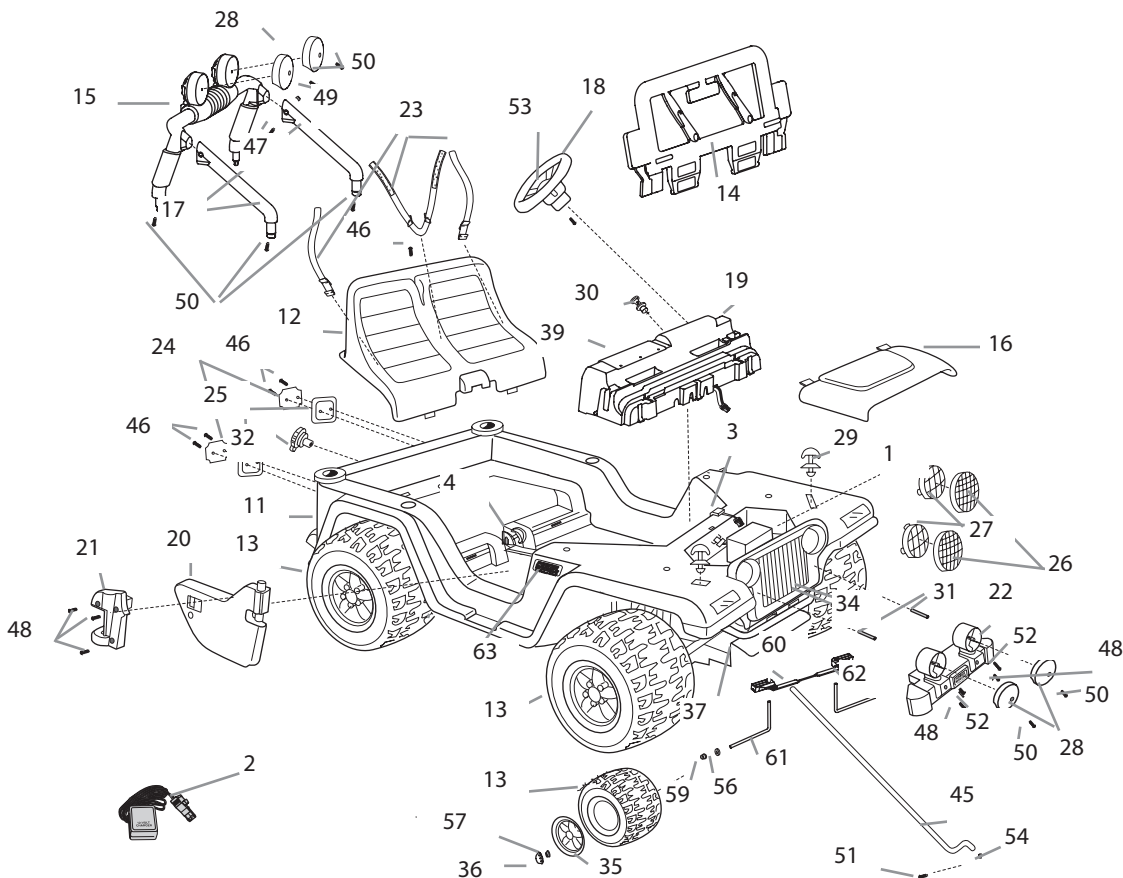

L7820 Barbie Jammin' Jeep Refresh

12V
Advanced Series

Item	Part Number	Description	QTY	Item	Part Number	Description	QTY	Part Number	Description	QTY
1	00801-0638	12V Single Battery	1	35	B7659-2469	Hubcap	4	L7820-0920	Owners Manual	1
2	00801-1480	12V Single Charger	1	36	B7659-2679	Hubcap Cover	4	L7820-0310	Decal Sheet	1
3	C2390-9799D	Main Harness Assembly	1	37	L7820-2119	Front Module	1	00801-0923	Switch Control (Shifter Rocker)	1
4	74310-9239	Shifter Assembly	1	39	H3427-9309	Radio	1	L7820-2279	Door Hinge (Left)	1
11	N/A	Body	1	(Consumer Replaceable By Ordering Part 19 - Dash w/Radio Assy.)				L7820-9209	Door (Left)	1
12	L7820-2319	Seat	1	45	H3427-4259	Steering Column	1	00968-2912	Motor Gearbox Assembly	2
13	B7659-2459	Wheel	4	46	N/A	8 x 1 Screw	5	00968-2802	Gearbox W/out Motor	2
14	L7820-2619	Windshield	1	47	N/A	8-32 x 1.625" Screw	2	00968-2702	Motor Pinion Assembly	2
15	L7820-9219	Sport/Roll Bar	1	48	N/A	10 x 1 Screw	11	B7659-4529	Rear Axle	1
16	L7820-2859	Hood w/Bag	1	49	N/A	8 Acorn Lock Nut	2	C2390-7829	Footboard Assembly	1
17	L7820-9379	Sport/Roll Bar Support	2	50	N/A	10 x 1/2 Screw	10	3800-7809	Battery Retainer	1
18	L7820-9039	Steering Wheel	1	51	0912-8001	8 x 3/4 Screw	1	0801-0578	1/4 x 1 1/2 Screw	2
19	L7820-9259	Dash w/ Radio	1	52	N/A	8 x 3 Screw (Order Hardware Bag)	2	74460-2249	Wheel Driver	2
20	L7820-9229	Door (Right)	1	53	00801-1565	5/32" x 1 1/2" Pin	1	L7820-2489	Channel Cover	1
21	L7820-2249	Door Hinge (Right)	1	54	00801-1620	Steering Column Cap (.354 Retainer)	1	H3427-2459	Radio Battery Cover w/screws & washers	1
22	3800-8351	Brushguard/Bumper	1	56	0801-0196	7/16 Washer	4	00801-1503	Small Power Wheels Emblem	1
23	H3427-5339	Seatbelt Set	1	57	0801-0227	.437 Cap Nut	6	00801-1566	Footswitch (plunger-type)	1
24	73233-2279	Taillight Lens Set	1	59	74550-2689	7/16 Round/Axle Bushing	2	10/14/2008 17:12		
25	L7820-2749	Taillight Housing Set	1	60	75840-4409	Cross Bar	1			
26	77770-2469	Lens Guard	2	61	B7659-4519	Front Axle	2			
27	74450-2279	Headlight Lens	2	62	B7659-9419D	Steering Linkage	1			
28	L7820-2169	KC Light Cover	4	63	00801-1518	Power Wheels Emblem	1			
29	L7820-9559	Hood Latch	2							
30	75840-9409	Key Assembly	1							
31	H3427-2529	Spacer	2	Parts Not Shown						
32	L7820-2439	Gas Cap	1	Part Number	Description	QTY				
34	L7820-2849	Grill	1	L7820-9080	Parts Bag	1				
				H3427-9289	Hardware Bag	1				