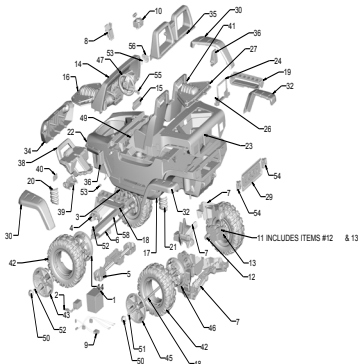

**K7112 Jeep Hurricane-Green
(K9776 CAN)**

12 Volt Advanced Series

Age Range:	3+
Weight Limit:	130 lbs
Surfaces:	Ultimate Terrain
Speed:	2.5 Mph Forward/Reverse 5.0 Mph Forward
Colors:	Green Body/Orange Seat
Intro:	2006
Suggested Retail:	\$399.99
Box Dimensions:	28.4x32.4x51 -- 96 lbs
Warranty:	One Year Vehicle Six Months Battery