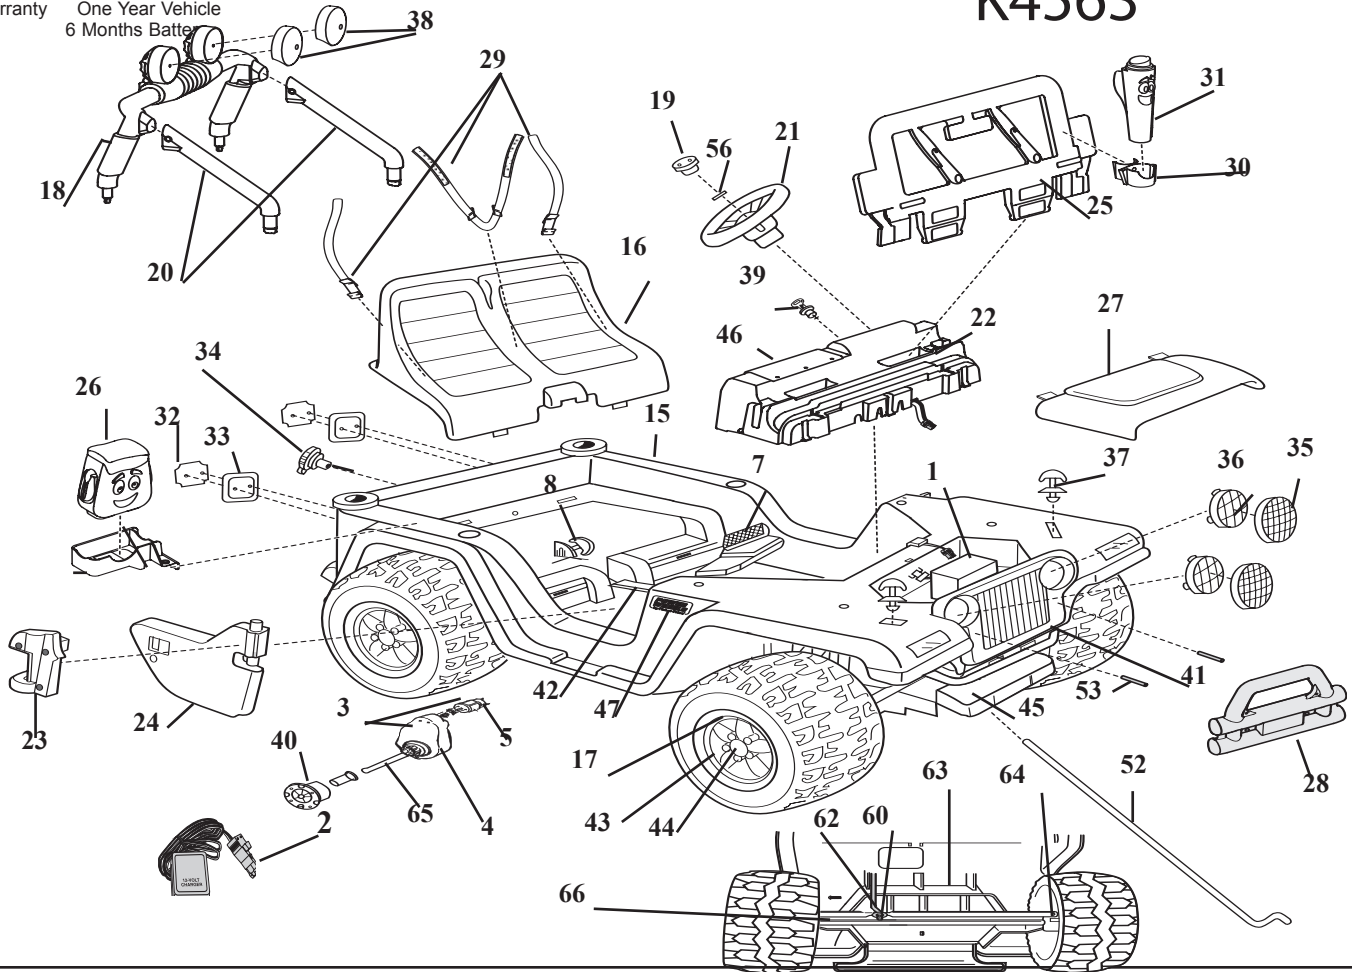

# Advanced Series 12 Volt Dora Jeep Wrangler K4563

Intro: 2006  
 Suggested Retail: 199.99  
 Box Dimensions: 18 x 33 x 45:  
 67 lbs  
 Warranty One Year Vehicle  
 6 Months Battery

Item No.	Description	Part No.	Qty.	Item No.	Description	Part No.	Qty.	Item No.	Description	Part No.	Qty.
<b>Working / Electrical Parts</b>											
1.	12V Battery	00801-0638	1	29.	Seat Belt Set	74310-5339	1	62.	3/8 Washer	N/A	1
2.	12V Charger	00801-0972	1	30.	Map Holder	H4435-2229	1	63.	Cross Bar	75840-4409	1
3.	<b>Motor Gearbox Assm</b>	<b>00968-2912</b>	<b>2</b>	31.	Map	H4435-9239	1	64.	Front Axle	B7659-4519	2
4.	<b>Gearbox W/out Motor</b>	<b>00968-2802</b>	<b>2</b>	32.	Taillight Lens Set	73233-2279	1	65.	Rear Axle	B7659-4529	1
5.	<b>Motor Pinion Assm</b>	<b>00968-2702</b>	<b>2</b>	33.	Taillight Housing Set	73233-2759	1	66.	Steering Linkage Assy.	B7659-9419D	1
6.	<b>Main Harness Assm</b>	<b>C2390-9799D</b>	<b>1</b>	34.	Gas Cap	75598-2439	1	<b>Parts Not Shown</b>			
7..	Footboard Assm	C2390-7829	1	35.	Lens Guard	77770-2469	2	Large Parts Bag	K4563-9269	1	
8.	Shifter Assm	74310-9239	1	36.	Headlight Lens	74440-2879	2	Hardware Bag	K4563-9299	1	
<b>Plastic / Other Parts</b>											
15.	Body	N/A	1	37.	Hood Latch	H4435-9559	2	Owner's Manual	K4563-0920	1	
16.	Seat	K4563-2319	1	38.	Light Cover	K4563-2169	2	Decal Sheet	K4563-0320	1	
17.	Wheel	H4435-2459	4	39.	Key Assembly	75840-9409	1	<b>Control Switch(Shifter/Rocker)00801-0923 1</b>			
18.	Sport Bar	K4563-9219	1	40.	Driver	74460-2249	2	<b>Footswitch (Plunger Type) 00801-0933 1</b>			
19.	Steering Wheel Cap	H4435-2729	1	41.	Grill	78478-2849	1	.437 Cap Nut	0801-0226		
20.	Sport Bar Support	K4563-9379	2	42.	Channel Cover	B0155-2989	1	Battery Retainer	3800-7809	1	
21.	Steering Wheel	K4563-2379	1	43.	Hubcap	B7659-2469	4	Door Hinge Left	H4805-2139	1	
22.	Dash w/Radio	H4805-9259	1	44.	Hubcap Cover	B7659-2679	4	Radio Cover w/out Screw	H4803-2369	1	
23.	Door Hinge Right	H4805-2129	1	45.	Front Module N/A	C2390-2019	1	8 x 1 Screw N/A	00801-1259	6	
24.	Door (Bagged Left/Right)	3800-7690	1	46.	<b>Radio</b>	<b>H4803-9309</b>	<b>1</b>	10 x 3/4 Screw N/A	00801-1262	23	
25.	Windshield	K4563-2619	1	47.	PW Logo	00801-1503	1	8 x 4 Screw N/A	00801-0301	2	
26.	Backpack	K4563-9289	1	<b>Hardware / Metal Parts</b>							
27.	Hood	3800-7283	1	52.	Steering Column	H4803-4409	1	8-32 x 1.625 Screw N/A	00801-0200	2	
28.	Brush Guard	K4563-2189	1		(see manual for parts to be used to assemble steering column)			8 x 5/8 Screw N/A	00913-1029	1	
				53.	Spacer N/A	78477-2069	2	8 Acorn Lock Nut N/A	00801-1277	2	
				56.	5/32 x 1 1/2 Pin	00801-1565	1	N/A = Not Available			
				60.	8 Lock Nut N/A	00905-0117	1				