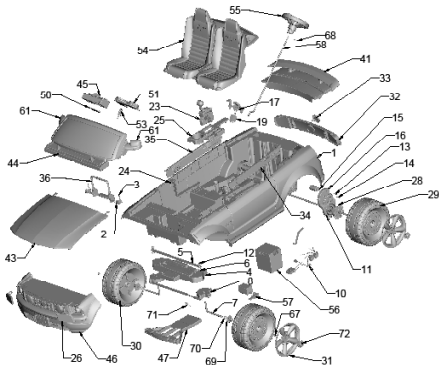

**J9562- US/TRU**  
**J9564-CANADA**  
**FORD MUSTANG**  
**12 VOLT ADVANCED SERIES**

Age Range:	3-7 Years
Weight Limit:	130 lbs.
Surfaces:	Hard and Grass
Speed:	2.5 MPH Forward/Reverse 5.0 MPH Forward
Colors:	White Body, Black Wheels
Intro:	2006
Suggested Retail:	\$299.99
Box Dimensions:	30.9 X 18.4 X 51.8 96 LBS
Warranty:	One Year Vehicle Six Months Battery