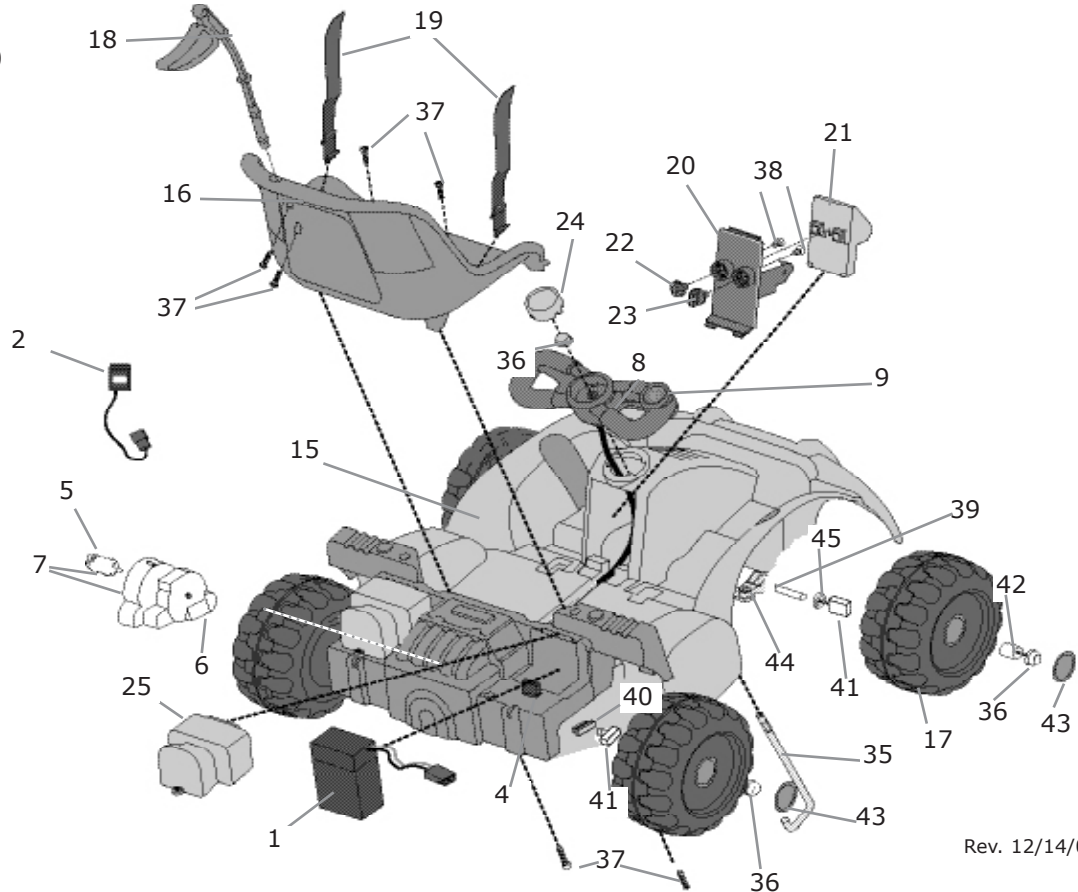

**Age Range:** 1 3  
**Weight Limit:** 40 lbs.  
**Surfaces:** Asphalt/Hard Surfaces  
**Speed:** 2.0 Forward  
**Colors:** Red Body/Orange Seat/Purple Wheels  
**Intro:** 2005  
**Suggested Retail:** 99.99

J4030

DORA

# Get Set Go! Kart Toddler Series

**Box Dimensions:**  
 11.375 x 24.375 31.750  
 18 lbs.  
**Warranty**  
 One Year Vehicle  
 6 Months Battery

Rev. 12/14/07

Item No.	Description	Part No.	Qty. Item	Part	No. Qty.	Description	No.
<b>Working / Electrical Parts</b>							
1.	6V, 4 amp Battery	00801-1230	1				
2.	6V, 4 amp Charger	00801-0976	1				
4.	<b>Motor Harness</b>	<b>76790-9699</b>	<b>1</b>				
5.	<b>Motor Pinion</b>	<b>00968-3700</b>	<b>1</b>				
6.	<b>Gearbox</b>	<b>00968-3800</b>	<b>1</b>				
7.	<b>Motor Gearbox Assy</b>	<b>00968-3900</b>	<b>1</b>				
8.	Steer Wheel w/Harness	J4030-9209	1				
9.	<b>Switch</b>	<b>00801-1222</b>	<b>1</b>				
<b>Hardware / Metal Parts</b>							
35.	Steering Column	76790-4539	1				
36.	Retainer	0801-0548	6				
37.	8 x 3/4 Screw	0912-8001	6				
38.	6 x 3/8 Screw N/A (Order Hardware Bag)		2				
39.	Front Axle	76790-4519	2				
40.	Bushing w/Out Ext, Rect	74504-2549	2				
41.	Bushing w/Ext. Rect	78560-2659	2				
42.	Bushing	J4030-2129	2				
43.	Hubcap	J4030-2349	4				
44.	Steering Linkage Assy.	3800-7042	1				
45.	5/16 Washer	0801-0253	2				
<b>Parts Not Shown</b>							
	Large Parts Bag	J4030-9259	1				
	Hardware Bag	3800-7830	1				
	Owner's Manual	J4030-0920	1				
	Decal Sheet	J4030-0320	1				
	Rear Axle	76790-4529	1				
<b>Plastic / Other Parts</b>							
15.	Veh Frame	N/A	1				
16.	Seat	J4030-2149	1				
17.	Wheel	78780-2119	4				
18.	Flag	78780-2269	1				
19.	Seat Belt Set	75547-5519	1				
20.	Action Sounds Box Cover	78780-2239	1				
21.	Action Sounds Box	G4815-9539	1				
22.	Sound Knob	J4030-2259	1				
23.	Key Knob	J4030-2249	1				
24.	Steering Wheel Cap	J4030-2229	1				
25.	Rear Bumper Cover	76790-2139	2				