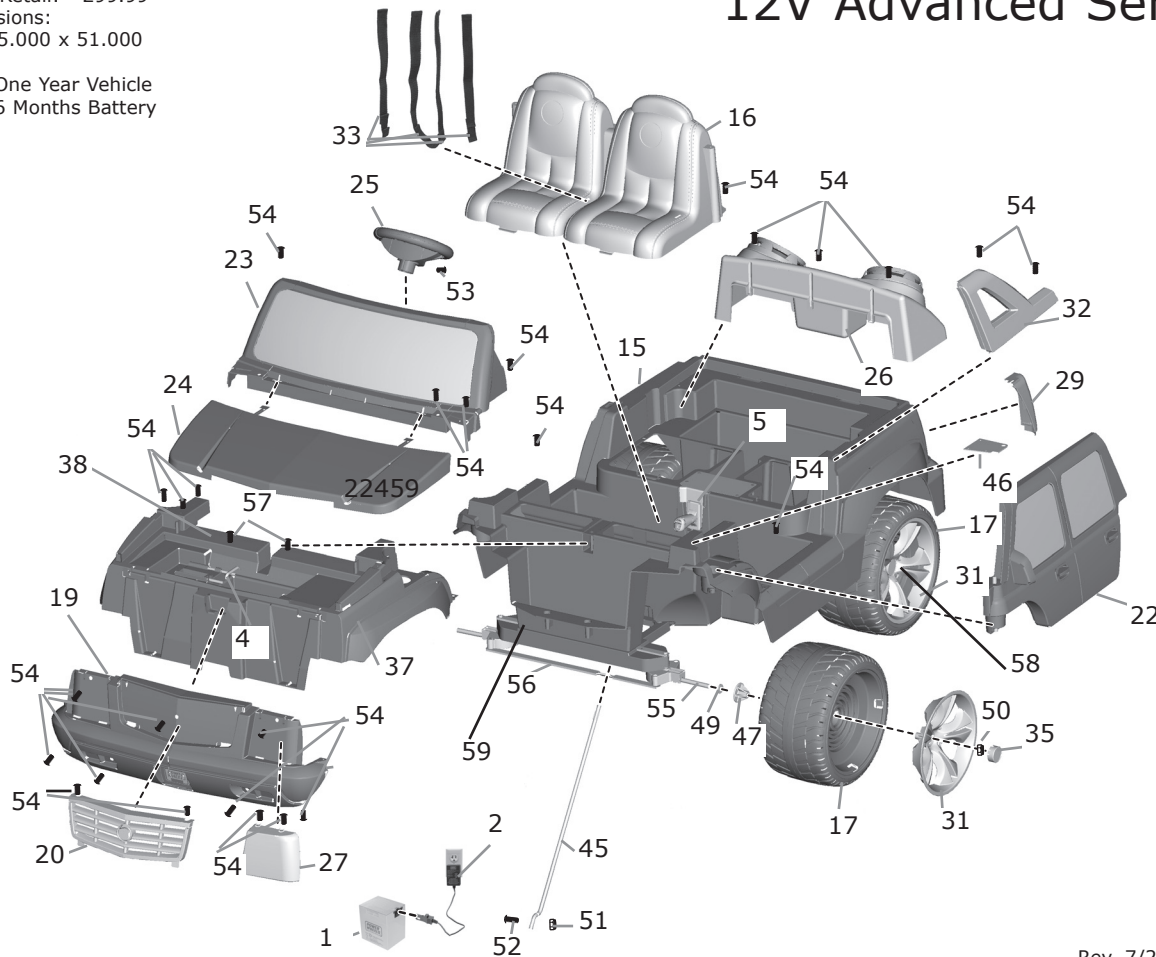

H0440 Cadillac Escalade TRU 12V Advanced Series

Rev. 7/23/07

Item No.	Description	Part No.	Qty. Item	Part	No. Qty.	Description	No.		
Working / Electrical Parts				38. **Radio w/Microphone H0440-9329 1 (Radio replaceable by consumer by ordering part # 23 windshield/dash/radio)				Parts Not Shown	
1.	12V Battery	00801-0638	1			Parts Bag	H0440-9269 1		
2.	12V Charger	00801-0972	1			Hardware Bag	H0440-9279 1		
4.	Harness Assy	H0440-9799	1			Owner's Manual	H0440-0920 1		
5.	Shifter Assy	H0440-9159	1			Decal Sheet	H0440-0310 1		
Plastic / Other Parts				Hardware / Metal Parts					
15.	Body	N/A		45.	*Steering Column	H0440-4439	1	Footswitch (Plunger Type) 00801-0933 1	
16.	Seat	H0440-2659	1	46.	Door Plate	H0440-4459	2	Switch Cont (Shifter/Rocker)00801-09231	
17.	Left Wheel	G3740-2409	2	47.	Bushings	B9785-2229	2	Speaker Wiring Harness H0440-9449 1	
19.	Bumper	H0440-9359	1	49.	7/16 Washer	0801-0196	2	Motor Pinion Assy. 00968-2701 2	
20.	Grille	H0440-6379	1	50.	3/8 - 16 Lock Nut	00905-0116	2	Gearbox. 74310-9529 2	
22.	Left Door	H0440-9729	1	51.	8-32 Lock Nut N/A (Order Hardware Bag)	00905-0117	1	Motorgearbox Assy. 00968-2910 2	
23.	Windshield/Dash/Radio	H0440-9639	1	52.	8-32 x 3/4 Screw N/A (Order Hardware Bag)	00913-8001	1	Right Wheel	
24.	Hood	H0440-2619	1	53.	6 x 1 1/2 Screw N/A (Order Hardware Bag)		1	Driver	
25.	*Steering Wheel	H0440-9759	1	54.	8 x 3/4 Screw	0912-8001	36	Right Door	
26.	Speaker Box Assy	3800-7757	1	55.	Front Axle	H0440-4529	2	Assembly Tool	
27.	Headlights Bagged	3800-7897	1	56.	Steering Linkage Assy	H0440-9429	1	Footboard Assy.	
29.	Taillights Bagged	3800-7898	1	57.	1/4 - 1 1/4 Screw N/A (Order Hardware Bag)		2	Upper Crossbar	
31.	Wheel Cover	G3740-6439	4	58.	.437 Cap Nut	0801-0226	4	Lower Crossbar	
32.	Wings(Right & Left)	3800-7594	1	59.	Front Module	H0440-2309	1	Key Assembly	
33.	Seatbelt Set	74440-5349	1					Channel Cover	
35.	Hubcap	G3740-2429	4					Battery Life Indicator	
37.	Front Clip w/Bat Ret	N/A	1					Rear Axle	
								High Speed Lock-Out Screw	
								Radio Battery Cover	
								Speaker w/wire H0440-9459 1	
								Steering Wheel Cap	