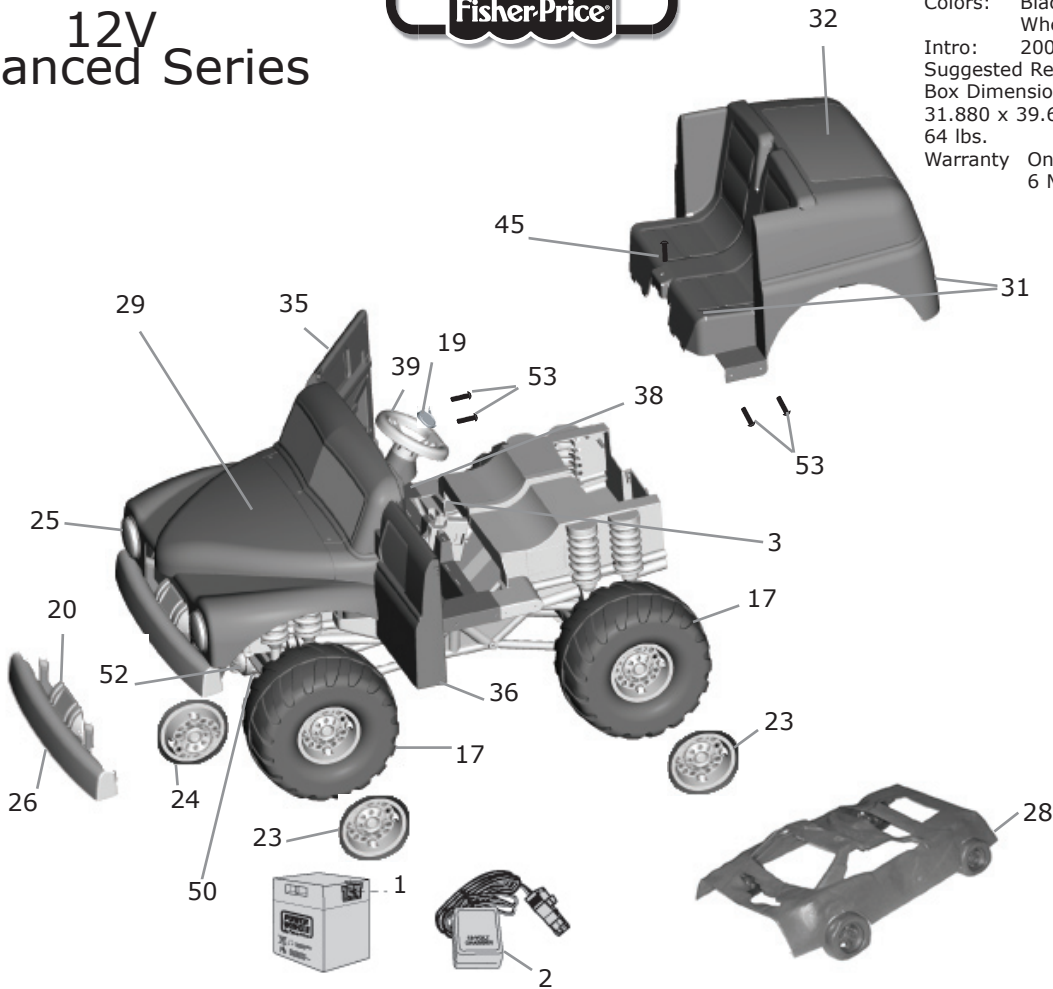

H0436 Monster Jam Grave Digger

12V Advanced Series

Age Range: 3 and up
 Weight Limit: 130 lbs.
 Surfaces: Grass/
 Asphalt/Hard Surfaces
 Speed: 2.5 Forward/Reverse
 5.0 Forward
 Colors: Black Body/Black
 Wheels
 Intro: 2005
 Suggested Retail: 299.99
 Box Dimensions:
 31.880 x 39.625 x 51.0
 64 lbs.
 Warranty One Year Vehicle
 6 Months Battery