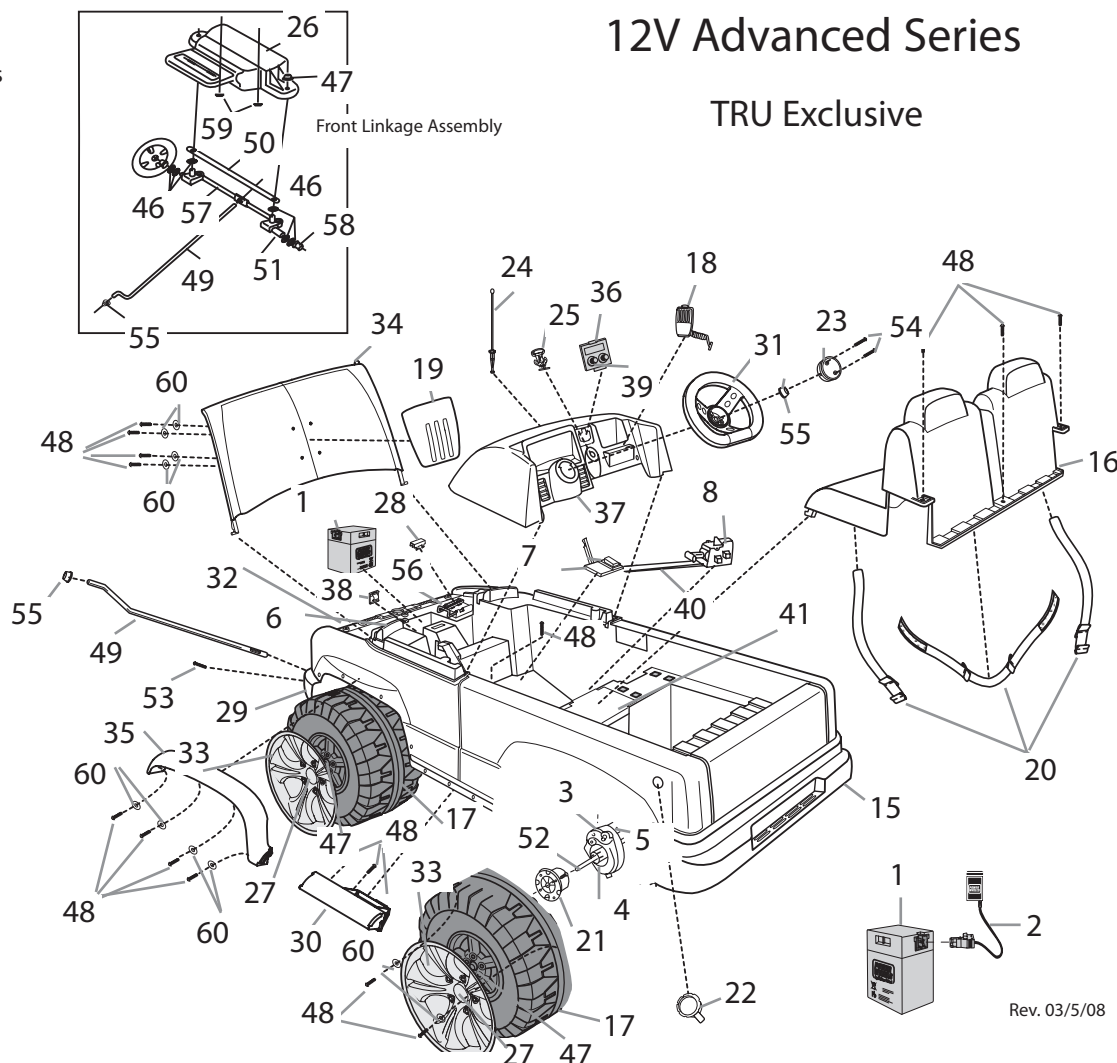

Age Range: 3 and up
Weight Limit: 130 lbs.
Surfaces: Grass/Asphalt & Other
Hard Surfaces
Speed: 2.5 For/Rev
5.0 For
Colors: Red Body/Gray
Seat/Black Wheels
Intro: 2004
Suggested Retail: $299.99
Box Dimensions:
22 x 34 x 59.750
58 lbs.
Warranty
One Year Vehicle
6 Months Battery

H0128

City Slammin' Silverado

12V Advanced Series

TRU Exclusive

Rev. 03/5/08

Item No.	Description	Part No.	Qty.	Item No.	Description	Part No.	Qty.	Item No.	Description	Part No.	Qty.				
Working / Electrical Parts															
1.	12V Battery	00801-0638	1	28.	Battery Clamp Cap	H0128-2519	1	54.	# 8- 18 X 1" Screw N/A (Order Hardware Bag)	00801-1259	2				
2.	12V Probe Charger	00801-0972	1	29.	Front Bumper	H0128-2679	1	55.	.354 Cap Nut	0801-0604	2				
3.	Motor Gearbox Assembly	00968-2910	2	30.	Center Fender Flare	H0128-2769	2	56.	Battery Retainer	74020-9819	1				
4.	Gearbox W/out Motor	74310-9529	2	31.	Steering Wheel	G3740-2779	1	57.	Steering Linkage Assembly	B1476-9419D	1				
5.	Motor Pinion Assembly	00968-2701	2	32.	Metal Grill	G3740-6139	1	58.	Bushing .437	B9785-2229	2				
6.	Main Harness Assembly	74310-9799	1	33.	Wheel Cover (Metal)	G3740-6439	4	59.	Front Module Screws N/A		2				
7.	Footboard Assembly	H0128-9089D	1	34.	Hood	H0128-9619	1	60.	.734 Washer N/A (Order Hardware Bag)	0801-0958	16				
8.	Shifter Assembly	74310-2439D	1	35.	Front Fender Flare (Left and Right Bagged)	H0128-9739D	1	Parts Not Shown							
Plastic / Other Parts															
15.	Body	N/A	1	36.	Knob Plate	3800-7529D	1	Large Parts Bag	3800-7591	1					
16.	Seat	G3740-2209	1	37.	Cab w/Microphone	H0128-9010D	1	Hardware Bag	G3740-9279	1					
17.	Left Wheel	G3740-2409	2	38.	Wire Clip (Adhesive)	0801-0313	1	Owner's Manual	G3740-0920	1					
18.	Microphone w/Cord	75597-9489	1	39.	Dash Knob	74765-2719	2	Decal Sheet	H0128-0350	1					
19.	Metal Hood Scoop	3800-7473	1	40.	Channel Cover	H0128-2379	1	Decal Sheet-Windshield	H0128-0320	1					
20.	Seatbelt Set	74460-5339	1	41.	Shifter Cover	H0128-2339	1	Footswitch (Plunger Type)	00801-0933	1					
21.	Wheel Driver	74460-2249	2	Hardware / Metal Parts											
22.	Gas Cap	75597-2089	1	46.	7/16" Washer	0801-0196	4	Right Wheel	G3740-2419	2					
23.	Steering Wheel Button NLA	75597-2749	1	47.	.437 Cap Nut	0801-0226	6	Right Rear Flare	H0128-2749	1					
24.	Antenna	B1476-2149	1	48.	# 8 x 3/4" Screw	0912-8001	28	Left Rear Flare	H0128-2759	1					
25.	Key Housing Assembly	78490-9369	1	49.	Steering Column	74310-4239	1	Control Switch (shifter/rocker)	00801-0923	1					
26.	Front Module	H0128-2019	1	50.	Cross Bar	75840-4409	1								
27.	Hubcap	G3740-2429	4	51.	Front Axle	G3740-4509	2								
				52.	Rear Axle	G3740-4519	1								
				53.	# 8-18 X 1 3/4" Screw N/A (Order Hardware Bag)	0912-8007	2								

N/A = Not Available

Bold and Underlined parts are to be purchased and installed by Service Centers only. These items may not be sold directly to consumers by Service Centers or Fisher-Price.