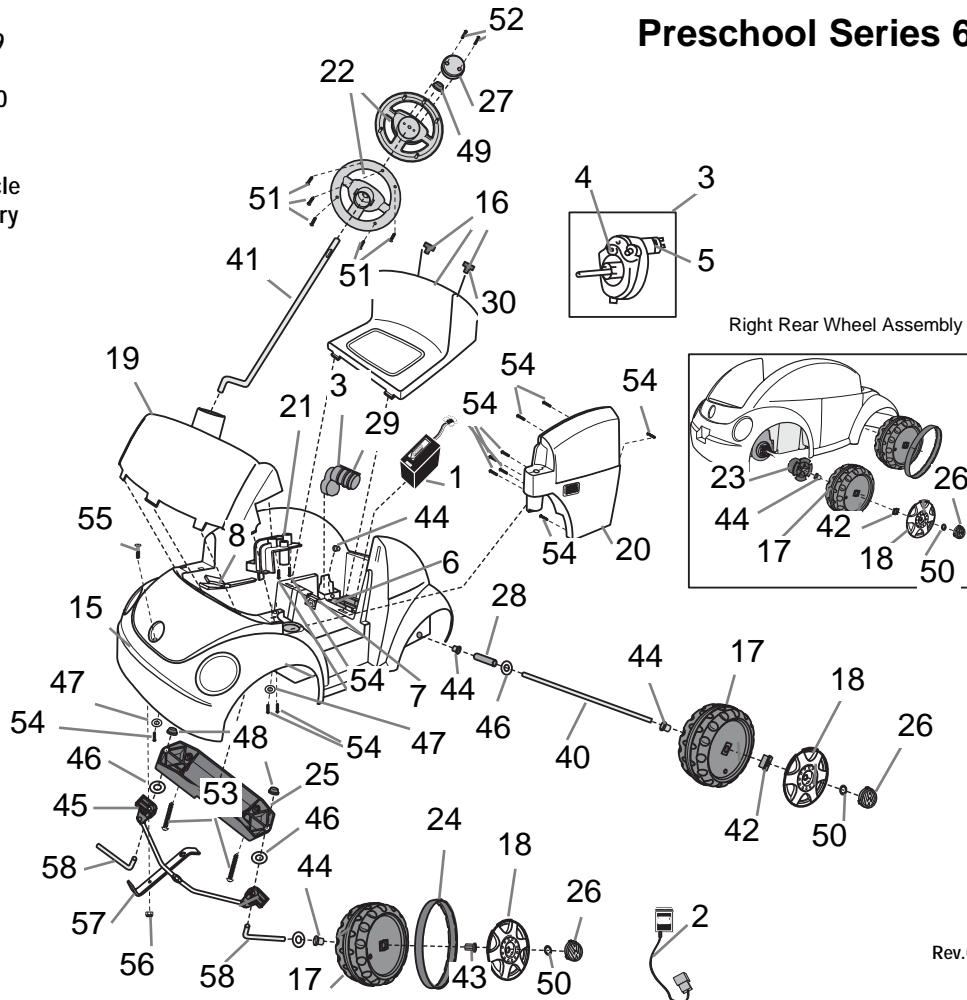

Age Range: 1 1/2-4
Weight Limit: 50 lbs.
Surfaces: Asphalt &
Other Hard Surfaces
Speed: 2.5 MPH For/Rev
Colors: Gray Body w/Purple
Wheels & Pink Seat
Intro: 2004
Suggested Retail: 139.99
Box Dimensions:
15.875 x 23.125 x 36.750
34 lbs
Warranty
One Year Vehicle
6 Months Battery

C3491 Volkswagen New Beetle

Preschool Series 6 Volt

Rev.03/26/04

Item No.	Description	Part No.	Qty.	Item No.	Description	Part No.	Qty.	Item No.	Description	Part No.	Qty.
Working / Electrical Parts				29.	Motor Cover	74750-2359	1	56.	#10 Lock Nut N/A (Order Hardware Bag)	0801-0318	1
1.	6V 6Amp Battery	00801-1234	1	30.	Lock Fasteners	78570-2439	2	57.	Brace (Steering Bracket)	73510-4069	1
2.	6V Charger	00801-0975	1	Hardware / Metal Parts				58.	Front Axle	73510-4509	2
3.	Motor Gearbox Assembly	00968-1900	1	40.	Rear Axle	73518-4519	1	Parts Not Shown			
4.	Gearbox W/out Motor	74550-9279	1	41.	Steering Column	73510-4239	1	Large Parts Bag	C3491-9459		
5.	Motor Pinion Assembly	00968-1700	1	42.	Rectangular Bushing (Bushing-Driver)	77410-2679	2	Small Parts Bag (Axles etc)	C3491-9080D	1	
6.	Main Harness Assembly	73510-9799	1	43.	Hex Bushing	73233-2559	2	Hardware Bag	B1512-9469	1	
7.	Control Switch	00801-0885	1	44.	Round Bushing	74550-2689	6	Owner's Manual	C3491-0920	1	
8.	Footboard Assembly	C3491-9159	1	45.	Steering Linkage	73510-9239	1	Large Decal Sheet	C3491-0310	1	
Plastic / Other Parts				46.	7/16" Large Washer	0801-0196	5	Small Decal Sheet	C3491-0320	1	
15.	Body	N/A	1	47.	Small Washer N/A (Order Hardware Bag)	0801-0195	2	Adhesive Clip-Harness	0801-0313	1	
16.	Seat w/ Lock Fasteners	C3491-2309	1	48.	.437 Cap Nut	0801-0227	2	Cap Nut Tool	73510-2399	1	
17.	Wheel	C3491-2159	4	49.	.354 Cap Nut	0801-0604	2	Front Module	73510-2759	1	
18.	Hubcap	73510-2499	4	50.	Lock Washer	0801-0324	4	Footswitch	0801-0538	1	
19.	Windshield	C3491-2619	1	51.	#6 x 1/2" Screw	0801-0222	5	Channel Cover	C3491-2289	1	
20.	Door	C3491-9349	1	52.	#6 x 1" Screw	0801-0254	2				
21.	Windshield Hinge	C3491-2769	1	53.	1/4" x 1 1/4" Screw N/A (Order Hardware Bag)	00801-1200	2				
22.	Steering Wheel Assembly	B3162-9719	1	54.	#8 x 3/4" Screw	0912-8001	13				
23.	Wheel Driver	74460-2249	1	55.	#10 x 3/4" Trusshead Screw N/A (Order Hardware Bag)	0801-0278	1				
24.	Traction Band (Front Wheel)	C3491-2479	2								
25.	Front Module (Steering Linkage Cover)	73510-2759	1								
26.	Hubcap Cover	73510-2489	4								
27.	Steering Wheel Cap	B3162-2739	1								
28.	Spacer	73510-2369	1								

N/A = Not Available

Bold and Underlined parts are to be purchased and installed by Service Centers only. These items may not be sold directly to consumers by Service Centers or Fisher-Price.