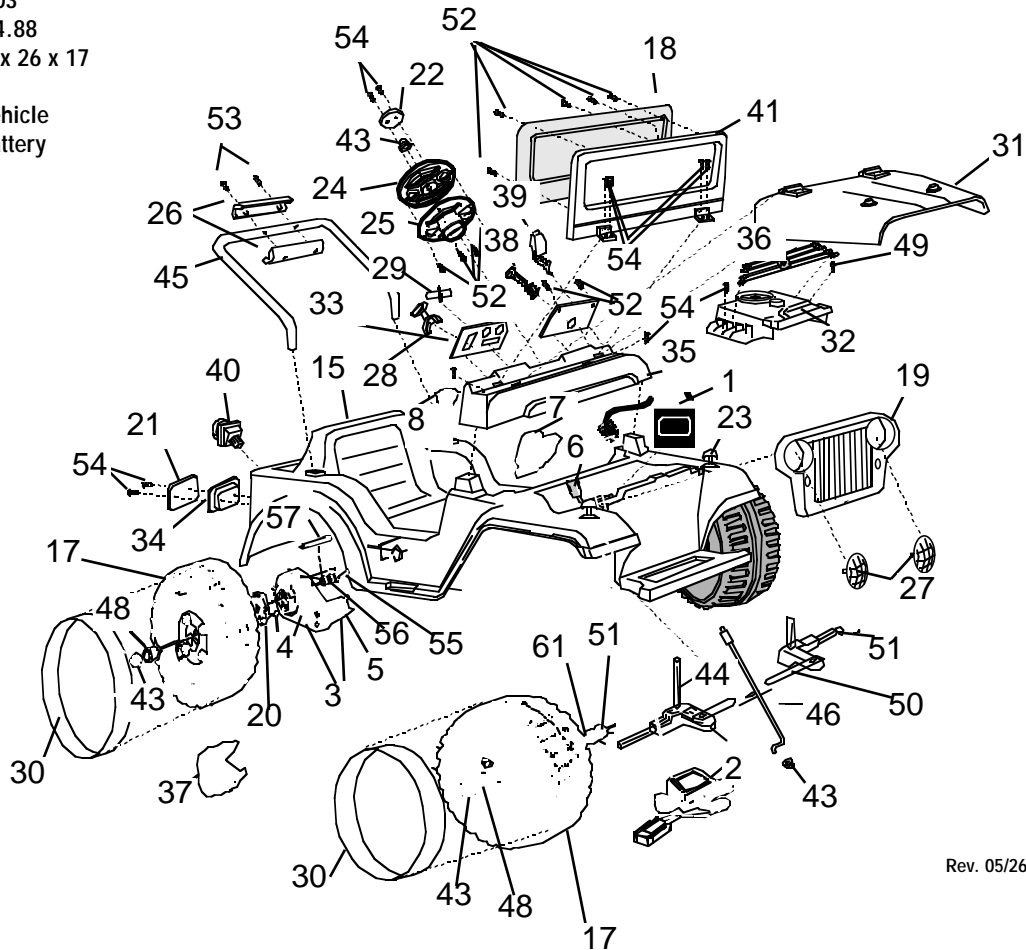

Age Range: 1 1/2-4 Yrs
Weight Limit: 50 lbs Max
Surfaces: Asphalt &
Other Hard Surfaces
Speed: 2 1/2 MPH
For/Rev
Colors: Pink Body/
White Wheels

C0727 Lil Jeep-Pink

6 VOLT-Preschool Series

Intro: 2003
Suggested Retail: $74.88
Box Dimensions: 38 x 26 x 17
Warranty

One Year Vehicle
6 Months Battery

Rev. 05/26/04

Item No.	Description	Part No.	Qty.	Item No.	Description	Part No.	Qty.	Item No.	Description	Part No.	Qty.
Working / Electrical Parts											
1.	6V Battery	00801-1234	1	31.	Hood Pink (N/A)	74780-2119	1	55.	Rear Axle Spacer	73233-2369	1
2.	6V Charger	00801-0975	1	32.	False Motor	74780-2379	1	56.	7/16 Washer	0801-0196	3
3.	Motor Gearbox Assembly	74780-9509	1	33.	Dash Bezel Set	74780-2699	1	57.	Rear Axle	76135-4509	1
4.	Gearbox W/out Motor	74580-9269	1	34.	Taillight Housing Set	76960-2659	1	58.	Round bushing-front	74770-2539	4
5.	Motor Pinion Assembly	74590-9539	1	35.	Dash	74780-2329	1				
6.	Main Harness Assembly	74780-9799	1	36.	False Motor Wires	78480-2129	1	Parts Not Shown			
7.	Footboard Assembly	74780-9159	1	37.	Motor Cover	74750-2359	1	Parts Bag	74388-9359	1	
8.	Control Switch	00801-0885	1	38.	Key Assembly	78490-9369	1	Hardware Bag	74547-9279	1	
Plastic / Other Parts				39.	Microphone N/A	74780-9489	1	Owner's Manual	C0727-0920	1	
15.	Body w/seat N/A	74780-2309	1	40.	Gas Cap Assembly N/A	78477-2089	1	Large Decal Sheet	C0727-0340	1	
17.	Wheel N/A	74760-2459	4	41.	Windshield Frame	74780-2339	1	Small Decal Sheet	C0727-0350	1	
18.	Windshield	3800-6733	1	Hardware / Metal Parts				Adhesive Clip-Harness	0801-0313	1	
19.	Grill N/A	3800-6735	1	43.	.354 Cap Nut	0801-0548	6	Footswitch Singalux	0801-0538	1	
20.	Driver	73233-2239	1	44.	Front Axle	73241-4509	2	Front Post Bushing	74770-2669	2	
21.	Taillight Lens Set	73233-2279	1	45.	Roll Bar (Sport Bar)	74760-4219	1	Rear Axle Post Support-	74770-2369	2	
22.	Steering Wheel Cap	74350-2729	1	46.	Steering Column	74780-4239	1				
23.	Hood Latch Assembly	74350-9559	1	48.	7/16 Round Bushing (Axle)	74550-2689	7				
24.	Steering Wheel Cover	74388-2219	1	49.	#8 X 18 X 1" Screw	0801-0222	2				
25.	Steering Wheel Base	74388-2239	1	50.	Steering Linkage Assy.	76181-4229	1				
26.	Rollbar Cover Set N/A	74388-9279	1	51.	5/16 Washer	0801-0253	2				
27.	Headlight Lens	74547-2279	2	52.	#6 X 1/2" Screw N/A (Order Hardware Bag)	0801-0280	11				
28.	Shift Lever	74550-2229	1	53.	#6 X 1 1/2" Screw N/A	00801-0870	2				
29.	Radio Knob (Dial)	74550-2719	1	54.	#8 X 1" Screw	0912-8003	12				
30.	Traction Band Set	74760-2249	1								

N/A = Not Available

Bold and Underlined parts are to be purchased and installed by Service Centers only. These items may not be sold directly to consumers by Service Centers or Fisher-Price