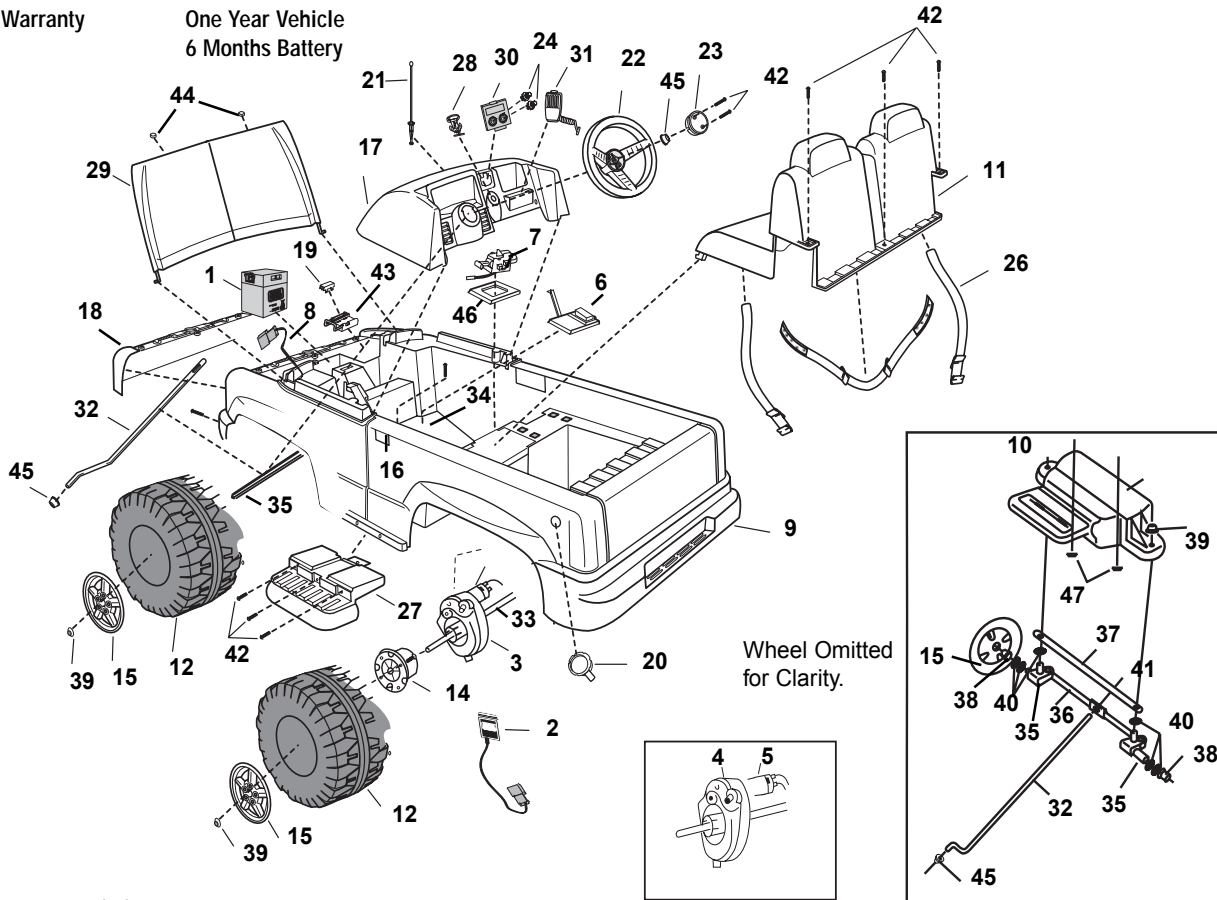

For B1476 made after 3/24/2003. This vehicle body is **black**.

Age Range: 3-7 Yrs.
Weight Limit: 130 Lbs.
Surfaces: Hard and Grass
Speed: 2.5 MPH Forward/Reverse
5.0 MPH Forward
Colors: Black
Intro:
Suggested Retail:
Box Dimensions: 22x34x60
Warranty: One Year Vehicle
6 Months Battery

B1476-9997 Chevy Silverado Truck

Advanced Series
12 Volt

Item No.	Description	Part No.	Qty.	Item No.	Description	Part No.	Qty.	Item No.	Description	Part No.	Qty.
Working / Electrical Parts											
1	12V Battery	00801-0638	1	22	Steering Wheel	74440-2379	1	45	.354 cap nut	0801-0604	2
2	12 Volt Charger	00801-0972	1	23	Steering Wheel Cap	74550-2729	1	46	Shifter cover plate	74310-2239	1
3	#7 Motor GearBox Assy.	00968-2910	2	24	Dash Knob	74460-2199	2	47.	Front Module Screws N/A	0801-0258	2
4	#7 Gearbox	74310-9529	2	26	Seat Belt Set	74310-5339	1	Parts Not Shown			
5	Motor w/Pinion	00968-2701	2	27	Side Step (Set)	B1476-2159	1	Owner's Manual	B1476-0922	1	
6	Footboard Assembly	B1476-9289	1	28	Key Housing	74765-9369	1	Large Parts Bag 2003	B1476-9249	1	
7	Shifter Assembly	74310-9239	1	29	Hood Assembly, Black	3800-7196	1	Hardware Bag	74310-9279A	1	
8	Wiring Harness	74310-9799	1	30	Knob Plate Bezel	75597-2529	1	Decal Sheet	B1476-0350	1	
Plastic / Other Parts				Hardware / Metal Parts							
9	Vehicle Body (NA)	74310-2109	1	32	Steering Column	74310-4239	1	Decal - Window	B1476-0320	1	
10	Front Module	74460-2019	1	33	Rear Axle	74310-4519	1	Footswitch	00801-0933	1	
11	Seat, Silver	B1476-2209	1	34	Channel cover, Black	B1476-2379	1	Wire Clip	0801-0313	1	
12	Wheel	74460-2459	1	35	Front Axle	74440-4509	2	Grill	B1476-2139	1	
14	Driver (10 Rib)	74460-2249	2	36	Steering Linkage	74440-9419A	1	Front Bumper Screws N/A	0912-8007	2	
15	Hubcap	B1501-2579	4	37	Cross Bar	74460-4419	1	(Order Hardware Bag)			
16	PW Emblem	74460-9069	1	38	Bushing 7/16" (Axle)	74550-2689	2	Control switch	00801-0923	1	
17	Cab, Black	3800-7195	1	39	.437 Cap Nut	0801-0226	6	Updated 3/17/08			
18	Bumper, Black	B1476-2679	1	40	7/16" Washer	0801-0196	4				
19	Battery Retainer Cap	74310-2519	1	41	Nylock Nut	0801-0601	2				
20	Gas Cap	75597-2089	1	42	Screw 8 x 3/4"	0912-8001	12				
21	Antenna	B1476-2149	1	43	Battery Retainer Box Assy.	74020-9819	1				
				44	T Lock Fastener	74310-2199	2				

N/A = Not Available

Items in **bold & underlined** print are only to be ordered by a service center.