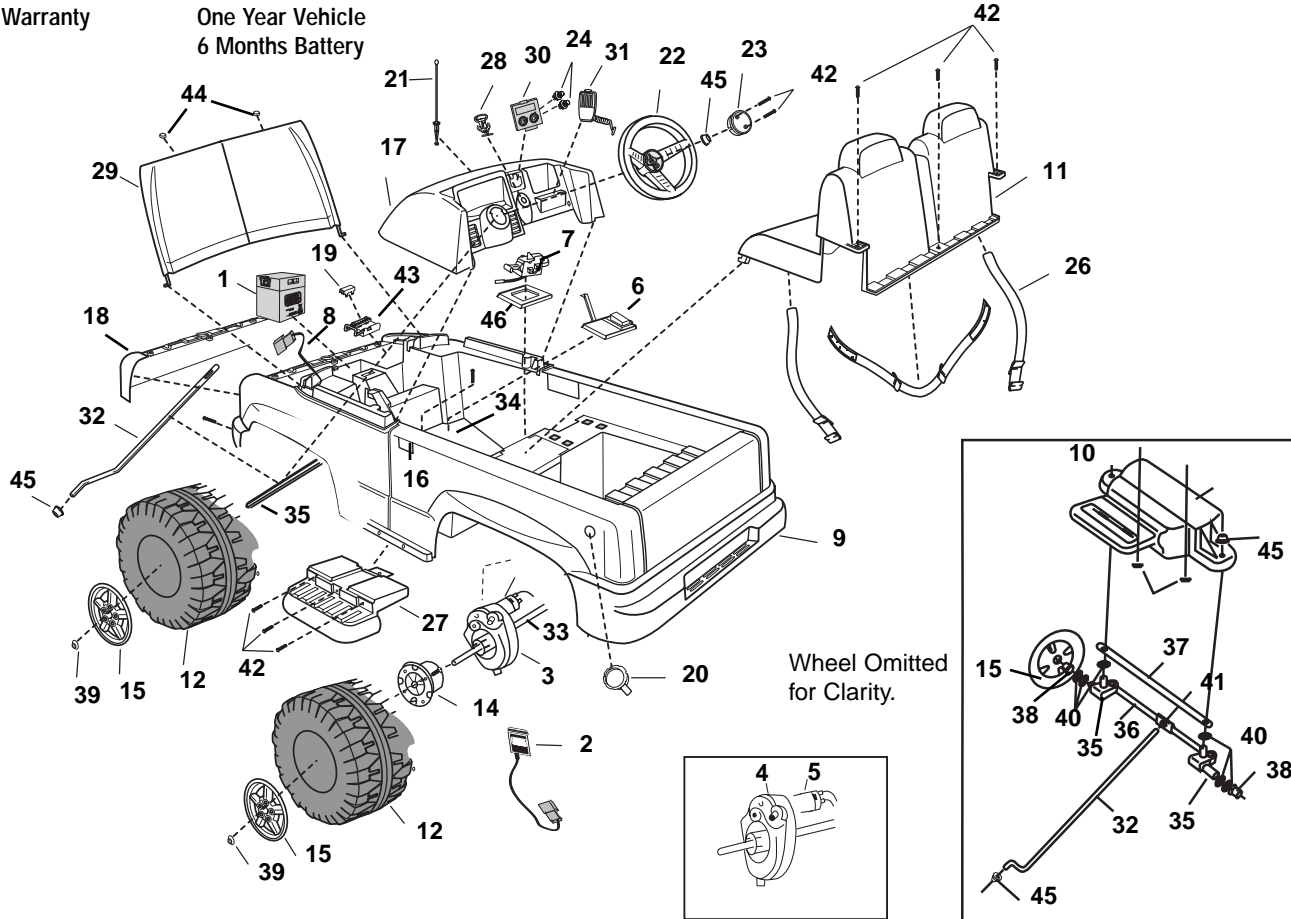

For B1476 made after 3/24/2003. This vehicle body is black.

Age Range: 3-7 Yrs.
Weight Limit: 130 Lbs.
Surfaces: Hard and Grass
Speed: 2.5 MPH Forward/Reverse
5.0 MPH Forward

Colors: Black
Intro:
Suggested Retail:
Box Dimensions: 22x34x60
Warranty: One Year Vehicle
6 Months Battery

B1476-9997 Chevy Silverado Truck

Advanced Series
12 Volt

Rev. 10/06/03

Item No.	Description	Part No.	Qty.	Item No.	Description	Part No.	Qty.	Item No.	Description	Part No.	Qty.
Working / Electrical Parts				22	Steering Wheel	74440-2379	1	45	.354 cap nut	0801-0604	2
1	12V Battery	00801-0638	1	23	Steering Wheel Cap	B0153-2339	1	46	Shifter cover plate	74310-2239	1
2	12 Volt Charger	00801-0972	1	24	Dash Knob	74460-2199	2	PARTS NOT SHOWN			
3	#7 Motor GearBox Assy.	00968-2910	2	26	Seat Belt	74310-5339	1	Owner's Manual	B1476-0920	1	
4	#7 Gearbox	74310-9529	2	27	Side Step (Set)	B1476-2159	1	Large Parts Bag 2003	B1476-9249	1	
5	Motor w/Pinion	00968-2701	2	28	Key Housing	74765-9369	1	Hardware Bag	74310-9279A	1	
6	Footboard Assembly footswitch	B1476-9289	1	29	Hood Assembly, Black	3800-7196	1	Decal Sheet	B1476-0350	1	
7	Shifter Assembly	74310-9239	1	30	Knob Plate Bezel	75597-2529	1	Decal - Window	B1476-0320	1	
8	Wiring Harness	74310-9799	1	31	Microphone	75597-9489	1	Footswitch	00801-0933	1	
Plastic Parts				Hardware				Wire Clip	0801-0313	1	
9	Vehicle Body (NA)	74310-2109	1	32	Steering Column	74310-4239	1	Grill	B1476-2139	1	
10	Front Module	74460-2019	1	33	Rear Axle	74310-4519	1	Bumper screws	00912-8007	2	
11	Seat, Silver	B1476-2209	1	34	Channel cover, Black	B1476-2379	1	Control switch	00801-0923	1	
12	Wheel	74460-2459	1	35	Front Axle	74440-4509	2				
14	Driver (10 Rib)	74460-2249	2	36	Steering Linkage	74440-9419A	1				
15	Hubcap	B1501-2579	4	37	Cross Bar	74460-4419	1				
16	PW Emblem	74460-9069	1	38	Bushing 7/16" (Axle)	74550-2689	2				
17	Cab, Black	3800-7195	1	39	.437 Cap Nut	0801-0226	6				
18	Bumper, Black	B1476-2679	1	40	7/16" Washer	0801-0196	4				
19	Battery RetainerCap	74310-2519	1	41	Nylock Nut	0801-0601	2				
20	Gas Cap	75597-2089	1	42	Screw 8 x 3/4"	0912-8001	12				
21	Antenna	B1476-2149	1	43	Battery Retainer	74020-4819	1				
				44	T Lock Fastener	74310-2199	2				

N/A = Not Available

Bold and Underlined parts are to be purchased and installed by Service Centers only. These items may not be sold directly to consumers by Service Centers or Fisher-Price.