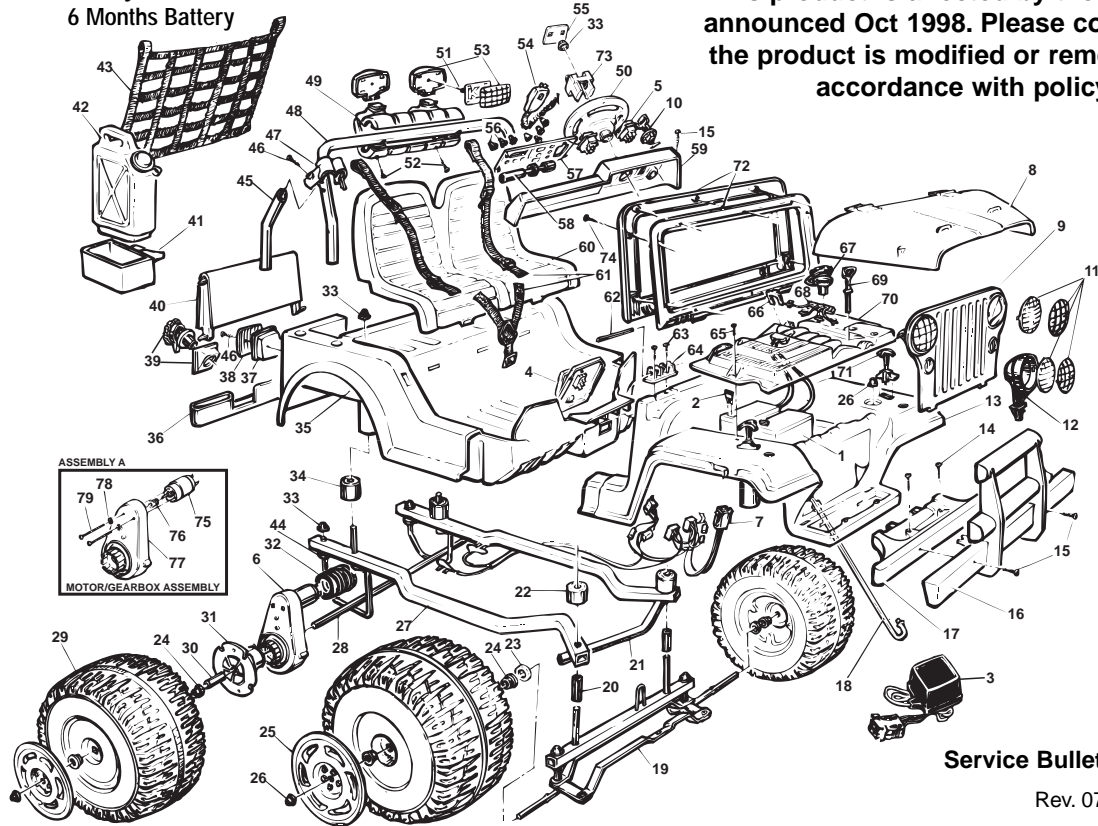

Age Range: 3-7 Yrs.
 Weight Limit: 130 Lbs.
 Surfaces: Hard, Grass Hills
 Speed: 2.5 / 5.0 MPH Forward
 2.5 MPH Reverse
 Colors: Yellow Body
 Black Wheels & Trim
 Intro: 1994
 Warranty: 90 Days Vehicle
 6 Months Battery

78650-9993 / 86340

Super Sound Jeep Sand Blaster

Youth Series

12 Volt

This product is affected by the PW recall announced Oct 1998. Please confirm that the product is modified or remediated in accordance with policy.