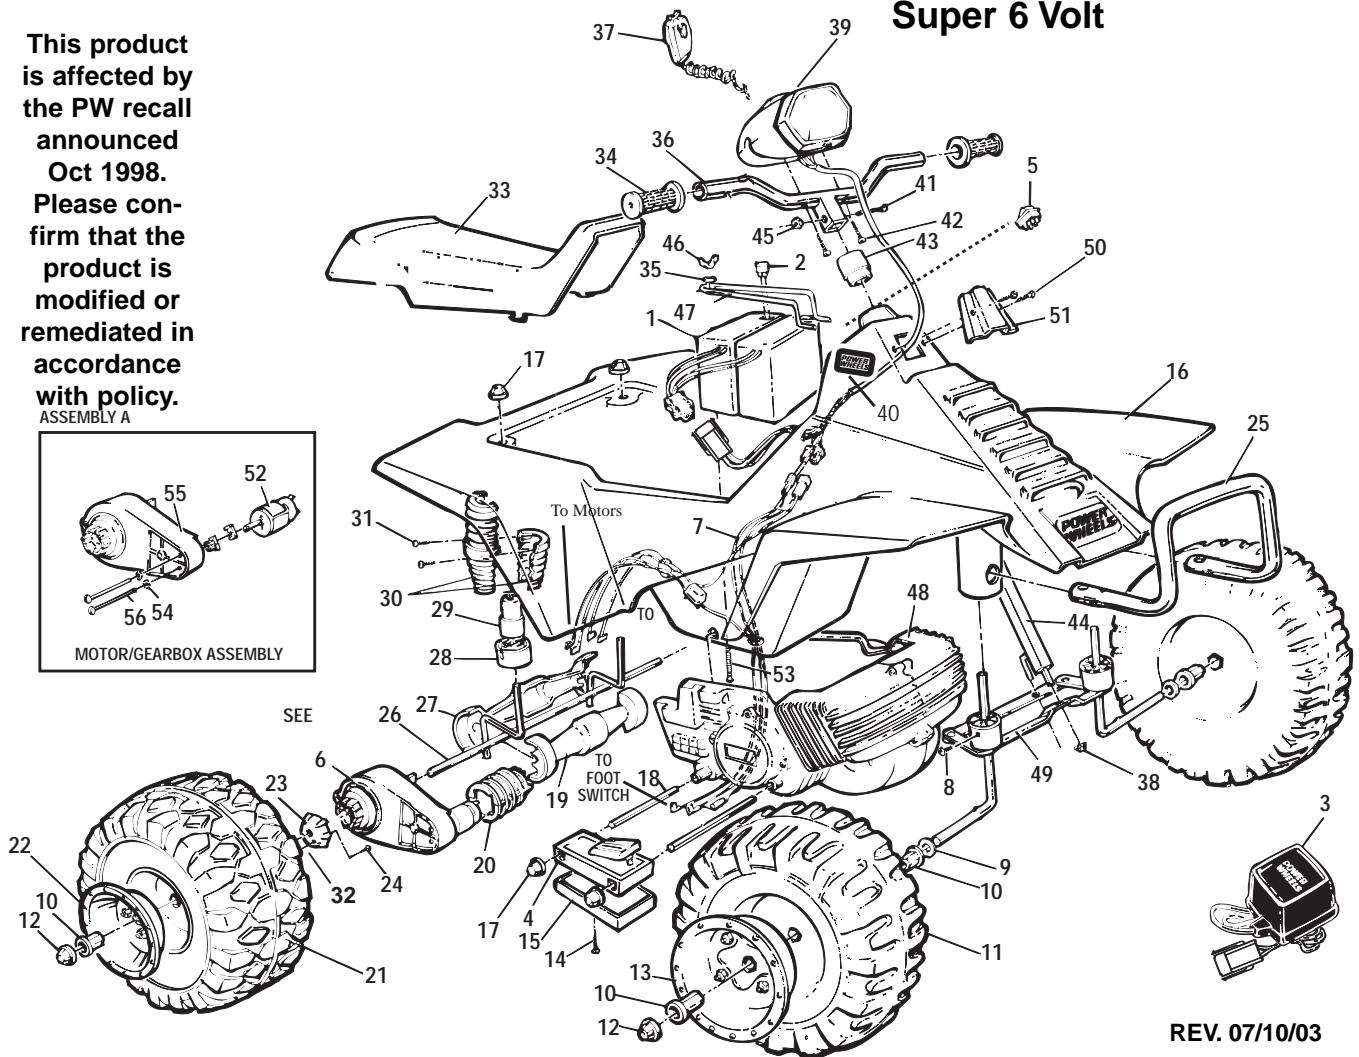

Age Range: 3-7 Yrs.
Weight Limit: 65 Lbs.
Surfaces: Hard, Grass & Carpet
Speed: 3.5 MPH
Intro: 1994
Warranty: 90 Days Vehicle
6 Months Battery

78630-9993 / 85440 SUZUKI® QUAD SPORT®

Super 6 Volt

This product is affected by the PW recall announced Oct 1998. Please confirm that the product is modified or remediated in accordance with policy.

ASSEMBLY A

REV. 07/10/03

Item No.	Description	Part No.	Qty.	Item No.	Description	Part No.	Qty.	Item No.	Description	Part No.	Qty.
1	Battery (Type H)	00801-0712	1	23	Driver	73233-2239	2	45	Lock Nut N/A	0801-0318	1
2	Therm fuse-no longer used	0801-0153	1	24	#10 x 1" Screw	0801-0220	4	46	Wing Nut N/A	0801-0317	1
3	Charger Super 6 Volt	0801-0973	1	25	Roll-Bar N/A	78630-9419	1	47	Battery Retainer	76262-4489	1
4	Footboard Assembly	76108-9159	1	26	Rear Axle Assembly N/A	76816-4539	1	48	False Moto sub Quad 95N/A	75560-2099	1
5	Control Switch	0801-0148	1	27	Axle Cover (Outside) N/A	76115-2169	2	49	Steering Linkage (N/A)	80055-0087	1
6	3B Motor/Gearbox Assy	74180-9519	2	28	Rear Post Bushing N/A	73233-2549	2	50	#8 x 1/2" Phillips Screw	0801-0202	2
7	Wiring Harness N/A	78630-9799	1	29	Rear Bushing w/Extension N/A	76262-2549	2	51	Cover Plate (N/A)	80001-0401	1
8	#10 x 1/2" Phillips Screw	0801-0255	2	30	Shock Set (Sub Ninja) N/A	74590-9789	2	52	Motor W/Pinion	74580-9539	2
9	7/16" Washer N/A	0801-0196	2	31	#6 x 1/2" Screw	0801-0222	4	53	Carriage Bolt	0801-0305	1
10	Hex Bushing	73233-2559	6	32	Spacer (N/A)	76188-2419	2		(order hardware bag)	78475-9529A	1
11	Front Wheel N/A	76266-2459	2	33	Seat sub Blue Quad 95N/A	75560-2819	1	54	Star Washer N/A	0801-0330	4
12	.437 Cap Nut	0801-0214	4	34	Handgrip N/A	76115-2179	2	55	3B Gearbox	74550-9279	2
13	Front Hubcap	73233-2579	2	35	#10 Washer N/A	76822-4409	1	56	Motor Bolts	0801-0269	4
14	#8 x 2" Screw N/A	0801-0268	1	36	Handlebar N/A	80029-0034	1				
15	Bottom Cover (Footbd N/A)	76108-2169	1	37	Microphone	73233-9479	1				
16	Body (N/A)	78630-2109	1	38	Hat Cap	76262-4429	1				
17	.354 Cap Nut	0801-0215	6	39	Headlight Assy.	78630-9089	1				
18	Footboard Support Rod	76262-4439	2	40	Emblem Set	74540-9069	1				
19	Axle Cover (Inside) N/A	76115-2159	1	41	1" Bolt	76262-4459	1				
20	Motor Cover	76803-2489	2	42	#6 x 1-1/2" Screw	0801-0221	2				
21	Rear Wheel N/A	76188-2459	2	43	Steering Column Bushing	75560-2259	1				
22	Rear Hubcap	74590-2579	2	44	Steering Column	80054-0020	1				

PARTS NOT SHOWN

Left Footrest N/A	76108-2179	1
Literature Bag (N/A)	80034-0521	1
Switch Hole Cover N/A	76188-2449	1
Decal Sheet N/A	80017-0295	1

N/A = Not Available **Bold and Underlined parts are to be purchased and installed by Service Centers only. These items may not be sold directly to consumers by Service Centers or Fisher-Price.**