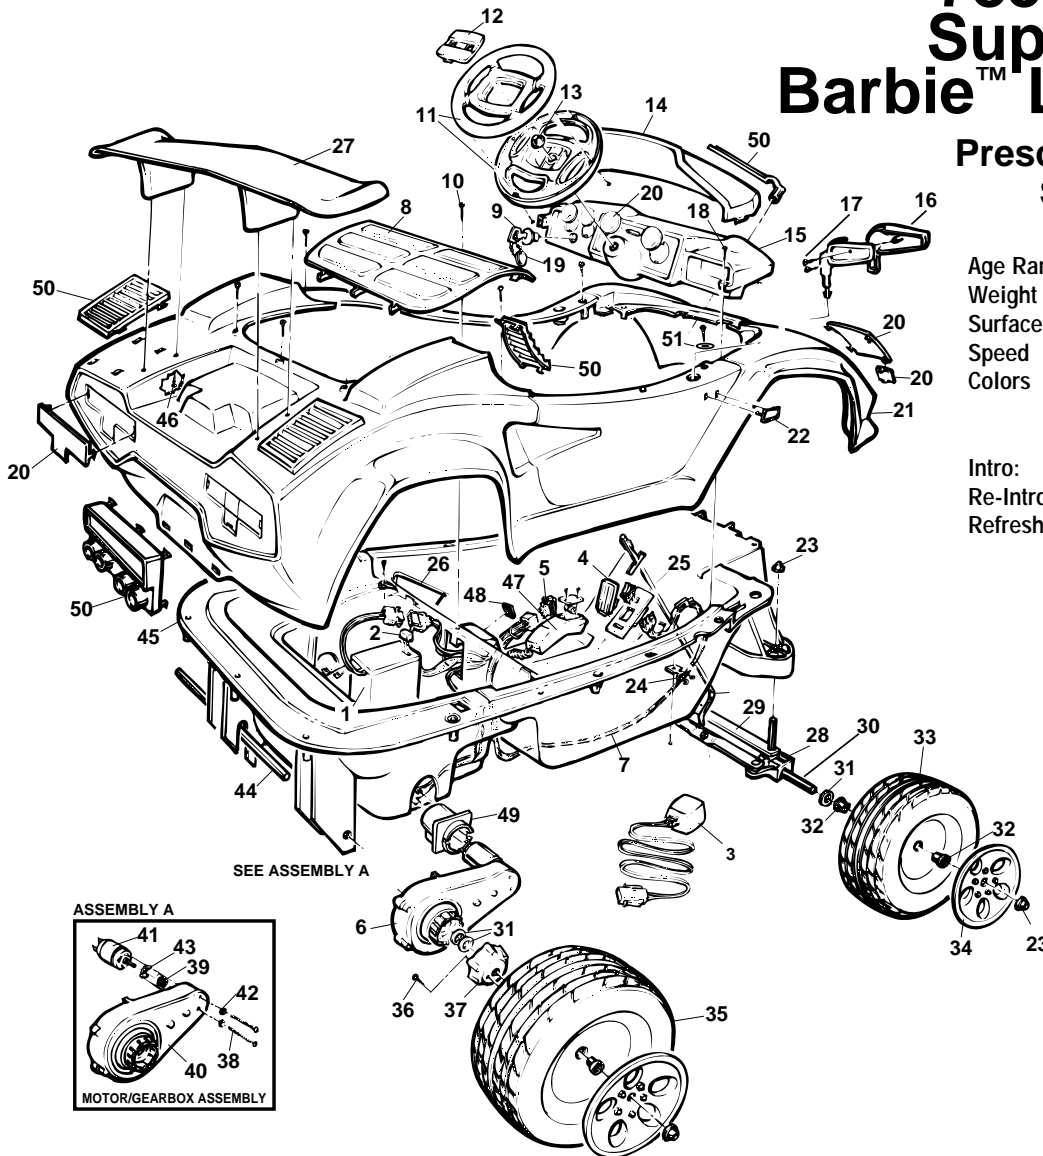

Use this diagram for vehicles made before 6-9-98

78580-9993 Super Talk™ Barbie™ Lamborghini®

Preschool Series
S6 VOLT

Age Range: 3-6 Yrs.
Weight Limit: 65 Lbs.
Surfaces: Hard & Grass
Speed: 3.5 MPH Forward & Reverse
Colors: Pink Body
Black Wheels
White Trim

Intro: 1995- 1996
Re-Intro: Fall 1997 (TRU Exclusive)
Refreshed: 6-9-98

This product is affected by the PW recall announced Oct 1998. Please confirm that the product is modified or remediated in accordance with policy.

Rev. 08/12/03

Item No.	Description	Part No.	Qty.	Item No.	Description	Part No.	Qty.	Item No.	Description	Part No.	Qty.
1	Battery	00801-0712	1	25	Steering Column N/A	76804-4229	1	48	Switch Hole Cover N/A	78660-2449	1
2	Thermal CDI - 27 Amp. Fuse	0801-0711	1	26	Battery Retainer N/A	76181-4419	1	49	Right Motor Cover N/A	74580-2119	1
3	Charger	00801-0974	1	27	Spoiler N/A	78660-9439	1	50	Wipr/Pipe/Louvre Set N/A	78660-9429	1
4	Footboard Assembly	74550-9159	1	28	Steering Linkage N/A	76804-4259	1	51	Washer N/A	76822-4409	4
5	Control Switch	00801-0885	1	29	Cross Bar N/A	76804-4449	1	PARTS NOT SHOWN			
6	Motor/Gearbox Assembly	74780-9509	2	30	Front Axle N/A	76804-4529	2		Left Motor Cover N/A	74580-2129	1
7	Wiring Harness N/A	78580-9799	1	31	7/16" Washer	0801-0196	6		Mirror Decals N/A	78660-6049	1
8	Seat N/A	78660-2309	1	32	Wheel Bushing	74550-2689	6		Headlight Decals N/A	78580-6029	1
9	Key N/A	74550-2439	1	33	Front Wheel N/A	76804-2459	2		Main Decal N/A	78580-0310	1
10	#8 x 7/8" Screw	0801-0228	1	34	Hub Cap N/A	78660-2129	4		Windshield Decal N/A	78580-6019	1
11	Steering Wheel N/A	78660-2739	1	35	Rear Wheel N/A	73221-2459	2		Literature Bag N/A	78580-9029	1
12	Steering Wheel Plate N/A	78660-2729	1	36	#10 x 1/2" Screw	0801-0255	2	Front Brackets Components:			
13	.354 Cap Nut	0801-0604	2	37	Wheel Driver N/A	74550-2239	2	- Front Body Brackets N/A	76804-4469	2	
14	Windshield N/A	76804-2729	1	38	Motor Bolts	0801-0269	4	- Screws for Brackets N/A	0801-0278	2	
15	Dash N/A	78580-2359	1	39	Motor Drive Gear N/A	74550-4119	2	- #10 Washer N/A	76822-4409	2	
16	Mirror Set N/A	78580-2079	1	40	3A Gearbox	74580-9269	2	- Nylok Nut N/A	0801-0318	2	
17	Mirror Screw	0801-0222	4	41	Motor with pinion	74580-9539	2	- 1" Screw	0801-0220	2	
18	#8 x 1-1/2" Dash Screw	0801-0308	2	42	Star Washer N/A	0801-0330	4				
19	Key Chain N/A	78660-2029	1	43	D Lock Washer	0801-0329	2				
20	Dash/Headlt Lens Set N/A	78660-9159	1	44	Rear Axle N/A	76804-4539	1				
21	Body (N/A)	78660-2109	1	45	Tub (N/A)	78580-2119	1				
22	Power Wheels Emblem Set	74460-9069	1	46	#10 x 1" Spoiler Screw	0801-0220	4				
23	.437 Cap Nut	0801-0227	6	47	Talking Phone, English	77571-9449	1				
24	Wire Retainer	74550-2299	1		Talk Phone, Spanish N/A	74561-9449	1				

N/A = Not Available **Bold and Underlined parts are to be purchased and installed by Service Centers only. These items may not be sold directly to consumers by Service Centers or Fisher-Price.**