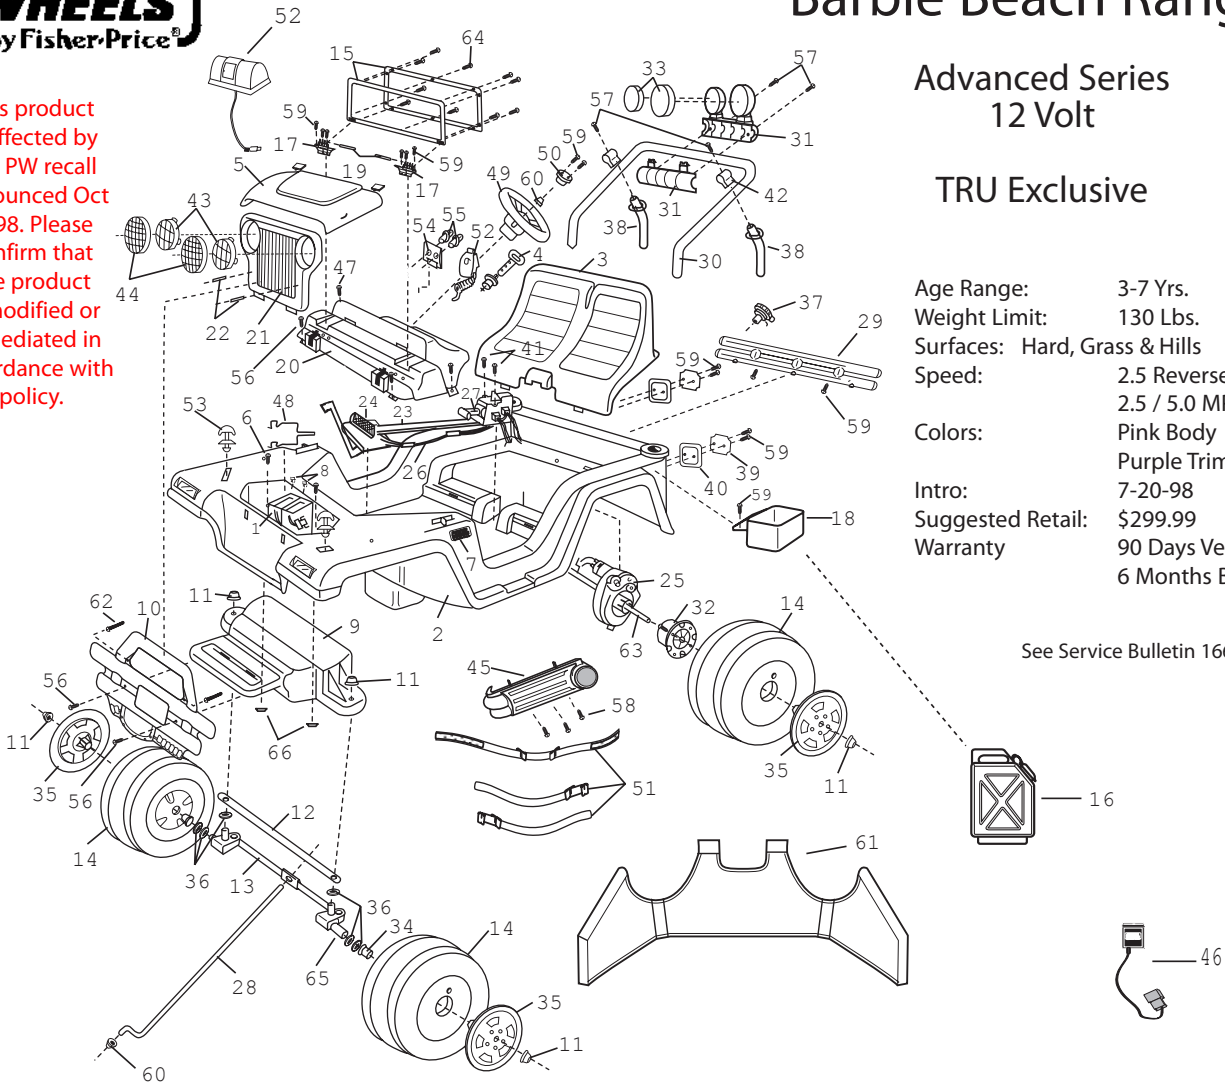

This product is affected by the PW recall announced Oct 1998. Please confirm that the product is modified or remediated in accordance with policy.

78477-9993 Barbie Beach Ranger

Advanced Series
12 Volt

TRU Exclusive

Age Range: 3-7 Yrs.
Weight Limit: 130 Lbs.
Surfaces: Hard, Grass & Hills
Speed: 2.5 Reverse
2.5 / 5.0 MPH Forward
Colors: Pink Body
Purple Trim
Intro: 7-20-98
Suggested Retail: $299.99
Warranty: 90 Days Vehicle
6 Months Battery

See Service Bulletin 166

Rev. 06/3/08

Item No.	Description	Part No.	Qty.	Item No.	Description	Part No.	Qty.	Item No.	Description	Part No.	Qty.
1	*Battery	00801-0712	2	30	Sport Bar	76960-9219	1	58	#8 x 3/4" Screw (Black)	0801-0223	6
2	Body (N/A)	78477-2109	1	31	KC™ Light Rack - Assembly	78477-9199	1	59	#8 x 1" Screw (Black) N/A	0801-0224	15
3	Seat	78477-2309	1	32	Wheel Driver	74460-2249	2	60	.354 Cap Nut (Black)	0801-0604	2
4	Key/Housing Assembly	78490-9369	1	33	KC™ Light Cover	76960-2319	2	61	Canopy Assembly with Bag	78477-9599	1
5	Hood N/A	78477-6119	1	34	Axle Bushing	74550-2689	2	62	#8 x 4" Screw (Black) N/A	0801-0516	2
6	5/16" x 51/2" Hex Bolt N/A	0801-0605	2	35	Hubcap	74440-2579	4	63	Rear Axle	74440-4519	1
7	PW Emblem	74460-9069	2	36	7/16" Washer	0801-0196	4	64	#8 x 1-1/4" Screw (Black) N/A	0801-0216	10
8	Thermal Fuse.	0801-0711	2	37	Gas Cap N/A	78477-2089	1	65	Front Axle	74440-4509	2
9	Front Module N/A	78477-2019	1	38	Sport Bar Support	76960-2629	2	66	5/16" Hex Nyloc Nut N/A	0801-0193	2
10	Brushguard N/A	78477-2189	1	39	Taillight Lens Set	73233-2279	1				
11	.437 Cap Nut (White)	0801-0227	6	40	Taillight Housing Set N/A	78477-2759	1	PARTS NOT SHOWN			
12	Cross Bar	74460-4419	1	41	#8 x 7/8" Screw (Silver)	0801-0228	2		Label Main Sheet	78477-0310	1
13	Steering Linkage Assy.	74440-9419A	1	42	Sport Bar Bracket Set	78477-2179	1		*Literature Bag N/A	78477-9019	1
14	Wheel, 14"	B2489-2459	4	43	Headlight Lens (Blue)	74450-2279	2		*Large Parts Bag	78477-9359	1
15	Windshield Set Front/Rear	N/A	1	44	Headlight Lens Guard N/A	78477-2339	2		*Small Parts Bag N/A	78477-9249	1
16	Water Bottle with Cap	78608-2239	1	45	Side Pipe Set N/A	78477-9049	1		*#7 Gearbox w/o Motor	00968-2805	2
17	Windshield Bracket N/A	78477-2639	2	46	*12v Charger	00801-0973	1		Motor w/Pinion	00968-2701	2
18	Water Bottle Holder N/A	78477-2149	1	47	#10 x 1/2" Screw (Black N/A)	0801-0540	2		Clip Adhesive	0801-0313	1
19	Hinge Pin	0801-0257	2	48	*Battery Retainer	78490-4019	1		*Use & Care Manual	78477-0920	1
20	Dash N/A	78477-2689	1	49	Steering Wheel N/A	78477-2379	1		Footswitch	00801-0933	1
21	Grille N/A	78477-2849	1	50	Steering Wheel Cap	74460-2069	1		1/4" x 1-1/2" Roll Bar Screws (N/A)	0801-0467	2
22	Brushguard Spacer	78477-2069	2	51	Seatbelt Set	76960-5339	1		(order small parts bag)		
23	Channel Cover	78477-2289	1	52	Siren/Microphone	78477-9449	1		Brushguard Spacer Tube	74460-2069	2
24	Footboard Assembly N/A	78477-9829	1	53	Hood Latch	76960-9419	2		*Hardware Bag		1
25	#7 Gearbox w/Motor	00968-2905	2	54	Knob Plate N/A	78477-2719	1				
26	*Harness Assembly	78490-9799	1	55	Dash Knob	74550-2719	2				
27	Shifter Assembly	N/A	1	56	#10 x 1" Screw (Black)	0801-0220	4				
28	Steering Column	74460-4129	1	57	#6 x 1-1/2"						
29											

*See Service Bulletin 166

N/A = Not Available

Bold and Underlined parts are to be purchased and installed by Service Centers only. These items may not be sold directly to consumers by Service Centers or Fisher-Price.