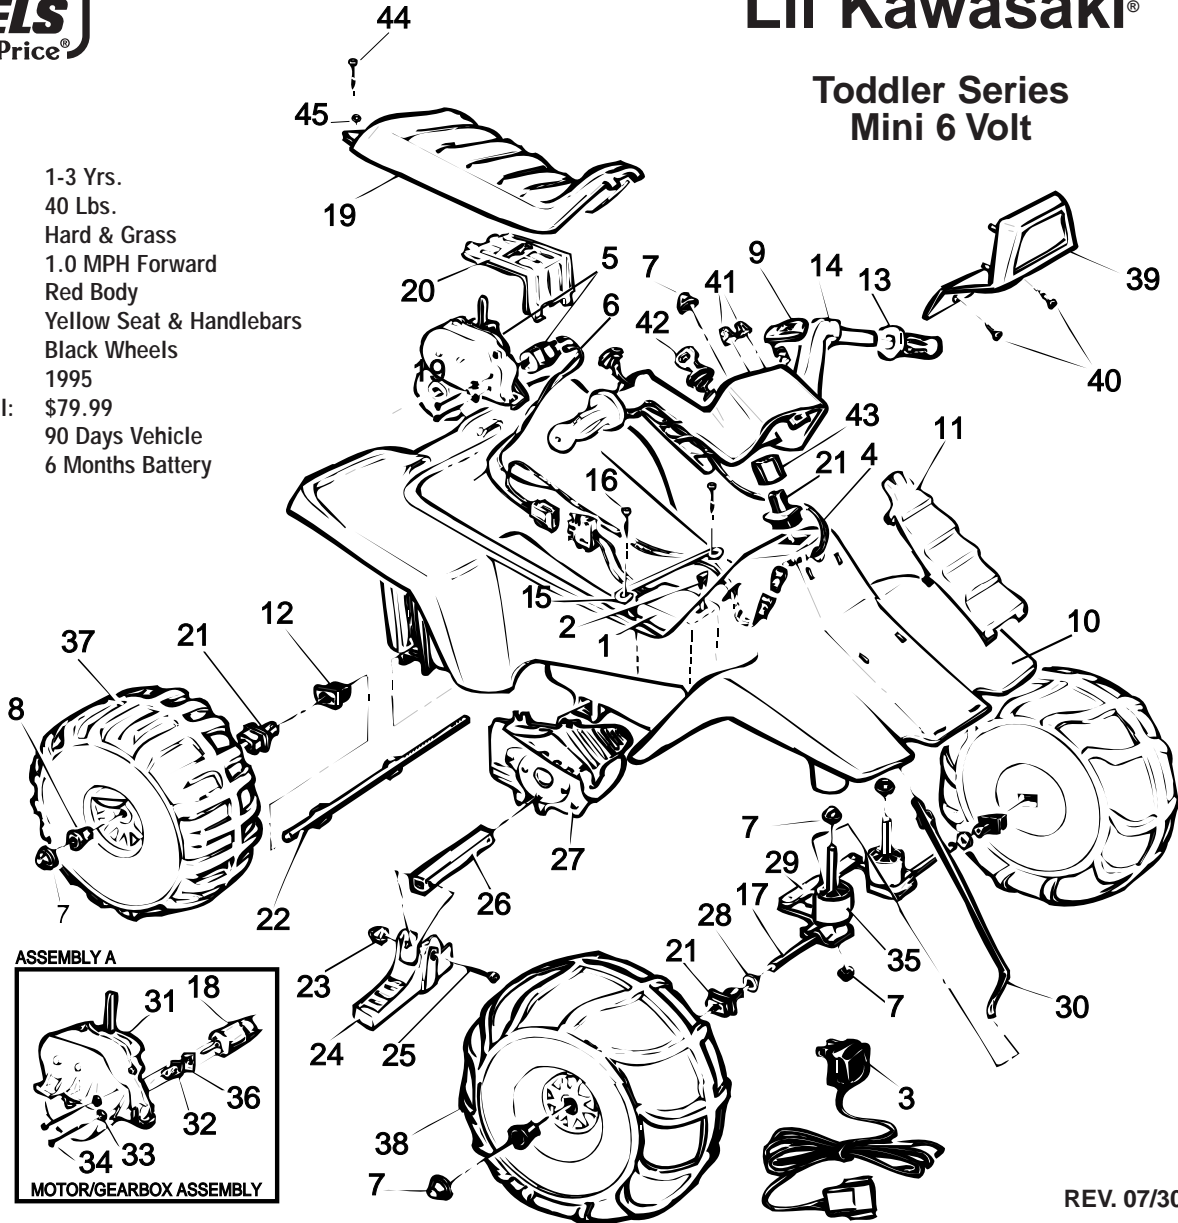

# 77440-9993 Lil Kawasaki®

## Toddler Series Mini 6 Volt

Age Range: 1-3 Yrs.  
 Weight Limit: 40 Lbs.  
 Surfaces: Hard & Grass  
 Speed: 1.0 MPH Forward  
 Colors: Red Body  
 Yellow Seat & Handlebars  
 Black Wheels

Intro: 1995  
 Suggested Retail: \$79.99  
 Warranty: 90 Days Vehicle  
 6 Months Battery