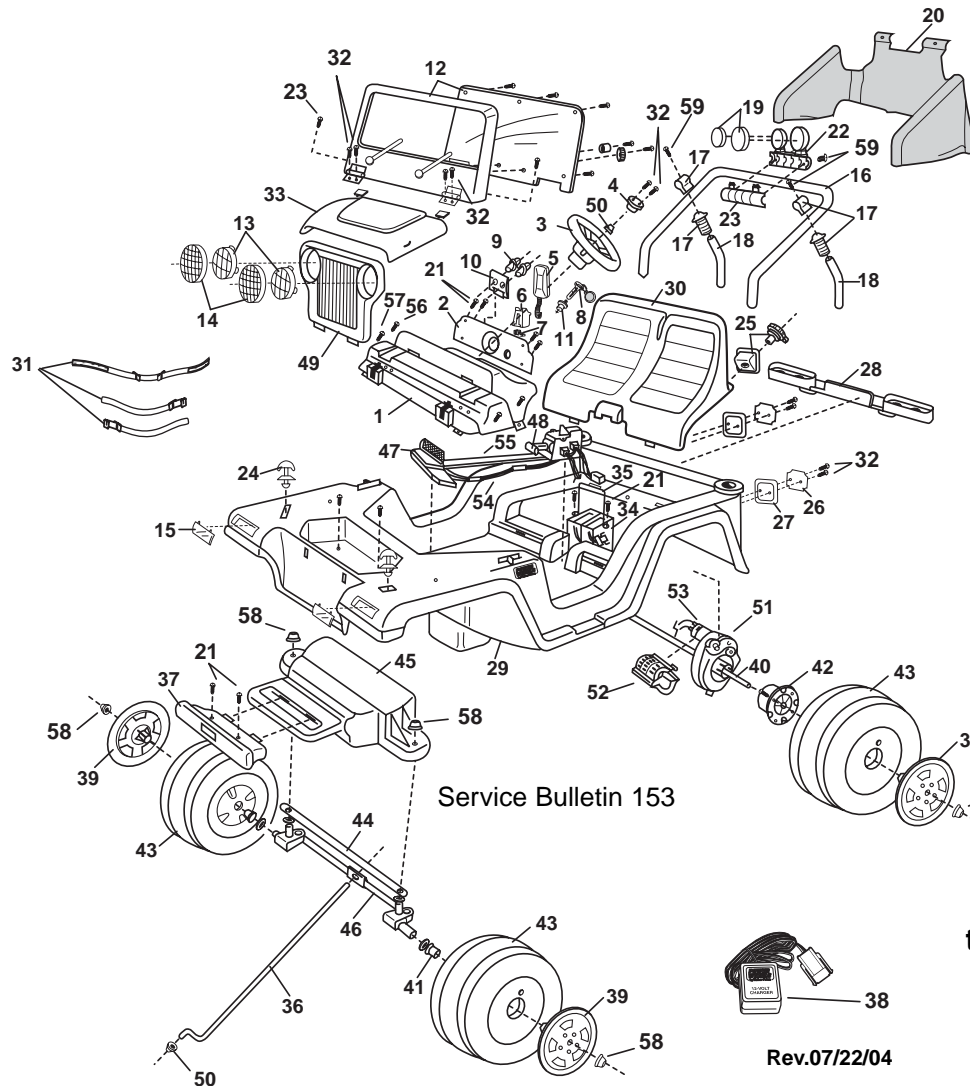

This diagram for Sun Jammers made before 5-3-98.

Service Bulletin 153

Rev.07/22/04

76960-9993
Super Talk!
Barbie Sun Jammer

Advanced Series
12 Volt

With a 100,000 Phrase Phone
(3 AAA batteries required for phone)

Age Range: 3-7 Years
Weight Limit: 130 lbs.
Surfaces: Hard, Grass & Hills
Speed: 2.5 / 5.0 MPH
Colors: White Body
Bright Pink Wheels
Aqua Seats
Intro: 12-11-96
Suggested Retail $229.99
Warranty 90 Days Vehicle
6 Months Battery

This product is affected by the PW recall announced Oct 1998. Please confirm that the product is modified or remediated in accordance with policy.