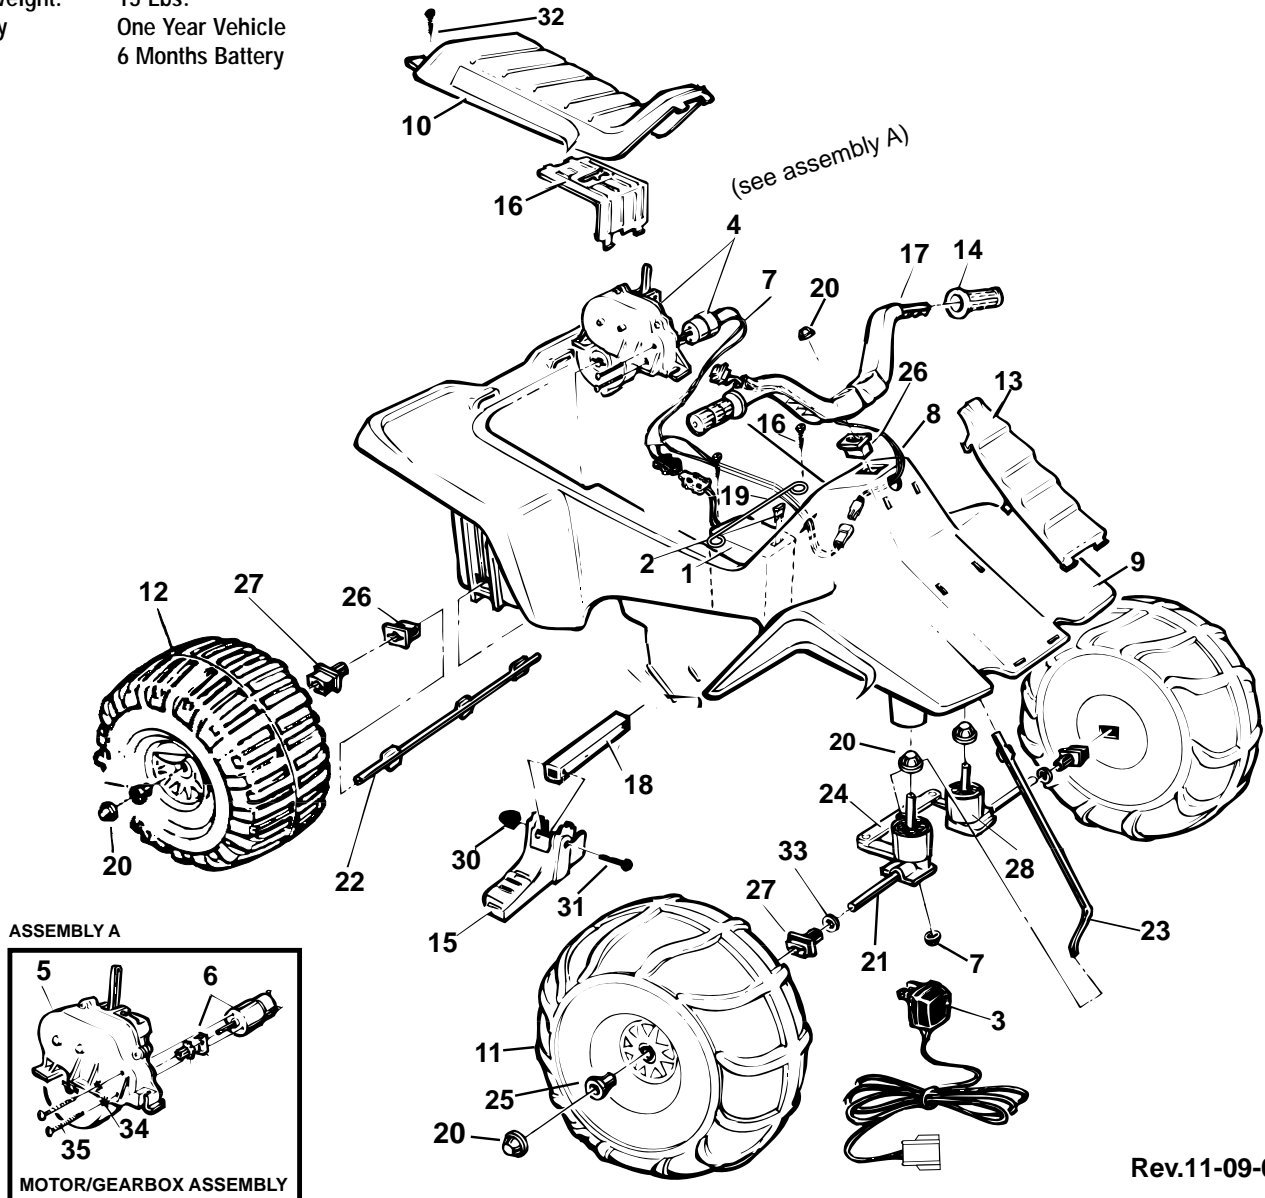

Age Range: 1-3 Yrs.
 Weight Limit: 40 Lbs.
 Surfaces: Hard & Grass
 Speed: 1 MPH
 Colors: Yellow Body with Dark Blue Seat
 Intro: 6-3-99
 Suggested Retail: Free w/purchase of another PW product
 Box Dimensions: 27" 17.25" x 13.125"
 In Box Weight: 15 Lbs.
 Warranty: One Year Vehicle
 6 Months Battery

76937-9993

Lil Kawasaki Premium

Toddler Series
 6 Volt / 4 Amp Hr.

Rev.11-09-01 Pav

Item No.	Description	Part No.	Qty.	Item No.	Description	Part No.	Qty.	Item No.	Description	Part No.	Qty.
Working / Electrical Parts				17	Handlebar	76990-2139A	1	34	Star Washer	0801-0330	2
1	Battery 6 Volt / 4 Amp	0801-0336	1	18	Footpeg Support Tube	76940-2179	1	35	Motor Bolt	0801-0269	2
2	25 Amp Fuse	0801-0151	1	Hardware / Metal Parts				Parts Not Shown			
3	6 Volt / 4 Amp Charger	0801-0247	1	19	Battery Retainer	74504-4419	1	Large Parts Bag	76990-9249	1	
4	#5 Motor Gearbox Assembly	74504-9519	1	20	.354 Cap Nut	0801-0548	4	Small Parts Bag	76990-9259	1	
5	Gearbox W/out Motor	<u>72629-9259</u>	1	21	Front Axle	74504-4509	2	Hardware Bag	76937-9259A	1	
6	Motor Pinion Assembly	<u>76940-9539</u>	1	22	Rear Axle	74504-4539	1	Literature Bag (N/A)	76937-9019	1	
7	Main Harness Assembly	<u>73560-9799</u>	1	23	Steering Column	76940-4239	1	Owner's Manual	76937-0920	1	
8	Handlebar/Switch Assm.	78560-9799	1	24	Steering Linkage	74504-4219	1	Decal Sheet	76937-0310	1	
Plastic / Other Parts				25	Round Bushing	78560-2679	2	Foam Battery Pocket	73560-0401	1	
9	Body (N/A)	76937-2209	1	26	Bushing w/out Extension	74504-2549	1				
10	Seat w/Lock Fastener	76990-231A	1	27	Bushing w/long Extension	78560-2659	2				
11	Front Wheel	73237-2469	2	28	Front Post Bushing	76990-2129	2				
12	Rear Wheel	73237-2459	2	29	#8 x 7/8" Trusshead Screw	0801-0228	2				
13	Grille	76990-2149	1	30	Acorn Nut	0801-0218	2				
14	Handgrip	76940-2159	2	31	1-1/4" Shoulder Bolt	0801-0304	2				
15	Footpeg	76990-2169	2	32	Seat Lock Fastener	78570-2439	1				
16	Motor Cover w/decals	73560-9489	1	33	5/16" Washer	0801-0253	2				