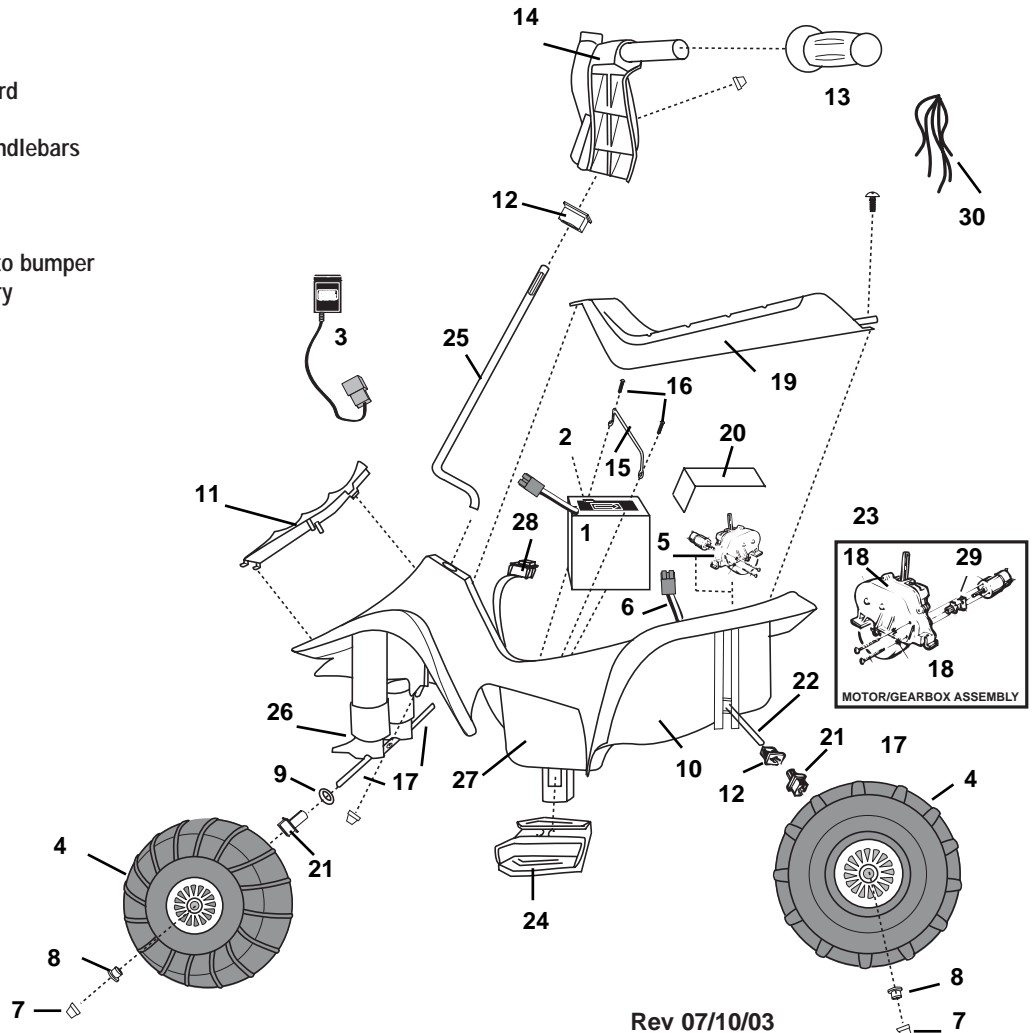

76922-9993 Barbie Songbird TRU Girls

Toddler Series Mini 6 Volt

Age Range: 1-3 Yrs.
 Weight Limit: 40 Lbs.
 Surfaces: Hard & Grass
 Speed: 2.0 MPH Forward
 Colors: White
 Pink Seat & Handlebars
 Purple Wheels
 Intro: 2000
 Suggested Retail: \$79.99
 Warranty: 1 year bumper to bumper
 6 Months Battery

Rev 07/10/03

Item No.	Description	Part No.	Qty.	Item No.	Description	Part No.	Qty.	Item No.	Description	Part No.	Qty.
1	Battery 6 Volt (4 AH)	0801-0336	1	19	Seat N/A	76980-231A	1				
2	25 Amp Fuse	0801-0151	1	20	Motor Cover	73560-9489	1				
3	Charger (4 AH)	00801-0976	1	21	Bushing w/long extention	78560-2659	5				
4	Wheel	76922-2459	4	22	Rear Axle	74504-4539	1				
5	Motor/Gearbox Assy	74504-9519	1	23	Motor Assm N/A	76940-9539	1				
6	Wiring Harness (Main)	73560-9799	1	24	Foot rest	76922-2169	1				
7	.354 Cap Nut	0801-0548	8	25	Steering Column	76940-4239	1				
8	Round Bushing	78560-2679	4	26	Steering Linkage	74504-4219	1				
9	5/16" Washer	0801-0253	2	27	False Motor Set	73560-9489	1				
10	Body N/A	76950-2209	1	28	Switch Assm	78560-9799	1				
11	Grill	76980-2149	1	29	Motor w/ pinion N/A	76940-9539	1				
12	Steering Column Bushing	74504-2549	2	30	Tassel	73680-2129	2				
13	Handgrips	76980-2159	2	PARTS NOT SHOWN							
14	Handlebar N/A	76980-2139	1		Literature Bag	76922-9019	1				
15	Battery Retainer	74504-4429	1		Paper Decal Sheet	76980-0310	1				
16	#8 x 7/8" Trusshead Screw	0801-0228	2		Hardware Bag	74380-9269	1				
17	Front Axle	74504-4509	2		Large Parts Bag N/A	76922-9039	1				
18	Gearbox w/o motor	72629-9259	1								