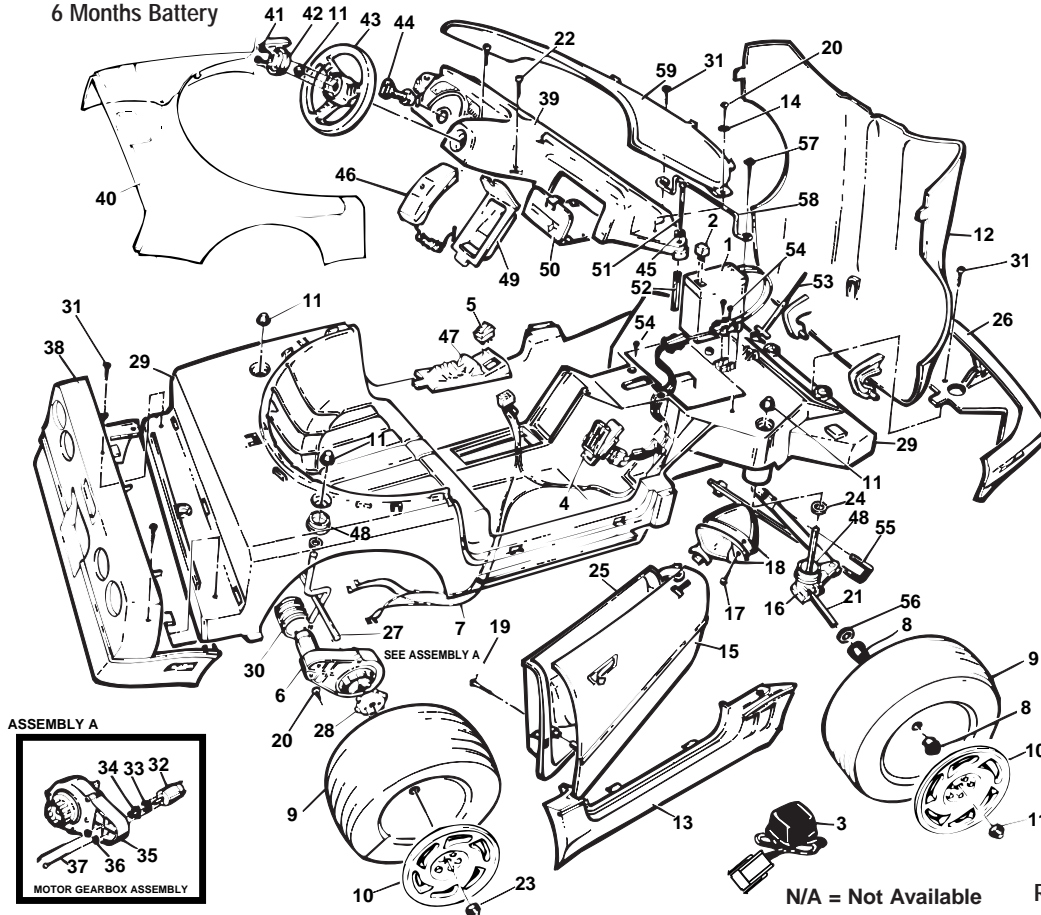

Age Range: 2-5 Yrs.
Weight Limit: 65 Lbs.
Surfaces: Hard, Grass & Carpet
Speed: 3.5 MPH
Colors: Pink body
Black Wheels
1992
Avail: 1992
Suggested Retail: $159.99 - 179.99
Warranty: 90 Days Vehicle
6 Months Battery

This product is affected by the PW recall announced Oct 1998. Please confirm that the product is modified or remediated in accordance with policy.

76184-9993 / 85355 Barbie™ Corvette

Intermediate Series
Super 6 Volt

N/A = Not Available Rev. 07/10/03

Item No.	Description	Part No.	Qty.	Item No.	Description	Part No.	Qty.	Item No.	Description	Part No.	Qty.
1	*Battery (Type H)	00801-0712	1	25	Door (Inner Right) (N/A)	80018-0047	1	49	Phone Housing (N/A)	80001-0046	1
2	Thermal Fuse	0801-0711	1	26	Front Nose Piece (N/A)	80005-0096	1	50	Glovebox Door (N/A)	80018-0117	1
3	*Charger, Super 6 (Type H)	00801-0974	1	27	Rear Axle (N/A)	80046-0057	1	51	#8 x 3-3/4" Phillips Screw (N/A)	80006-0003	2
4	Footboard Assembly N/A	76803-9159	1	28	Driver	73233-2239	2	52	Door Hinge Bushing (N/A)	80009-0002	2
5	*Switch	00801-0885	1	29	Chassis (N/A)	80005-0117	1	53	Hood Support Rod N/A	80001-0040	1
6	Motor/Gearbox Assy	74580-9509	2	30	Motor Cover	74750-2359	2	54	#6 x 3/4" Phillips Screw (N/A)	80006-0178	2
7	<u>*Wiring Harness Kit (Incl #5) N/A</u>	<u>76176-9719</u>	1	31	#8 x 3/4" Phillips Plascrow	0801-0223	6	55	Steering Column	80054-0001	1
8	Round Bushing	74770-2539	4	32	<u>Motor w/Pinion</u>	<u>74580-9539</u>	2	56	5/16" Washer	0801-0253	2
9	Wheel N/A	80062-0001	4	33	D Lock Washer	0801-0329	2	57	#8 x 7/8" Trusshead Screw	0801-0228	2
10	Hubcap (N/A)	80033-0018	4	34	Motor Drive Gear	74550-2269	2	58	Battery Retainer N/A	76181-4419	1
11	.354 Cap Nut	0801-0604	7	35	<u>3A Gearbox</u>	<u>74580-9269</u>	2	59	Windshield N/A	80063-0060	1
12	Hood (N/A)	80031-0045	1	36	<u>Star Washer N/A</u>	<u>0801-0330</u>	4	PARTS NOT SHOWN			
13	Quarter Panel (Right) (N/A)	80022-0019	1	37	<u>Motor Bolt</u>	<u>0801-0269</u>	4	1	Door (Inner Left) (N/A)	80018-0046	1
14	#10 Washer N/A	76822-4409	2	38	Rear Panel (N/A)	80058-0016	1	2	Door (Outer Left) (N/A)	80018-0139	1
15	Door (Outer Right) (N/A)	80018-0140	1	39	Dashboard N/A	80016-0026	1	3	Quarter Panel (Left) (N/A)	80022-0015	1
16	Steering Linkage	76181-4229	1	40	Rear Deck (N/A)	80005-0208	1	4	Decal (Main) N/A	80017-0147	1
17	#6 x 1/2" Phillips Screw	0801-0222	2	41	#8 x 1" Screw	0801-0224	2	5	Decal (Mirrors) (N/A)	80017-0148	1
18	Mirror Set (4 Pieces) N/A	80001-0191	1	42	Steering Wheel Cap N/A	74780-2729	1	6	Literature Bag N/A	80044-0406	1
19	#10 x 3/4" Phillips Head Screw	0801-0309	8	43	Steering Wheel N/A	80056-0014	1	7	Literature Manual N/A	76184-CCCC	1
20	#10 x 1/2" Screw	0801-0255	2	44	Key/Housing Assembly	73233-2439	1	8	Use & Care Manual N/A		
21	Front Axle	73241-4509	2	45	#6 Washer (N/A)	80061-0002	2				
22	#8 x 1-1/4" Plascrow N/A	0801-0216	2	46	Phone (N/A)	80038-0010	1				
23	.437 Cap Nut	0801-0227	2	47	Console Shifter (N/A)	80001-0045	1				
24	Spacer (N/A)	80052-0032	2	48	Post Bushing (White)	74770-2669	4				

Bold and Underlined parts are to be purchased and installed by Service Centers only. These items may not be sold directly to consumers by Service Centers or Fisher-Price.*