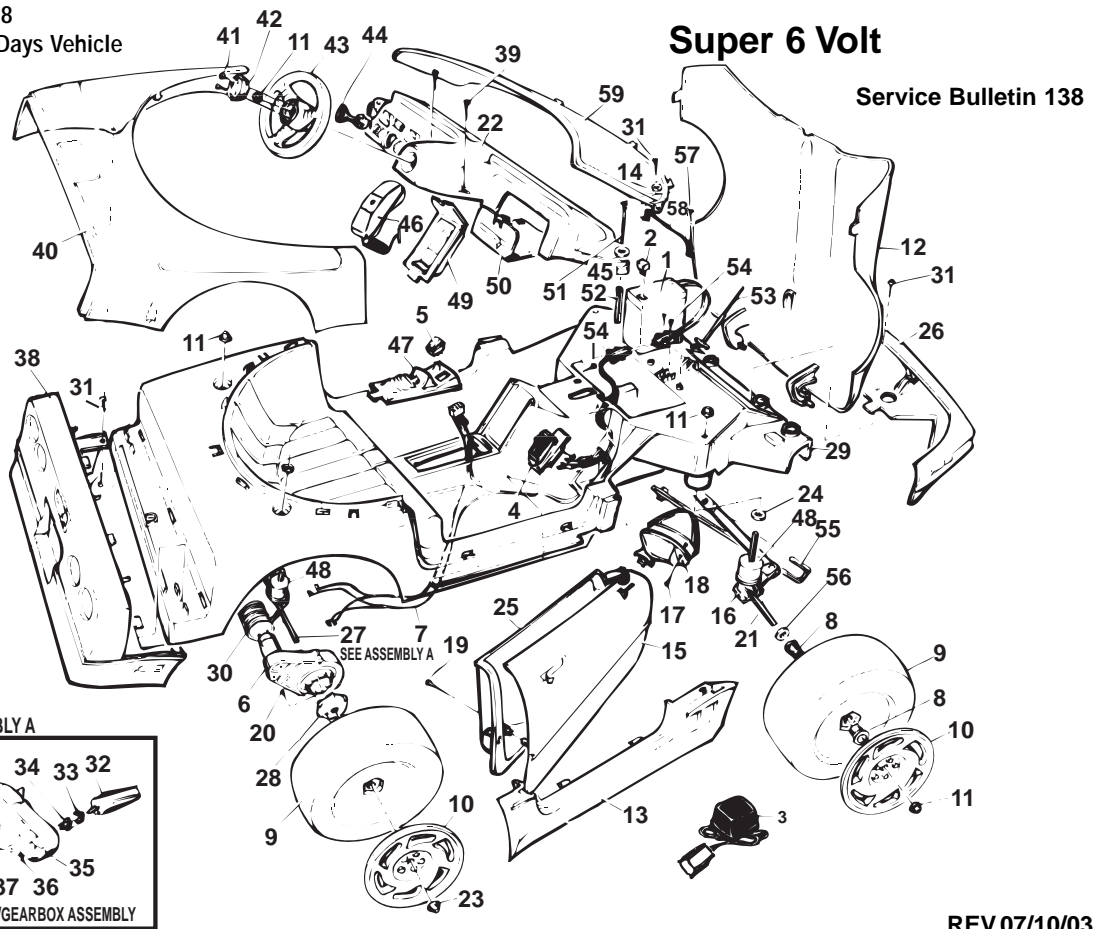

76176-9993 / 85300 CORVETTE SUPER®

REV.07/10/03

Item No.	Description	Part No.	Qty.	Item No.	Description	Part No.	Qty.	Item No.	Description	Part No.	Qty.
1	** Battery (Type H)	00801-0712	1	26	Front Nose Piece N/A	80005-0061	1	51	#8 x 3-3/4" Phillips Screw (N/A)	80006-0003	2
2	Thermal Fuse	0801-0711	1	27	Rear Axle (N/A)	80046-0057	1	52	Door Hinge Bushing (N/A)	80009-0002	2
3	** Charger, Super 6 (Type H)	00801-0974	1	28	Driver	73233-2239	2	53	Hood Support Rod N/A	80001-0040	1
4	Footboard Assembly N/A	76803-9159	1	29	Chassis N/A	80005-0064	1	54	#6 x 3/4" Phillips Screw (N/A)	80006-0178	2
5	** Switch	00801-0885	1	30	Motor Cover	74750-2359	2	55	Steering Column N/A	80054-0001	1
6	Motor/Gearbox Assy.	74580-9509	2	31	#8 x 3/4" Phillips Plascrow	0801-0223	6	56	5/16" Washer	0801-0253	2
7	** <u>Wiring Harness (Incl. #5)</u>	<u>76176-9719</u>	1	32	<u>Motor w/Pinion</u>	<u>74580-9539</u>	2	57	#8 x 7/8" Trusshead Screw	0801-0228	2
8	Round Bushing	74770-2539	4	33	D Lock Washer	0801-0329	2	58	Battery Retainer N/A	76181-4419	1
9	Wheel N/A	80062-0001	4	34	Motor Drive Gear	74550-2269	2	59	Windshield N/A	80063-0060	1
10	Hubcap (N/A)	80033-0002	4	35	<u>3 A Gearbox</u>	<u>74580-9269</u>	2	PARTS NOT SHOWN			
11	.354 Cap Nut	0801-0604	7	36	<u>Star Washer N/Ar</u>	<u>0801-0330</u>	4	Door (Inner Left) N/A	80018-0044	1	
12	Hood N/A	80031-0015	1	37	<u>Motor Bolt</u>	<u>0801-0269</u>	4	Door (Outer Left) N/A	80018-0004	1	
13	Quarter Panel (Right) (N/A)	80022-0008	1	38	Rear Panel N/A	80058-0007	1	Quarter Panel (Left) N/A	80022-0007	1	
14	#10 Washer N/A	76822-4409	2	39	#8 x 1 1/4" Plascrow N/A	80006-0090	2	Decal (Main) (N/A)	80017-0106	1	
15	Door (Outer Right) (N/A)	80018-0005	1	40	Rear Deck (N/A)	80005-0115	1	Decal (Mirrors) N/A	80017-0013	1	
16	Steering Linkage	76181-4229	1	41	#8 x 7/8" Screw (N/A)	80006-0008	2	Literature Bag (N/A)	80044-0253	1	
17	#6 x 1/2" Phillips Screw	0801-0222	2	42	Steering Wheel Cap	74550-2729	1	Christmas Tree Fasten N/A	0801-0311	2	
18	Mirror Set (4 Pieces) N/A	80001-0059	1	43	Steering Wheel	74440-2379	1	Use & Care Manual N/A	76176-CCCC	1	
19	#10 x 3/4" Philp Head Scr N/A	0801-0309	8	44	Key/Housing Assy.	73233-2439	1	Harness Kit N/A	76176-9719	1	
20	#10 x 1/2" Phillips Screw	0801-0255	2	45	#6 Washer N/A	80061-0002	2	(includes control switch & harness - does NOT include footboard)			
21	Front Axle	73241-4509	2	46	Phone Assembly N/A	74580-9469	1				
22	Dashboard (N/A)	80016-0017	1	47	Console Shifter N/A	80001-0008	1				
23	.437 Cap Nut	0801-0226	2	48	Axle Bushing (White) N/A	80009-0085	4				
24	Spacer (N/A)	80052-0032	2	49	Phone Housing NA	80001-0011	1				
25	Door (Inner Right) (N/A)	80018-0045	1	50	Glovebox Door (N/A)	80018-0008	1				