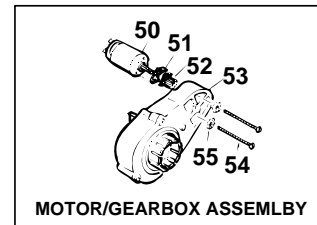

76128-9993 / 84650 Sweetheart®

* SEE SERVICE BULLETIN 138

Deluxe 6 Volt

Age Range: 1-1/2 to 4 Yrs.
Weight Limit: 50 Lbs.
Surfaces: Hard
Speed: 2.5 MPH Forward
2.5 MPH Reverse
Colors: Pink Body
White Trim
Intro: 1990
Warranty: 90 Days Vehicle
6 Months Battery

ASSEMBLY A

REV. 09/18/03