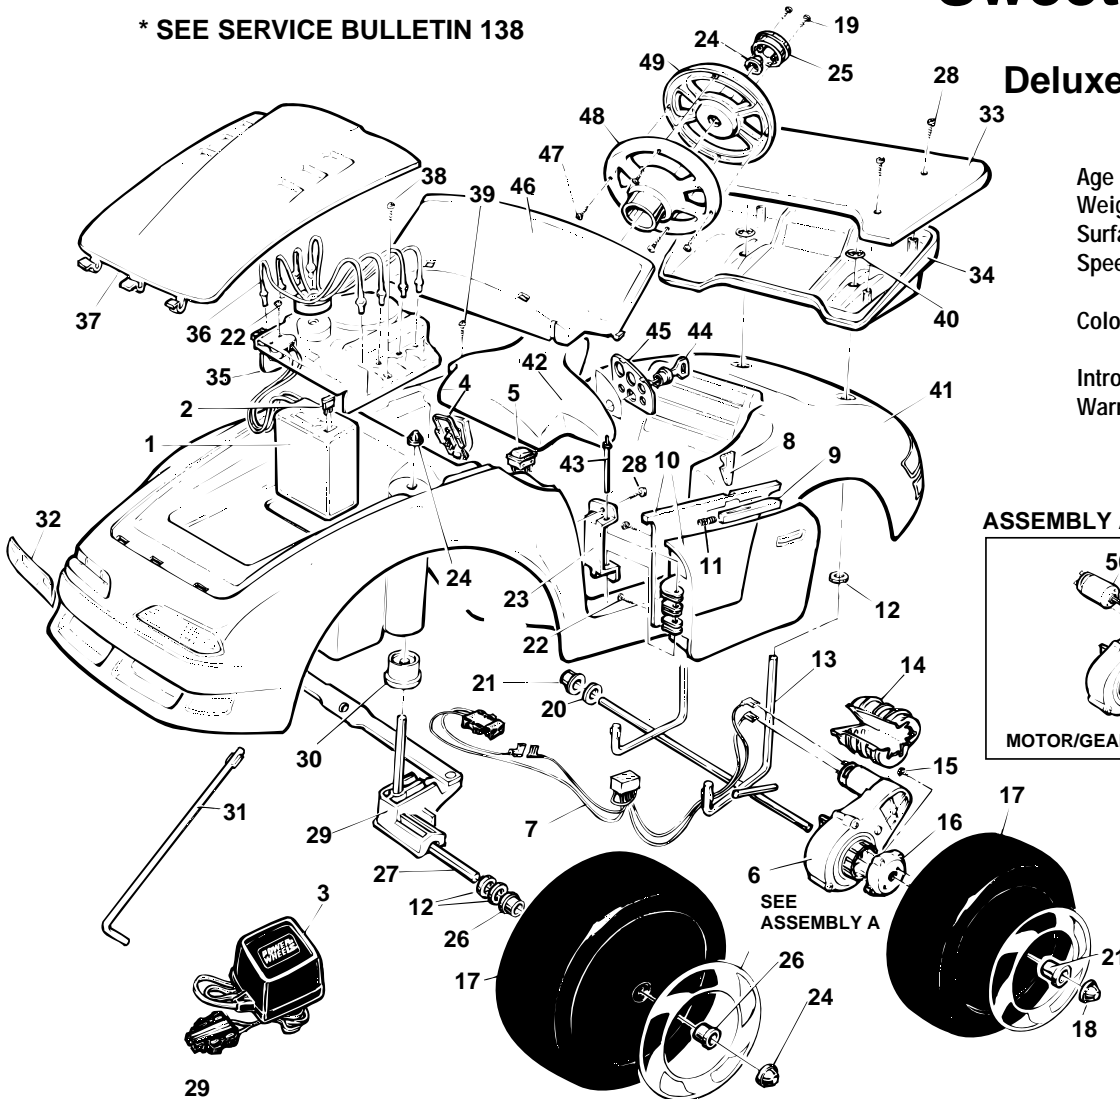

76128-9993 / 84650 Sweetheart®

* SEE SERVICE BULLETIN 138

Deluxe 6 Volt

Age Range: 1-1/2 to 4 Yrs.
 Weight Limit: 50 Lbs.
 Surfaces: Hard
 Speed: 2.5 MPH Forward
 2.5 MPH Reverse
 Colors: Pink Body
 White Trim
 Intro: 1990
 Warranty: 90 Days Vehicle
 6 Months Battery