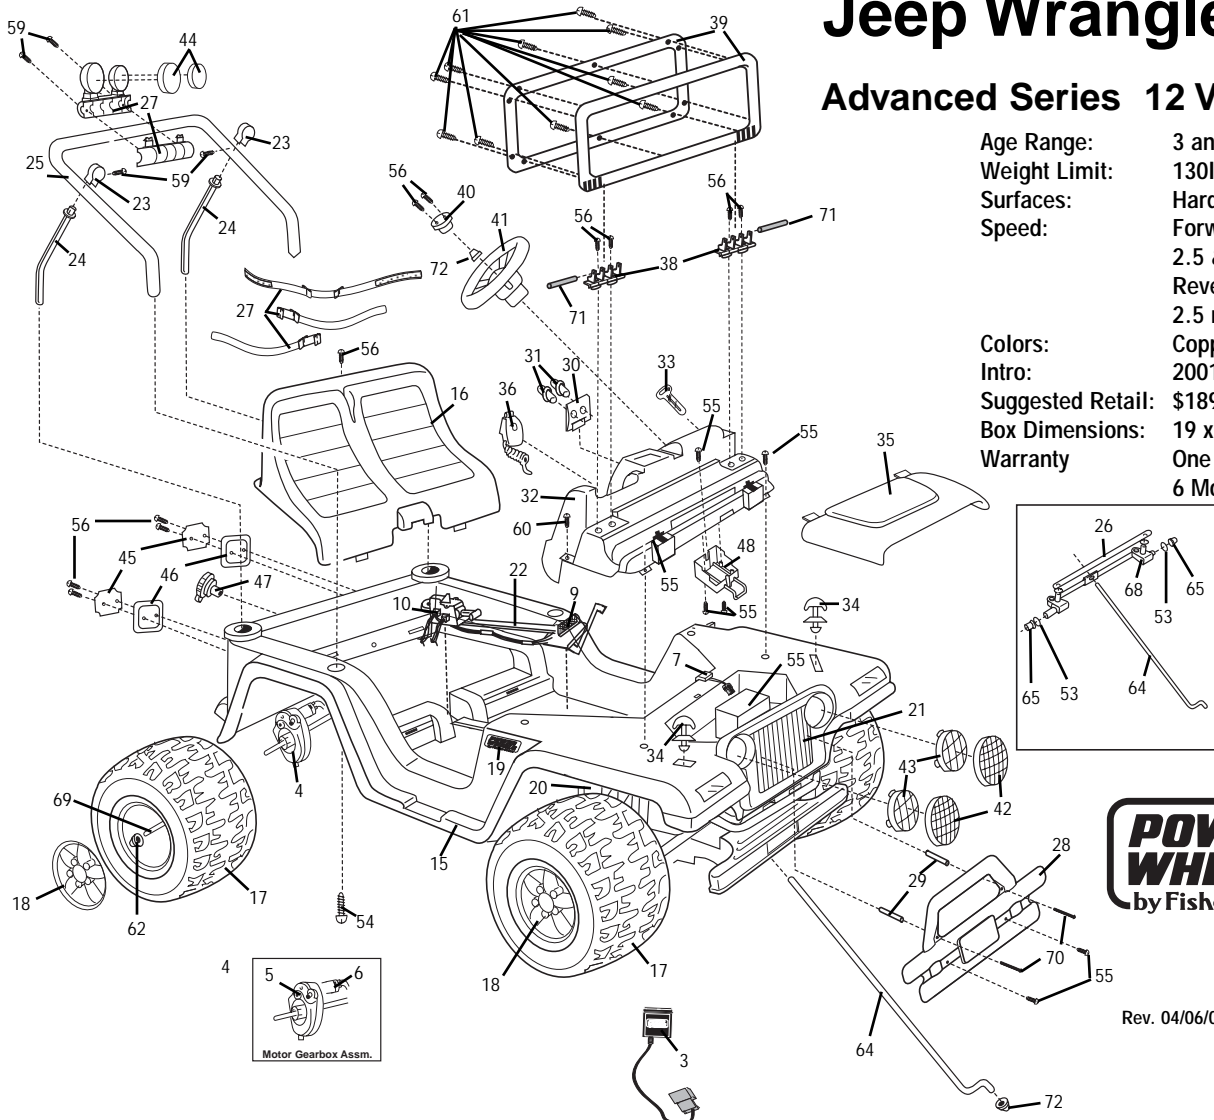

# 75840-9993 Jeep Wrangler

## Advanced Series 12 Volt

Age Range: 3 and up  
Weight Limit: 130lbs  
Surfaces: Hard and Grass  
Speed: Forward  
2.5 & 5 mph  
Reverse  
2.5 mph

Colors: Copper and Black  
Intro: 2001  
Suggested Retail: \$189.99  
Box Dimensions: 19 x 34 x 45  
Warranty: One Year Vehicle  
6 Months Battery