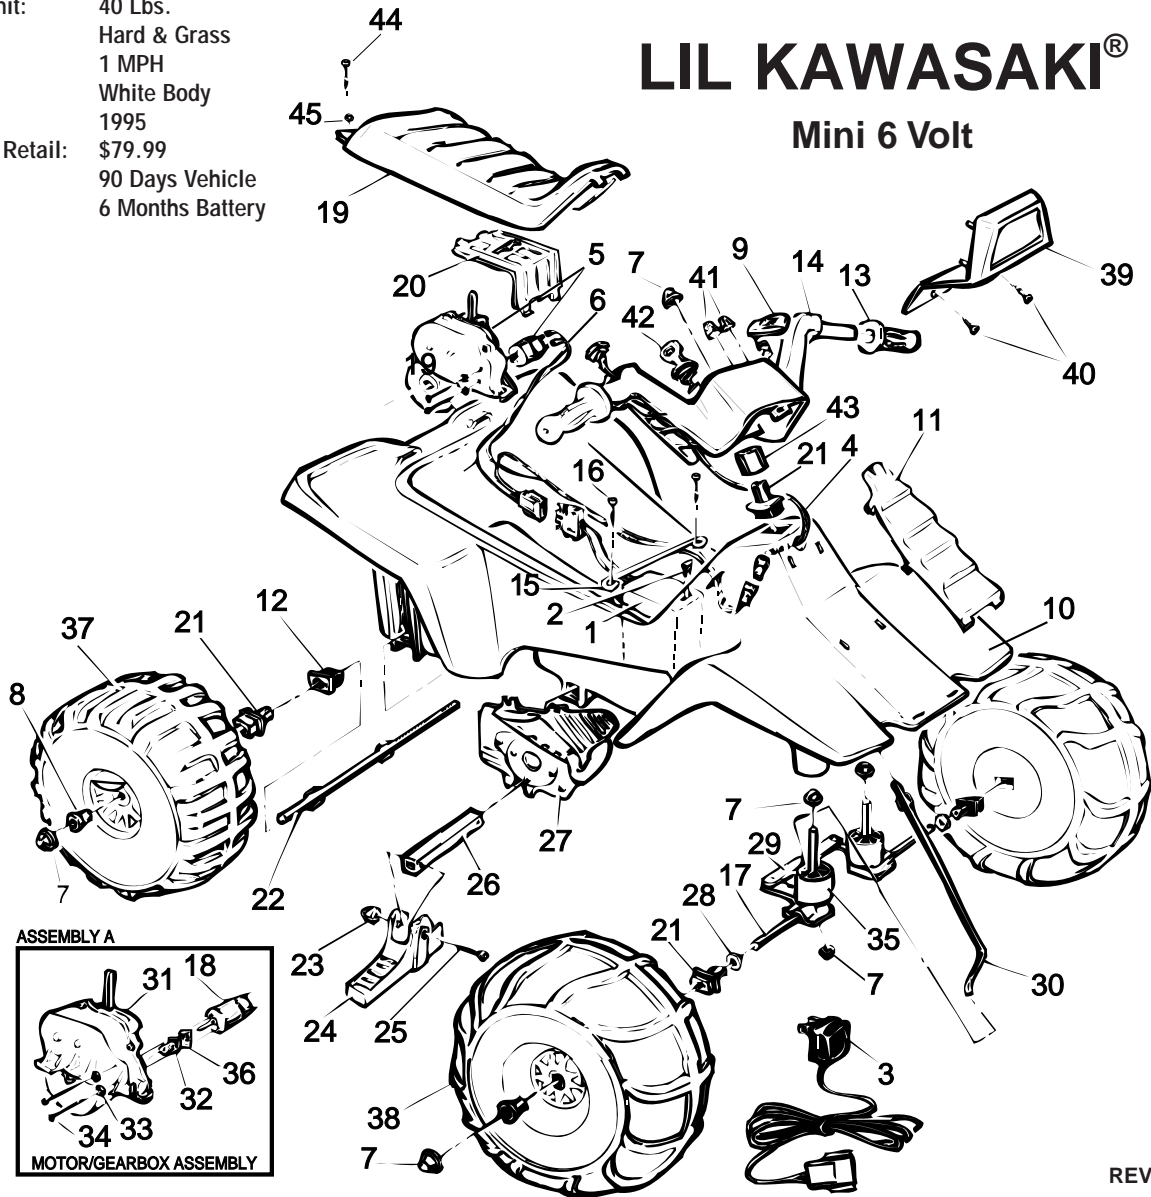

Age Range: 1-3 Yrs.
Weight Limit: 40 Lbs.
Surfaces: Hard & Grass
Speed: 1 MPH
Colors: White Body
Intro: 1995
Suggested Retail: $79.99
Warranty: 90 Days Vehicle
6 Months Battery

75520-9993

LIL KAWASAKI®

Mini 6 Volt

REV. 09/11/03

Item No.	Description	Part No.	Qty.	Item No.	Description	Part No.	Qty.	Item No.	Description	Part No.	Qty.
1	Battery 6 Volt (4AH)	0801-0336	1	20	Motor Cover	73560-9489	1	39	Headlight Rim N/A	77440-2219	1
2	25 Amp Fuse	0801-0151	1	21	Bushing w/Long Extension	78560-2659	5	40	#10 x 3/4" Screw	0801-0309	2
3	Charger (4AH)	00801-0976	1	22	Rear Axle	74504-4539	1	41	Knobs N/A	78570-2179	2
4	Switch Assembly	78560-9799	1	23	Acorn Nut N/A	0801-0218	2	42	Key/Housing Assy N/A	74550-2439	1
5	#5 Motor/Gearbox Assy	74504-9519	1	24	Footpeg (Green) N/A	77440-2169	2	43	Steering Column Spacer N/A	77440-2419	1
6	<u>Wiring Harness (Main)</u>	<u>73560-9799</u>	1	25	1-1/4" Shoulder Bolt	0801-0304	2	44	#10 x 1/2" Trusshead Scr N/A	0801-0271	1
7	.354 Cap Nut	0801-0548	8	26	Footpeg Support	76940-2179	1	45	Rivnut N/A	0801-0314	1
8	Wheel Bushing	78560-2679	4	27	False Motor Set	77440-2129	1	PARTS NOT SHOWN			
9	Microphone	74550-9479	1	28	5/16" Washer	0801-0253	2		Literature Bag N/A	75520-8001	1
10	Body (N/A)	77440-2109	1	29	Steering Linkage	74504-4219	1		Battery Foam Pocket	73560-0401	1
11	Grill	76920-2149	1	30	Steering Column N/A	72621-4239	1		Paper Decal Sheet N/A	75520-0320	1
12	Bushing w/o Extension	74504-2549	2	31	<u>#5 Gearbox</u>	<u>72629-9259</u>	1				
13	Handgrips	74504-2219	2	32	<u>Motor Drive Gear N/A</u>	<u>74504-2259</u>	1				
14	Handlebar w/Dash N/A	77440-4219	1	33	<u>Star Washer N/A</u>	<u>0801-0330</u>	2				
15	Battery Retainer	74504-4429	1	34	<u>Motor Bolt</u>	<u>0801-0269</u>	2				
16	#8 x 7/8" Trusshead Screw	0801-0228	2	35	Front Post Bush (Green) N/A	77440-2679	2				
17	Front Axle	74504-4509	2	36	D Lock Washer	0801-0329	1				
18	<u>Motor w/Pinion</u>	<u>74590-9539</u>	1	37	Rear Wheel N/A	73237-2459	2				
19	Seat (Blue) N/A	77440-2819	1	38	Front Wheel N/A	73237-2469	2				

N/A = Not Available **Bold and Underlined parts are to be purchased and installed by Service Centers only. These items may not be sold directly to consumers by Service Centers or Fisher-Price.**