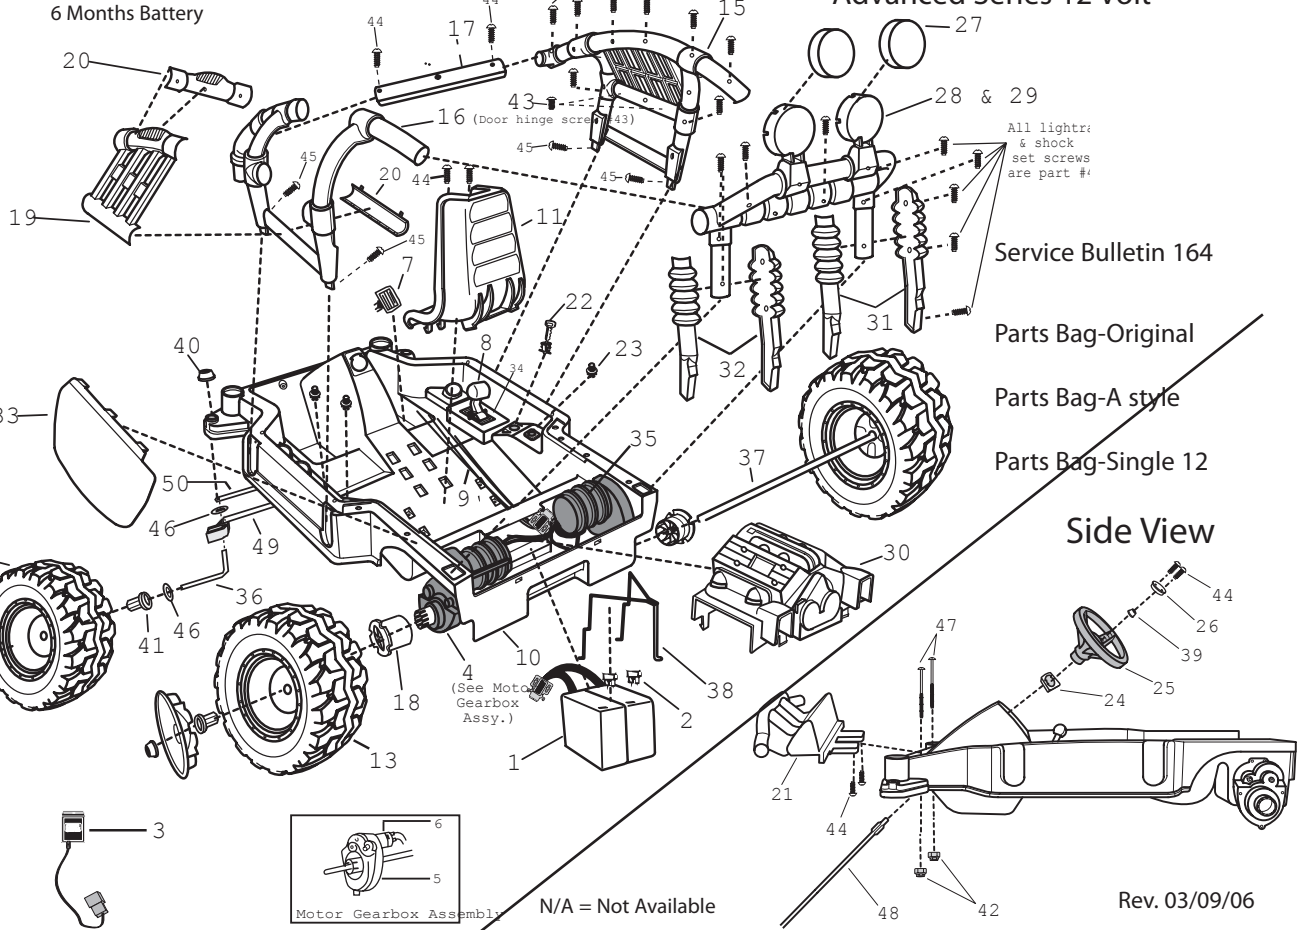

X-treme Machine

Advanced Series 12 Volt

Item No.	Description	Part No.	Qty.	Item No.	Description	Part No.	Qty.	Item No.	Description	Part No.	Qty.
Working / Electrical Parts											
1	*Battery (Super 6 v)	00801-0712	2	19	Door	74790-2179	1	42	**1/4" Nyloc Nut N/A	0801-0568	2
	*Battery (Single 12 v)	00801-0638	1	20	Door Handle / Hinge Set N/A	74790-2999	1	43	#8 x 1/2" Screw	0801-0202	2
2	Thermal Fuse	0801-0711	2	21	Brushguard N/A	74790-2129	1	44	#8 x 3/4" Screw	0801-0223	50
3	*12 Volt Charger (Super 6 v)	00801-0973	1	22	Key Assembly N/A	74550-2439	1	(10 of the 3/4" Screws are factory assembled)			
	*12 Volt Charger (Single 12 v)	00801-0972	1	23	Radio Knob	74550-2719	3	45	#8 x 1-1/2" Plascrow	0801-0308	4
4	#7 Motor GearBox Assy.	00968-2910	2	24	Steering Column Collar	74790-2339	1	46	7/16" (Large) Washer	0801-0196	4
5	#7 Gearbox	74310-9529	2	25	Steering Wheel	74790-2319	1	47	**1/4"-20 x 2-3/4" Bolt N/A	0801-0571	2
6	Motor w/Pinion	00968-2701	2	26	Steering Wheel Cap	74790-2329	1	48	Steering Column N/A	74790-9239	1
7	Footboard Assembly	73180-9389	1	27	Light Cover	74790-2169	2	49	Steering Linkage	74790-9219	1
8	Shifter Assembly	74310-9239	1	28	Front Light Bar (w/Rear Bar)	74790-9189	1	50	Steering Linkage Crossbar	74790-4229	1
9	Wiring Harness (H Style N/A)	74790-9799	1	29	Rear Light Bar w/Front Bar	74790-9189	1	Parts Not Shown			
	Wiring Harness (A Style)	74790-9899	1	30	Decorative Engine	74790-211A	1		*Literature Bag N/A	74790-9019	1
Plastic Parts				31	Right Shock Set (2 pcs ea Set)	74790-9539	1		*Owner's Manual	74790-0920	1
10	Vehicle Body (N/A)	74790-2109	1	32	Left Shock Set (2 pcs. ea. Set)	74790-9519	1		3 Language Owner's Man N/A	74799-0824	1
11	Seat	74790-2309	1	33	Fender Set	74790-9029	1		*Large Parts Bag 1	74790-9249	1
12	Front Wheel	74790-2469	2	34	Harness/Shifter Cover	74790-2299	1		*Large Parts Bag 2 N/A	74790-9269	1
13	Rear Wheel	74790-2459	2	35	Motor Cover	74750-2359	2		*Small Parts Bag N/A	74790-9259	1
14	Hubcap	74790-2479	4	Hardware					Decal Sheet	74790-0310	1
15	Rollcage Right (w/o Screws N/A)	74790-9069A	1	36	Front Axle	74790-4509	2		Channel Cover (Front) N/A	74790-2279	1
16	Rollcage / Left (w/o Screws)	73180-9049A	1	37	Rear Axle (length 32") N/A	74790-4519	1		Channel Cover (Rear) N/A	74790-2289	1
17	Rollcage Crossbar N/A	74790-9559	1	38	*Battery Retainer	74790-4019	1		Footswitch	00801-0933	1
18	Driver	74460-2249	2	39	.354 Cap Nut (Black)	0801-0604	1		Switch Control (Shifter) (Rocker Type)	00801-0923	1
				40	.437 Cap Nut (Black)	0801-0226	6		Hi-Speed Lock Out Screw	0801-0254	1
				41	Hex Bushing	73233-2559	6				

*Service Bulletin 164

** N/A Separately. Must order Small Parts Bag 74790-9259.

Bold and Underlined parts are to be purchased and installed by Service Centers only. These items may not be sold directly to consumers by Service Centers or Fisher-Price.