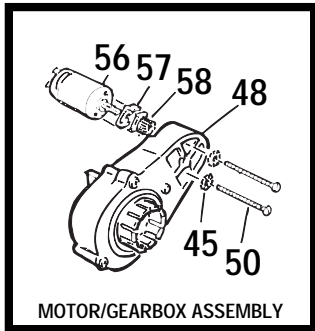

Preschool Series
6 Volt

ASSEMBLY A

Rev. 12/03/03

Item No.	Description	Part No.	Qty.	Item No.	Description	Part No.	Qty.	Item No.	Description	Part No.	Qty.
1	Battery	00801-1234	1	25	Shift Lever	74550-2229	1	50	Motor Bolts	0801-0269	2
2	25 Amp Fuse	0801-0151	1	26	Front Post Bushing	74770-2669	2	51	Dashboard/Busy Box Plate Assembly N/A	74770-2699	1
3	Charger, 6 Volt	00801-0975	1	27	Radio Dial	74771-2719	1	52	Key and Hous Assembly N/A	74550-2439	1
4	Footboard Assembly N/A	76803-9159	1	28	Pretend Engine N/A	74771-2119	1	53	#6 x 1/2" Phillips Screw	0801-0222	6
5	Control Switch	00801-0885	1	29	Dashboard	N/A	1	54	Radio Knob	74550-2719	2
6	3A Motor Gearbox Assy.	74780-9509	1	30	Axle Bushing	74550-2689	3	55	#6 x 1-1/2" Screw	0801-0221	2
7	Main Harness	74770-9799	1	31	Rear Axle Spacer N/A	76136-4419	1	56	Motor Only	N/A	1
8	Grill Assembly	N/A	1	32	7/16" Washer	0801-0196	3	57	D-Lock Washer	0801-0329	1
9	Headlight Decal Sheet N/A	74760-0320	1	33	#10 x 1/2" Phillips Screw	0801-0255	1	58	Motor Drive Gear	74550-2269	1
10	Headlight Lens N/A	74770-2279	2	34	.437 Cap Nut	0801-0226	2	PARTS NOT SHOWN			
11	Turn Signal Lens	74770-2349	2	35	Driver	73233-2239	1	Traction Band Set (4)	76131-2019	1	
12	Body N/A	N/A	1	36	Snap In Hoodlatch	78490-9559	2	Radiator Decal Sheet N/A	74560-6029	1	
13	Hood N/A	N/A	1	37	Rear Axle	76135-4509	1	Microphone	74770-9489	1	
14	#8 x 1/2" Plascrew N/A	0801-0202	5	38	Taillight Housing Set	73233-2759	1	Screws For Busy-Box	0801-0222	2	
15	Steering Column N/A	76135-4239	1	39	Taillight Lens Set	73233-2279	1	Axle Supports	74770-2369	2	
16	#8 x 3/4" Trusshead Screw	0801-0228	4	40	#8 x 1" Plastilock Screw N/A	0801-0224	6	Foam Plugs N/A	76135-2199	2	
17	Steering Linkage	76181-4229	1	41	Gas Cap and Flange N/A	73233-9249	1	Literature Bag N/A	74770-9019	1	
18	Front Axle	73241-4509	2	42	Roll-Bar	76135-4219	1	Harness Fastener N/A	0801-0311	1	
19	5/16" Washer	0801-0253	2	43	Roll-Bar Cover Set N/A	74770-2179	1	Decal Sheet N/A	74779-0330	1	
20	Round Bushing	74770-2539	4	44	Steering Wheel Cap	74550-2729	1				
21	Wheel	76133-2459	4	45	Star Washer N/A	0801-0330	2				
22	.354 Cap Nut	0801-0604	5	46	Steering Wheel Cover N/A	76133-2339	1				
23	Motor Cover (original N/A see note below)		1	47	Steering Wheel Base N/A	74779-2129	1				
	send motor cover 74750-2359 and (2) 0801-0273 Screws			48	Gearbox Only N/A	N/A	1				
24	Pretend Engine Plug Wires	78480-2129	1	49	Windshield Assembly N/A	N/A	1				