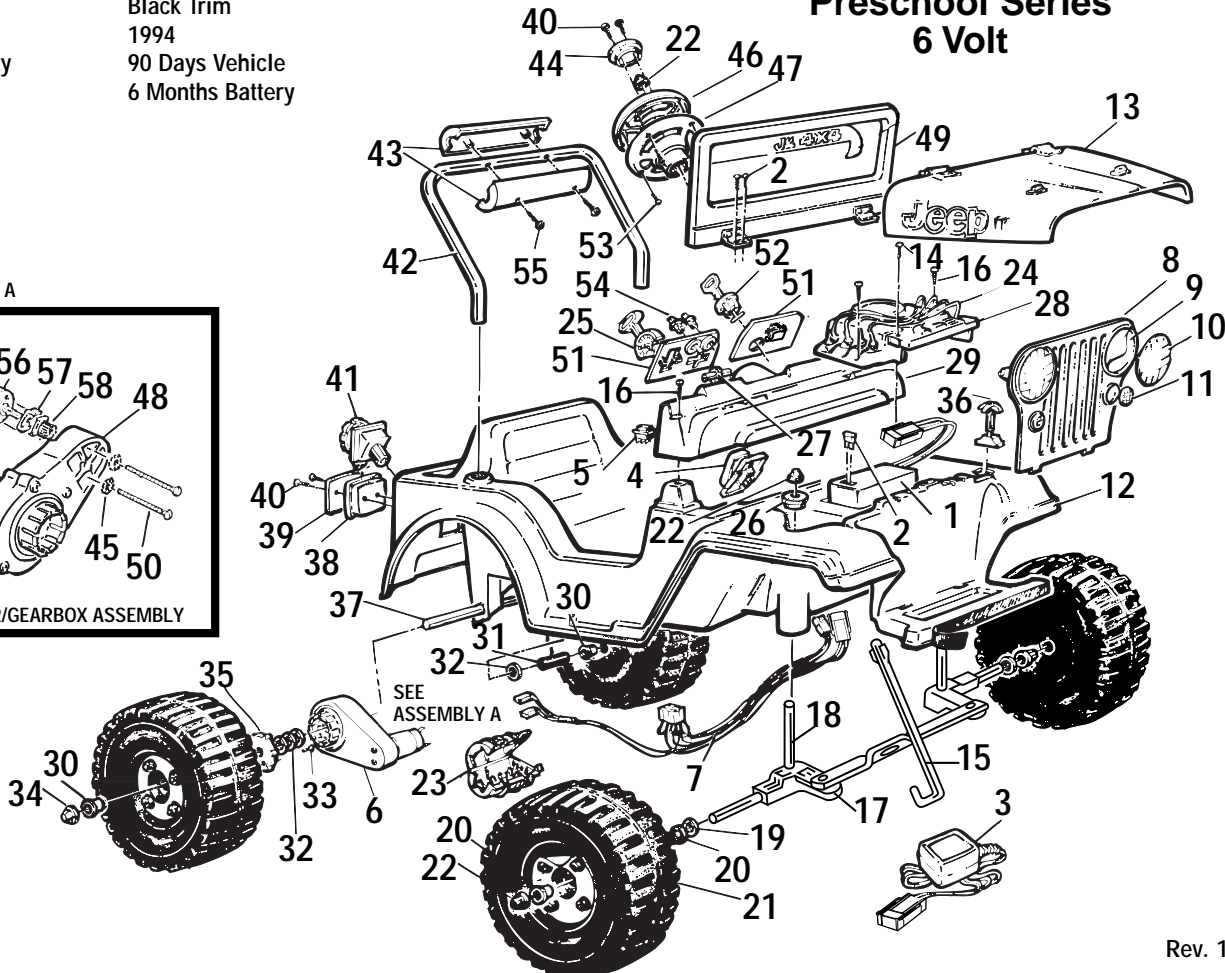

Age Range: 1-1/2 to 6 Years
Weight Limit: 50 Lbs.
Surfaces: Hard
Speed: 2.5 MPH
Colors: Yellow Body
Black Wheels
Black Trim
Intro: 1994
Warranty: 90 Days Vehicle
6 Months Battery

74770-9993 / 84770 Lil Sand Blaster

Preschool Series
6 Volt

ASSEMBLY A

Rev. 12/03/03

Item No.	Description	Part No.	Qty.	Item No.	Description	Part No.	Qty.	Item No.	Description	Part No.	Qty.
1	Battery	00801-1234	1	25	Shift Lever	74550-2229	1	50	Motor Bolts	0801-0269	2
2	25 Amp Fuse	0801-0151	1	26	Front Post Bushing	74770-2669	2	51	Dashboard/Busy Box Plate Assembly N/A	74770-2699	1
3	Charger, 6 Volt	00801-0975	1	27	Radio Dial	74771-2719	1	52	Key and Hous Assembly N/A	74550-2439	1
4	Footboard Assembly N/A	76803-9159	1	28	Pretend Engine N/A	74771-2119	1	53	#6 x 1/2" Phillips Screw	0801-0222	6
5	Control Switch	00801-0885	1	29	Dashboard	N/A	1	54	Radio Knob	74550-2719	2
6	3A Motor Gearbox Assy.	74780-9509	1	30	Axle Bushing	74550-2689	3	55	#6 x 1-1/2" Screw	0801-0221	2
7	Main Harness	74770-9799	1	31	Rear Axle Spacer N/A	76136-4419	1	56	Motor Only	N/A	1
8	Grill Assembly	N/A	1	32	7/16" Washer	0801-0196	3	57	D-Lock Washer	0801-0329	1
9	Headlight Decal Sheet N/A	74760-0320	1	33	#10 x 1/2" Phillips Screw	0801-0255	1	58	Motor Drive Gear	74550-2269	1
10	Headlight Lens N/A	74770-2279	2	34	.437 Cap Nut	0801-0226	2	PARTS NOT SHOWN			
11	Turn Signal Lens	74770-2349	2	35	Driver	73233-2239	1	Traction Band Set (4)	76131-2019	1	
12	Body N/A	N/A	1	36	Snap In Hoodlatch	78490-9559	2	Radiator Decal Sheet N/A	74560-6029	1	
13	Hood N/A	N/A	1	37	Rear Axle	76135-4509	1	Microphone	74770-9489	1	
14	#8 x 1/2" Plascrew N/A	0801-0202	5	38	Taillight Housing Set	73233-2759	1	Screws For Busy-Box	0801-0222	2	
15	Steering Column N/A	76135-4239	1	39	Taillight Lens Set	73233-2279	1	Axle Supports	74770-2369	2	
16	#8 x 3/4" Trusshead Screw	0801-0228	4	40	#8 x 1" Plastilock Screw N/A	0801-0224	6	Foam Plugs N/A	76135-2199	2	
17	Steering Linkage	76181-4229	1	41	Gas Cap and Flange N/A	73233-9249	1	Literature Bag N/A	74770-9019	1	
18	Front Axle	73241-4509	2	42	Roll-Bar	76135-4219	1	Harness Fastener N/A	0801-0311	1	
19	5/16" Washer	0801-0253	2	43	Roll-Bar Cover Set N/A	74770-2179	1	Decal Sheet N/A	74779-0330	1	
20	Round Bushing	74770-2539	4	44	Steering Wheel Cap	74550-2729	1				
21	Wheel	76133-2459	4	45	Star Washer N/A	0801-0330	2				
22	.354 Cap Nut	0801-0604	5	46	Steering Wheel Cover N/A	76133-2339	1				
23	Motor Cover (original N/A see note below)		1	47	Steering Wheel Base N/A	74779-2129	1				
	send motor cover 74750-2359 and (2) 0801-0273 Screws			48	Gearbox Only N/A	N/A	1				
24	Pretend Engine Plug Wires	78480-2129	1	49	Windshield Assembly N/A	N/A	1				

N/A = Not Available

Bold and Underlined parts are to be purchased and installed by Service Centers only. These items may not be sold directly to consumers by Service Centers or Fisher-Price.