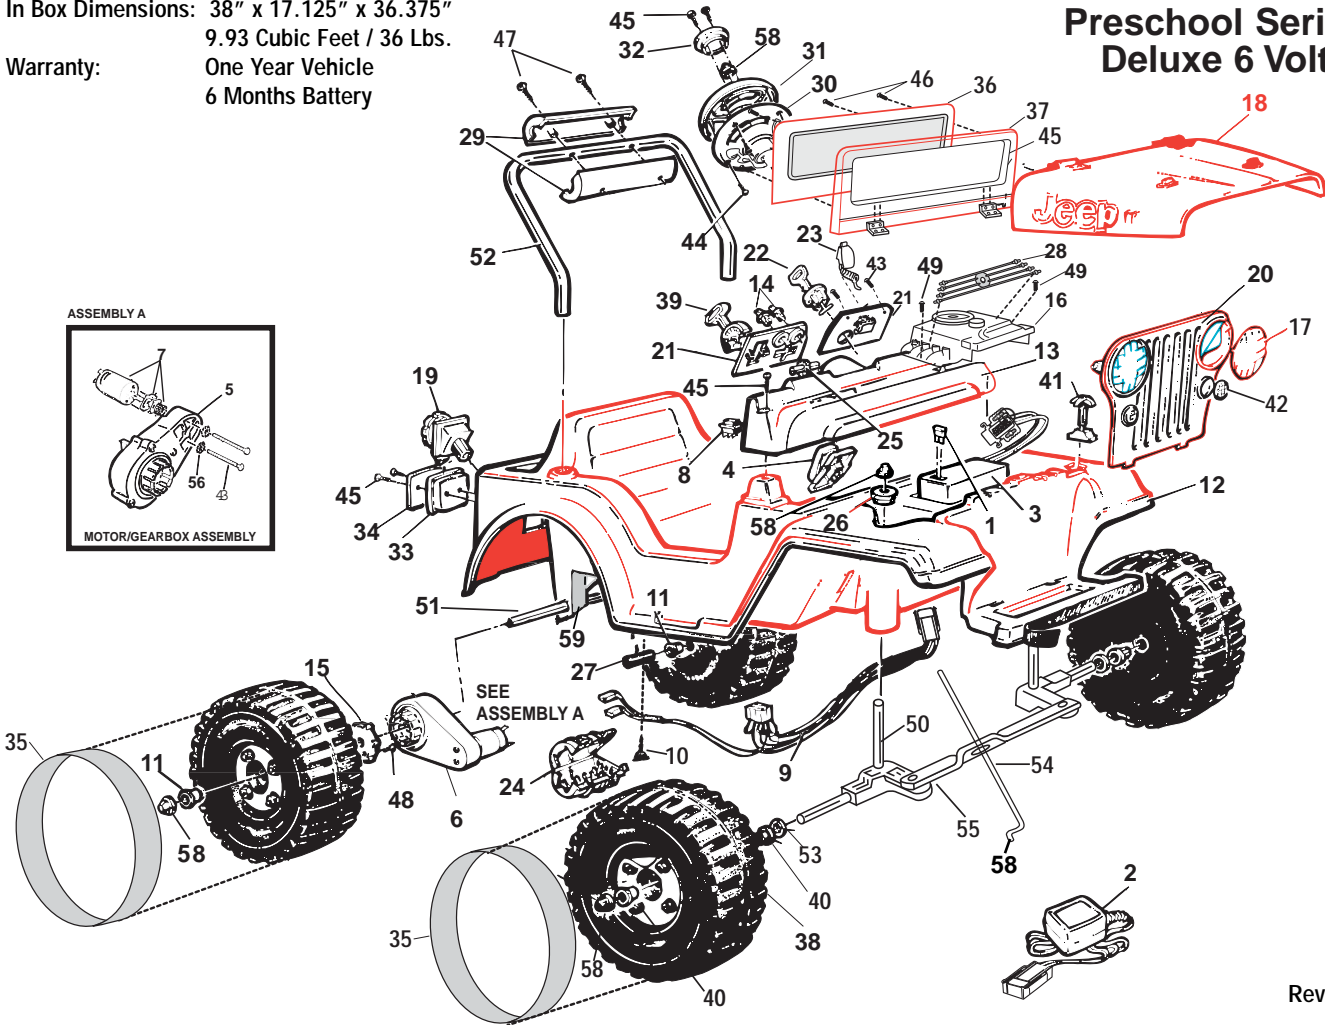

Age Range: 1-1/2 to 4 Yrs.
Weight Limit: 50 Lbs.
Surfaces: Hard
Speed: 2.5 MPH Forward & Reverse
Colors: Red Body
Intro: Released 6-99 (avail 11-99)
Suggested Retail: $88.00
In Box Dimensions: 38" x 17.125" x 36.375"
9.93 Cubic Feet / 36 Lbs.
Warranty: One Year Vehicle
6 Months Battery

74598-9993 Lil Wrangler

(Walmart Exclusive)

Preschool Series Deluxe 6 Volt

Rev. 03/24/04

Item No.	Description	Part No.	Qty.	Item No.	Description	Part No.	Qty.	Item No.	Description	Part No.	Qty.
Working / Electrical Parts											
1	25 Amp Fuse	0801-0151	1	24	Motor Cover	74750-2359	1	48	#10 x 1/2" Screw	0801-0255	1
2	6 Volt Charger	00801-0975	1	25	Radio Dial	74771-2719	1	49	#8 x 18 x 1" Fastener N/A	0801-0273	2
3	6 Volt Battery	00801-1234	1	26	Front Post Bushing	74770-2669	2	50	Front Axle	73241-4509	2
4	Footboard Assembly	74780-9159	1	27	Rear Axle Spacer N/A	76136-4419	1	51	Rear Axle	76135-4509	1
5	3A Gearbox w/Insert	74580-9269	1	28	Spark Plug Wire Set	78480-2129	1	52	Sports Bar	76135-4219	1
6	Motor Gearbox Assm	74780-9509	1	29	Sports Bar Cover Set N/A	74598-9179	1	53	5/16" Washer	0801-0253	2
7	Motor w/Pinion	74590-9539	1	30	Steering Wheel Back	74598-2739	1	54	Steering Column	74780-4239	1
8	Control Switch	00801-0885	1	31	Steering Wheel Cover	74598-2719	1	55	Steering Linkage	76181-4229	1
9	Wiring Harness	74780-9799	1	32	Steering Wheel Cap	74598-2729	1	56	Star Washer N/A	0801-0330	2
Plastic Parts											
10	Harness Fastener N/A	0801-0311	1	33	Tail Light Housing	73233-2759	1	57	.437 Cap Nut (Black)	0801-0226	2
11	Axle Bushing	74550-2689	3	34	Tail Light Lens Set	73233-2279	1	58	.354 Cap Nut (Black)	0801-0604	4
12	Body (N/A)	74598-2109A	1	35	Traction Band Set	76131-2019	1	59	Axle Post Support	74770-2369	2
13	Dash	74598-2139	1	36	Windshield	74780-2349	1	Parts Not Shown			
14	Dash / Radio Knob	74550-2719	2	37	Windshield Frame	74598-2339	1	Large Parts Bag N/A	74598-9249	1	
15	Driver	73233-2239	1	38	Wheel	76133-2459	4	Small Parts Bag	74598-9259	1	
16	False Motor	74780-2379	1	39	Shifter	74550-2229	1	Hardware Bag	74598-9259A	1	
17	Headlight Lens	74547-2279	2	40	Round (wheel) Bushing	74770-2539	4	Literature Bag N/A	74598-9019	1	
18	Hood	74598-2119	1	41	Hoodlatch Assy.	78490-9559	2	Main Decal Sheet N/A	74598-0310	1	
19	Gas Cap	74598-9059	1	42	Turn Signal Lens	74770-2349	2	Headlight Decal Sheet N/A	74598-0320	1	
20	Grille N/A	74598-9149	1	Hardware & Metal Parts							
21	Dash Panel Set (incl both sides)	74598-2699	1	43	Motor Bolts	0801-0269	2	Owner's Manual N/A	74598-0920	1	
22	Key Assembly	78490-9369	1	44	#6 x 1/2" Screw	0801-0222	11				
23	Microphone	74770-9489	1	45	#8 x 1" Screw N/A	0801-0224	12				
				46	#8 x 1/2" Screw	0801-0202	5				
				47	#6 x 1-1/2" Screw	0801-0221	2				

Bold and Underlined parts are to be purchased and installed by Service Centers only. These items may not be sold directly to consumers by Service Centers or Fisher-Price.