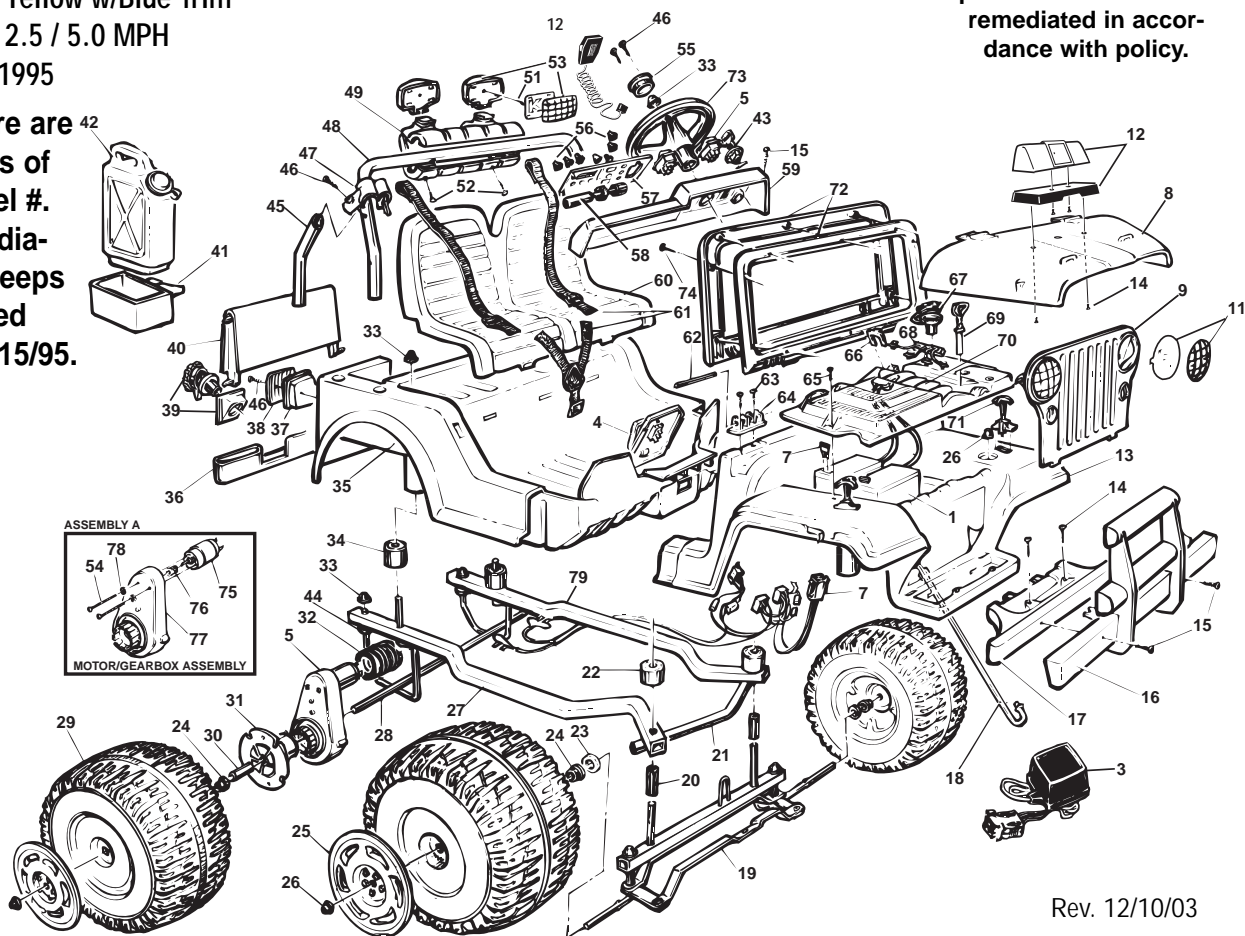

Age Range: 3 - 7 Years
Weight Limit: 130 lbs.
Surfaces: Hard, Grass, Hills
Color: Yellow w/Blue Trim
Speed: 2.5 / 5.0 MPH
Intro: 1995

74570-9993 JEEP® DUNE SQUAD™ 12-VOLT

This product is affected by the PW recall announced Oct 1998. Please confirm that the product is modified or remediated in accordance with policy.

NOTE: There are 2 versions of this model #. Use this diagram for Jeeps produced BEFORE 8/15/95.

Rev. 12/10/03

Item No.	Description	Part No.	Qty.	Item No.	Description	Part No.	Qty.	Item No.	Description	Part No.	Qty.
1	Battery	00801-0712	2	31	Driver (N/A)	74570-2239	2	61	Seat Belt N/A	78608-5519	1
2	30 Amp Fuse N/A	0801-0229	2	32	Motor Cover N/A	73233-2489	2	62	Windshield Hinge Pin	0801-0257	2
3	12 Volt Charger	00801-0973	1	33	.354 Retainer	0801-0604	5	63	#8 x 1/2" Screw	0801-0202	5
4	Footboard Assembly	73233-9159	1	34	Rear Bushing N/A	74570-2549	2	64	Windshield Hinge N/A	74570-2819	2
5	Control switch	00801-0885	2	35	Rear Clip (N/A)	78608-2279	1	65	#10 x 1" Screw	0801-0202	3
6	Motor Gearbox Assembly N/A	78608-9529	2	36	Rear Bumper N/A	74570-2629	1	66	Battery U Clip N/A	74570-2669	1
7	Harness N/A	74570-9799	1	37	Tailight Housing Set N/A	74570-2709	1	67	Radiator Cap N/A	74570-2649	1
8	Hood N/A	78608-2119	1	38	Tailight Lens Set	73233-2279	1	68	Spark Plug N/A	74570-2129	1
9	Grill N/A	74570-9809	1	39	Gas Cap/Flange Assembly	74526-2089	1	69	Dipstick N/A	74570-2329	1
10	Headlight Lens N/A	76871-2279	2	40	Tailgate N/A	78608-2139	1	70	False Motor N/A	74570-2079	1
11	Headlight/Guard Assy N/A	74570-9339	2	41	Water Bottle Holder N/A	74570-2049	2	71	Hood Latch	78490-9559	2
12	Siren/Microphone	74570-9259	1	42	Water Bottle and Cap	78608-2239	2	72	Windshield Set	74460-9619	1
13	Front Clip (N/A)	74570-2139	1	43	Key/Key Housing	73233-2439	1	73	Steering Wheel N/A	74570-2269	1
14	#8 x 3/4" Screw	0801-0223	4	44	5/16" Washer	0801-0253	4	74	#8 x 1-1/4" Screw N/A	0801-0216	10
15	#10 x 1/2" Screw	0801-0255	6	45	Roll Bar Support Tube N/A	74570-4239	2	75	Motor N/A	76229-0640	2
16	Brush Guard N/A	74570-2229	1	46	#8 x 1" Screw N/A	0801-0224	8	76	Motor Drive Gear	78608-4439	2
17	Front Bumper N/A	74570-2619	1	47	Roll Bar Bracket Set N/A	74570-2179	1	77	Gearbox N/A	74570-9269	2
18	Steering Column N/A	74570-4439	1	48	Roll Bar N/A	74570-4219	1	78	Star Washer N/A	0801-0331	4
19	Steering Linkage Assy N/A	74570-4459	1	49	KC Light Rack N/A	74570-2249	1	79	Siderail (Left) N/A	74570-4289	1
20	Spacer Axle Support N/A	N/A	1	50				PARTS NOT SHOWN			
21	Front Bumper Support N/A	76817-4159	1	51	#6 x 1/2" Screw	0801-0222	2		Literature Bag N/A	74570-9049	1
22	Front Bushing N/A	74570-2539	2	52	#6 x 1 1/2" Screw	0801-0221	2		Decal Sheet, Main N/A	74570-0330	1
23	7/16" Washer	0801-0196	2	53	KC Light/Guard Assy N/A	74570-9239	1		Decal Radiator Sheet N/A	74560-6029	1
24	Axle Bushing	74550-2689	4	54	Motor Bolt N/A	0801-0277	4		Velcro (Mic) Parts Bag N/A	74570-0000	1
25	Hubcap N/A	74570-2579	4	55	Steering Wheel Plug N/A	74570-2779	1				
26	.437 Retainer	0801-0226	6	56	Radio Knobs N/A	74570-2729	7				
27	Siderail (Right) N/A	74540-4129	1	57	Radio Bezel N/A	74570-2719	1				
28	Rear Axle N/A	74570-4529	1	58	Radio Dial N/A	74570-9739	1				
29	Wheel N/A	74570-2469	4	59	Dash N/A	74570-2359	1				
30	Wheel Spacer N/A	N/A	2	60	Seat N/A	74570-2319	1				

N/A = Not Available

Bold and Underlined parts are to be purchased and installed by Service Centers only. These items may not be sold directly to consumers by Service Centers or Fisher-Price.