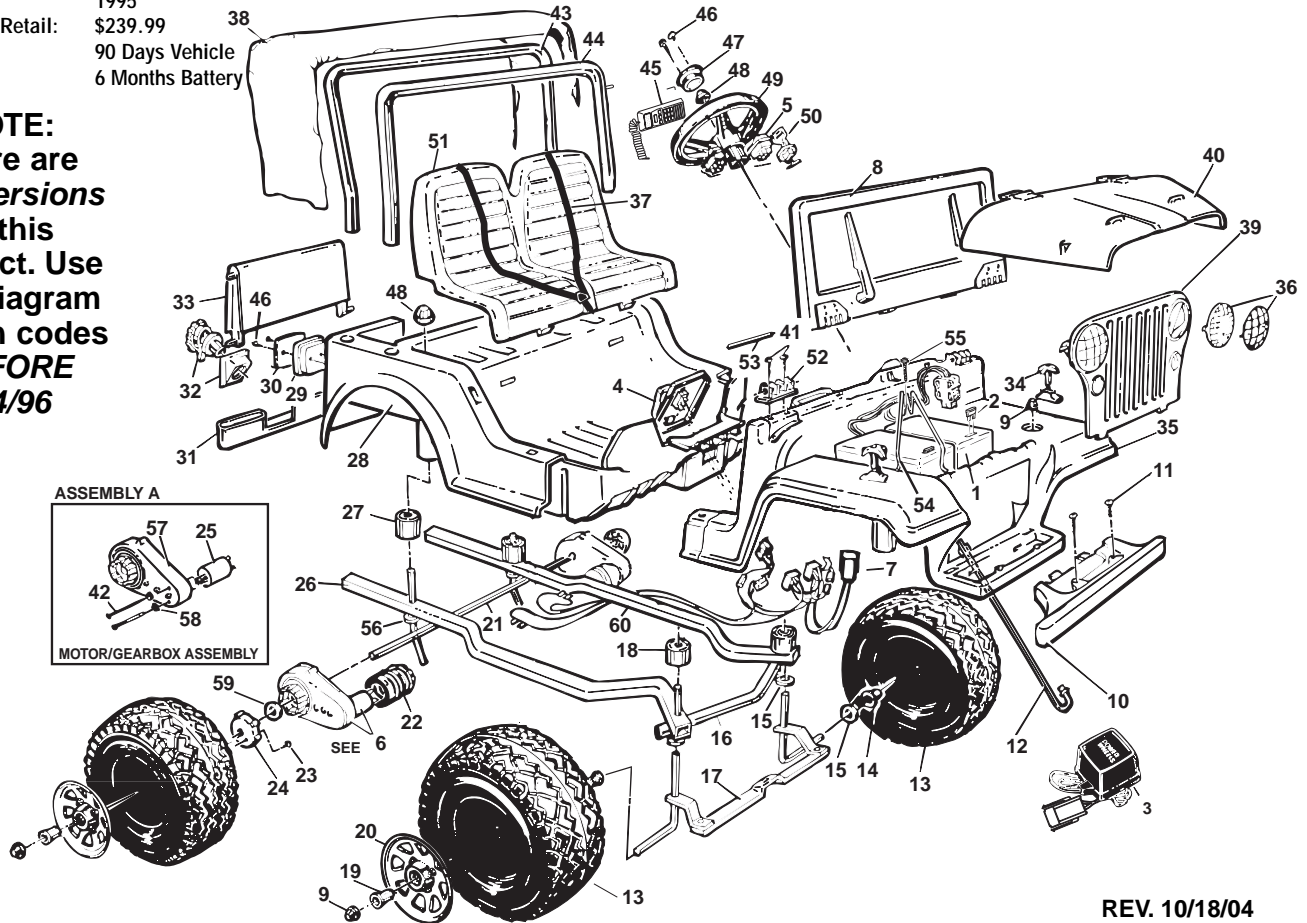

This product is affected by the PW recall announced Oct 1998. Please confirm that the product is modified or remediated in accordance with policy.

74560-9993

®

BARBIE BEACH PATROL

Advanced Series

Age Range: 3-7 Yrs.
Weight Limit: 130 Lbs.
Surfaces: Hard, Grass & Hills
Speed: 2.5 / 5.0 MPH Forward
2.5 MPH Reverse
Colors: White Body
Pink Wheels & Trim
Intro: 1995
Suggested Retail: $239.99
Warranty: 90 Days Vehicle
6 Months Battery

NOTE:
There are two versions of this product. Use this diagram for run codes BEFORE 3/4/96

REV. 10/18/04

Item No.	Description	Part No.	Qty.	Item No.	Description	Part No.	Qty.	Item No.	Description	Part No.	Qty.
1	Battery	00801-0712	2	26	Right Siderail N/A	74540-4129	1	50	Key Assembly	73233-2439	1
2	30 amp Fuse	0801-0229	2	27	Rear Bushing N/A	74560-2549	2	51	Seat N/A	74560-2309	1
3	12 Volt Charger	00801-0973	1	28	Rear Body	N/A	1	52	Windshield Hinge Set N/A	74560-2789	1
4	Footboard Assembly	73233-9159	1	29	Taillight Housing N/A	74560-2759	1	53	#10 x 3" Screws N/A	0801-0256	2
5	Control Switch	00801-0885	2	30	Taillight Lens Set	73233-2279	1	54	Battery Retainer	74540-4419	1
6	Motor/Gearbox Assembly	76817-9519	2	31	Rear Bumper N/A	74560-2529	1	55	#10 x 1" Screw	0801-0220	1
<u>7</u>	<u>Main Harness</u>	<u>73233-9799</u>	1	32	Gas Cap/Flange Assembly N/A	74560-2029	1	56	5/16" Washer	0801-0253	4
8	Windshield Assembly	74560-9769	1	33	Tailgate N/A	73231-2139	2	<u>57</u>	<u>Gearbox</u>	<u>74560-9269</u>	<u>2</u>
9	.437 Cap Nut	0801-0227	6	34	Hoodlatch	74560-9079	1	<u>58</u>	<u>Star Washer N/A</u>	<u>0801-0331</u>	<u>4</u>
10	Front Bumper N/A	74560-2519	1	35	Front Body N/A	74560-2339	1	59	Wheel Spacer	73233-2369	2
11	8 x 3/4" Screw	0801-0223	2	36	Headlight/Guard Assembly N/A	74560-9339	1	60	Left Siderail N/A	74540-4119	1
12	Steering Column N/A	74560-4239	1	37	Seatbelt N/A	74560-5349	1				
13	Wheel	3800-6916	4	38	Canopy (N/A separately)	74560-5519	1				
14	Axle Bushing	74550-2689	2		(send H.E. Lit bag 74560-9139)						
15	7/16" Washer	0801-0196	4	39	Grill N/A	74560-9809	1				
16	Front Bumper Support N/A	76817-4159	1	40	Hood N/A	74560-2079	1				
17	Steering Linkage N/A	76817-4229	1	41	#8 x 1/2" Screw	0801-0202	4				
18	Front Bushing N/A	74560-2539	2	<u>42</u>	<u>Motor Bolts N/A</u>	<u>0801-0300</u>	<u>4</u>				
19	Hex Bushing N/A	74560-2559	4	43	Rear Roll-Bar N/A	76821-4219	1				
20	Hubcap	74560-2579	4	44	Front Roll-Bar N/A	76821-4239	1				
21	Rear Axle Assembly N/A	76817-4559	1	45	Talking Phone, English N/A	74560-9449	1				
22	Motor Cover N/A	73233-2489	2	46	#8 x 1" Screw N/A	0801-0224	6				
23	#10 x 1/2" Screw	0801-0255	4	47	Steering Wheel Plug N/A	74560-2729	1				
24	Driver	73233-2239	2	48	.354 Cap Nut	0801-0548	3				
<u>25</u>	<u>Motor/Pinion Assembly</u>	<u>N/A</u>	<u>2</u>	49	Steering Wheel N/A	73231-2129	1				

N/A = Not Available **Bold and Underlined parts are to be purchased and installed by Service Centers only. These items may not be sold directly to consumers by Service Centers or Fisher-Price.**