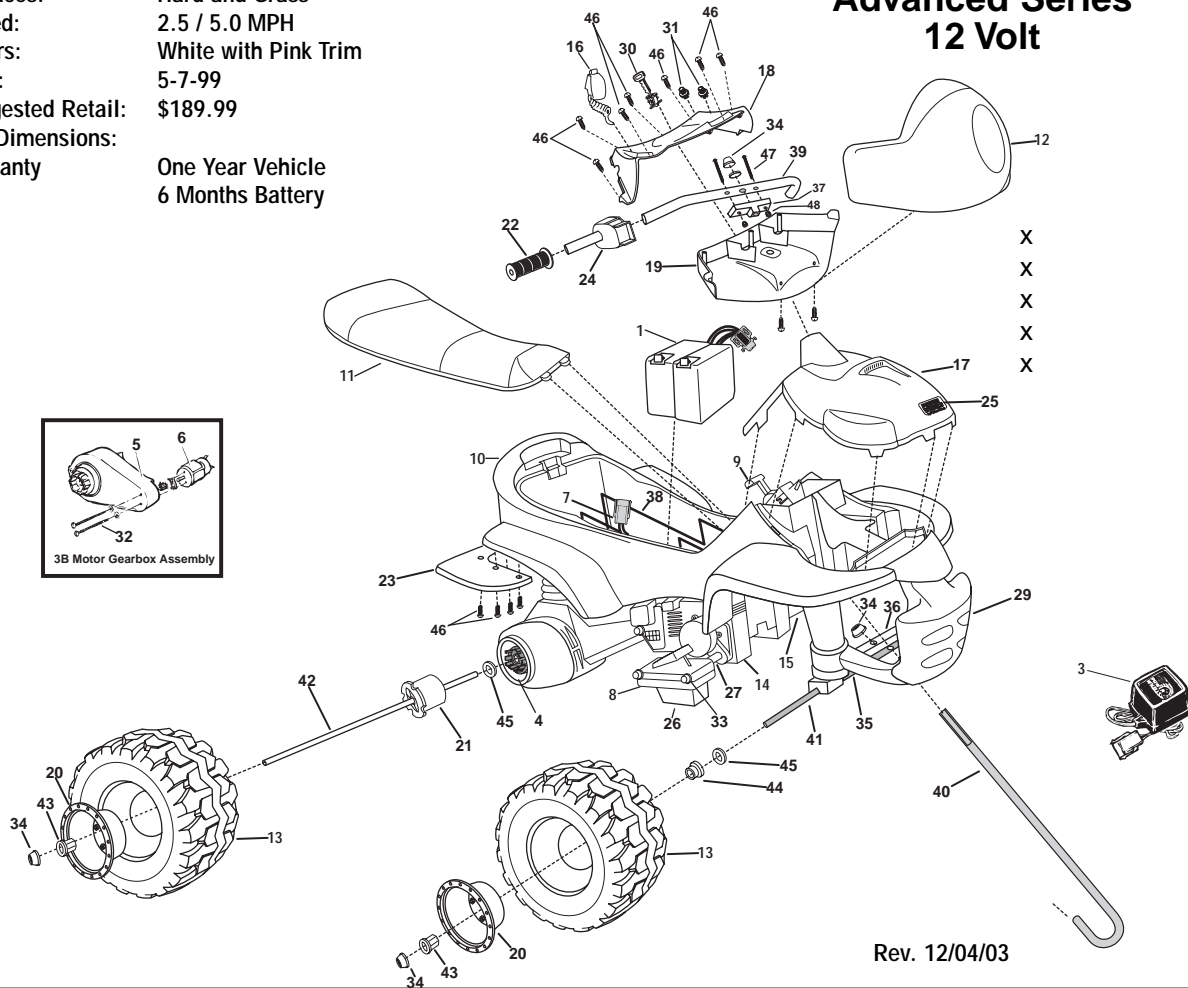

74558-9993 Barbie Sport Restage

Age Range: 3-7 Years
Weight Limit: 65 Lbs.
Surfaces: Hard and Grass
Speed: 2.5 / 5.0 MPH
Colors: White with Pink Trim
Intro: 5-7-99
Suggested Retail: $189.99
Box Dimensions:
Warranty: One Year Vehicle
6 Months Battery

K mart Exclusive

Advanced Series
12 Volt

Rev. 12/04/03

Item	Part	No.	Description	No.	Qty.	Part	Item		
Working / Electrical Parts									
1	Battery	00801-0712	1						
3	12V Charger	00801-0973	1						
4	3B Motor Gearbox Assembly	74110-9519	2						
5	Gearbox W/out Motor	74550-9279	2						
6	Motor Pinion Assembly N/A	74110-9539	2						
7	Main Harness Assembly	74110-9889	1						
8	Footboard Assembly	74527-9169	1						
9	Shifter Assembly	74310-9239	1						
Plastic / Other Parts									
10	Body N/A	74558-2109	1						
11	Seat	B2008-2309	1						
12	Front Fairing N/A	74750-2749	1						
13	Wheel	74558-2469	4						
14	False Motor Cover / Right N/A	74558-2059	1						
15	False Motor Cover / Left N/A	74558-2069	1						
16	Microphone	74110-9479	1						
17	Cowling Assembly	74558-9099	1						
18	Dash - Upper N/A	74558-2759	1						
19	Dash - Lower N/A	74558-2769	1						
Hardware / Metal Parts									
20	Hubcap	74590-2579	4			41	Front Axle	74110-4509	1
21	Driver (10 Rib)	74460-2249	2			42	Rear Axle	74110-4549	1
22	Handgrip Set N/A	74558-9229	1			43	Hex Bushing	73233-2559	2
23	Mud Flap Set N/A	74558-9289	1			44	Axle Bushing	74550-2689	2
24	Sound Box Assembly	74750-9449	1			45	7/16" Washer	0801-0196	6
25	PW Emblem	74460-9069	1			46	#8 x 3/4" Phillips Screw	0801-0223	25
26	Footboard / Lower	74558-2179	1			47	#10 x 1-1/2" Phill Screw N/A	76222-4459	2
27	Footboard Support	76262-4439	2			48	#10 Nylock Lock Nut N/A	0801-0318	2
29	Brushguard	74558-2079	1						
30	Key Housing Assm.	78490-9369	1						
31	Radio Knob N/A	78570-2179	2						
32	Motor Bolts	0801-0269	1						
33	.354 Cap Nut	0801-0548	4						
34	.437 Cap Nut	0801-0227	8						
35	Steering Linkage Assm.	74110-9239	1						
36	Crossbar	73690-4649	1						
37	Powdered Metal Neck	76816-4289	1						
38	Battery Retainer	74110-4429	1						
39	Handlebar	74750-4229	1						
40	Steering Column	74110-4249	1						
Parts Not Shown									
	Large Parts Bag N/A						74558-9349	1	
	Small Parts Bag N/A						74558-9259	1	
	Hardware Bag N/A						74558-9279	1	
	Literature Bag N/A						74558-9029	1	
	Owner's Manual						74558-0920	1	
	Decal Sheet N/A						74558-0310	1	
	Clip Adhesive						0801-0313	1	
	Footrest (not shown)						74558-2189	1	

Bold and Underlined parts are to be purchased and installed by Service Centers only. These items may not be sold directly to consumers by Service Centers or Fisher-Price.