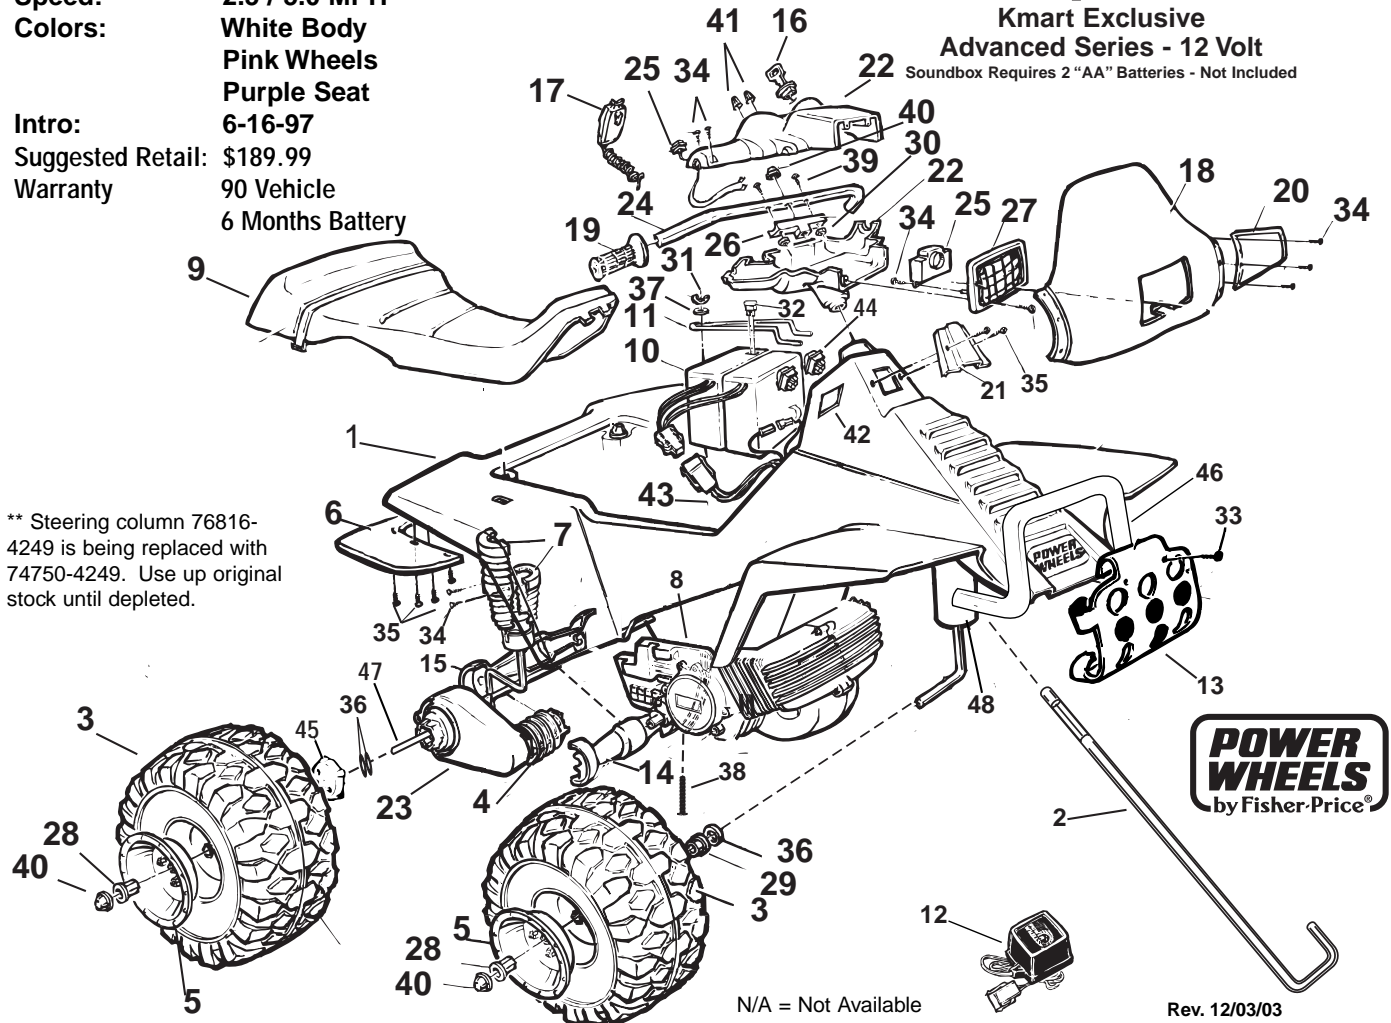

This product is affected by the PW recall announced Oct 1998. Please confirm that the product is modified or remediated in accordance with policy.

Age Range: 3-7 Years
 Weight Limit: 65 Lbs.
 Surfaces: Hard, Grass & Hills
 Speed: 2.5 / 5.0 MPH
 Colors: White Body
 Pink Wheels
 Purple Seat

Intro: 6-16-97
 Suggested Retail: \$189.99
 Warranty: 90 Vehicle
 6 Months Battery

74557-9993 Barbie® Sport Mobile

Kmart Exclusive
 Advanced Series - 12 Volt
 Soundbox Requires 2 "AA" Batteries - Not Included

*** New motor cover # 74750-2359 (effective 5-24-98). Sub to new when original 76803-2489 is depleted.