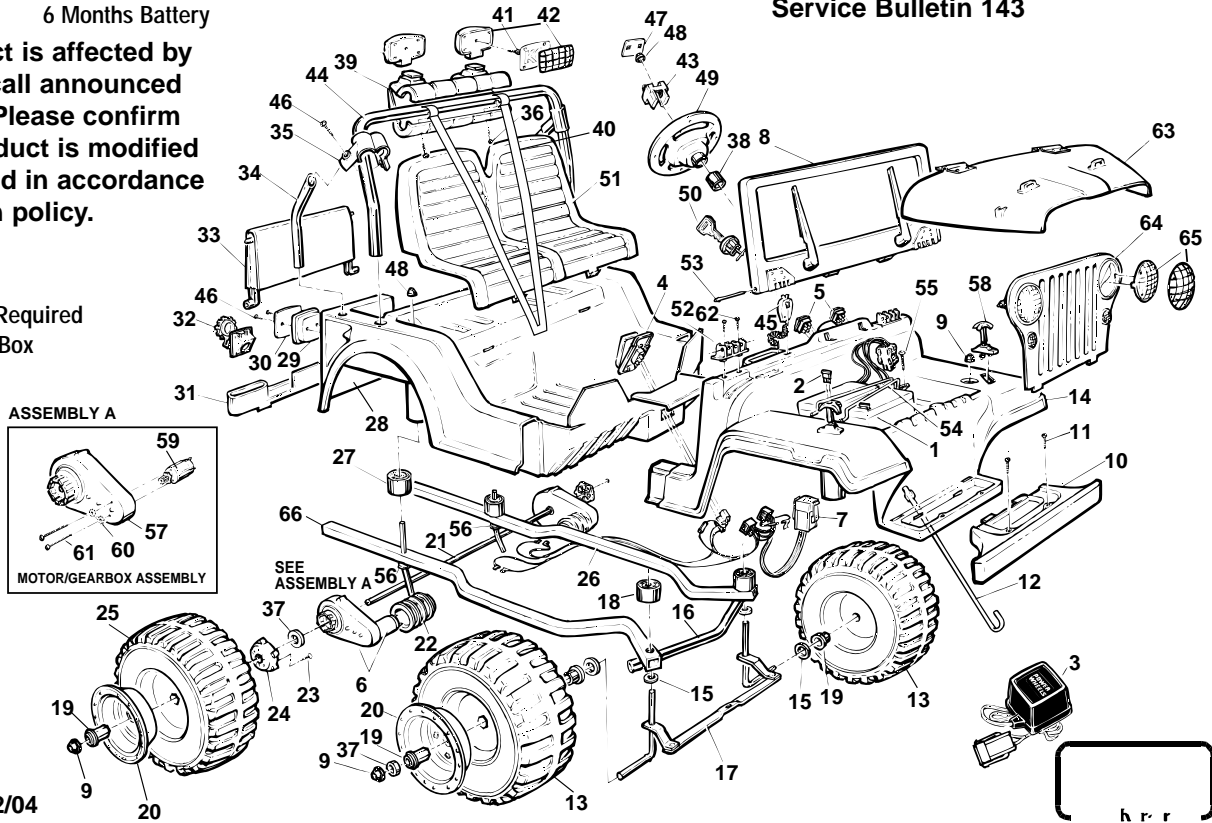

For 74540-9993 Jeeps produced Before 7-24-95

**74540-9993 / 86380
Super Sound Jeep® 4X4**

Age Range: 3-7 Yrs.
Weight Limit: 130 Lbs.
Surfaces: Hard, Grass & Hills
Speed: 2.5 / 5.0 MPH
Colors: Red Body
Black Tires & Trim
Flame Design
Intro: 1994
Suggested Retail: $189.99
Warranty: 90 Vehicle
6 Months Battery

**Advanced Series
12-Volt**

Service Bulletin 142

Service Bulletin 143

**This product is affected by
the PW recall announced
Oct 1998. Please confirm
that the product is modified
or remediated in accordance
with policy.**

**3 AA Batteries Required
for Sound Box**

REV. 01/12/04

Item No.	Description	Part No.	Qty.	Item No.	Description	Part No.	Qty.	Item No.	Description	Part No.	Qty.
1	Battery	00801-0712	2	27	Rear Bushing N/A	73233-2549	2	53	**#10 x 3" Screw N/A	0801-0256	2
2	30 AMP Fuse N/A	0801-0229	2	28	Rear Body N/A	76817-2249	1	54	Battery Retainer	74540-4419	1
3	12 Volt Charger	00801-0973	1	29	Taillight Housing Set	73233-2759	1	55	#10 x 1" Screw	0801-0220	1
4	*Footboard Assembly	73233-9159	1	30	Taillight Lens Set	73233-2279	1	56	5/16" Washer	0801-0253	4
5	Control Switch	00801-0885	2	31	Rear Bumper N/A	74440-2039	1	57	<u>4A Gearbox Only N/A</u>	<u>73233-9269</u>	<u>2</u>
6	4A Motor/Gearbox Assy N/A	76819-9519	2	32	Gas Cap/Flange Assy N/A.	73233-9249	1	58	Hoodlatch	78490-9559	2
7	<u>*Main Harness</u>	<u>73233-9799</u>	<u>1</u>	33	Tailgate N/A	73243-2129	1	59	<u>Motor/Pinion Assembly N/A</u>	<u>76819-9519</u>	<u>2</u>
8	Windshield Assembly N/A	73233-9639	1	34	Light-Bar Support Tube N/A	74450-2249	2	60	<u>Star Washer N/A</u>	<u>0801-0331</u>	<u>4</u>
9	.437 Cap Nut	0801-0226	1	35	Light-Bar Bracket Set	73233-2179	1	61	<u>Motor Bolts N/A</u>	<u>0801-0300</u>	<u>4</u>
10	Front Bumper N/A	73233-2519	1	36	#6 x 1-1/2" Screw	0801-0221	2	62	#8 x 1/2" Screw	0801-0202	4
11	8 x 3/4" Screw	0801-0223	2	37	Wheel Spacer	73233-2369	4	63	Hood N/A	76817-2359	1
12	Steering Column N/A	74540-4259	1	38	Steering Wheel Spacer (N/A)	74540-2279	1	64	Grill N/A	73233-9809	1
13	Front Wheel N/A	76266-2459	2	39	KC® Light Rack N/A	74440-2059	1	65	Headlight/Guard Assembly	73233-9339	1
14	Front Body N/A	76231-2459	1	40	Seat Belts N/A	78608-5519	1	66	Right Siderail N/A	74540-4129	1
15	7/16" Washer	0801-0196	4	41	#6 x 1/2" Phillips Screw	0801-0222	4	PARTS NOT SHOWN			
16	Front Bumper Support N/A	76817-4159	1	42	KC Light Guard Assy N/A	73233-9219	1		Windshield Decal N/A	73243-6059	1
17	Steering Linkage N/A	74540-4249	1	43	*Sound Module N/A	76804-9449	1		Radiator Decal N/A	74560-6029	1
18	Front Bushing N/A	73233-2539	2	44	Sport Bar N/A	74450-4209	1		Main Decal N/A	74540-0300	1
19	Hex Bushing	73233-2559	6	45	Microphone	73233-9479	1		Literature Bag (N/A)	74540-9029	1
20	Hubcap	73233-2579	4	46	#8 x 1" Screw N/A	0801-0224	6		Hood Decal N/A	74540-6059	1
21	Rear Axle Assembly N/A	76229-4139	1	47	*Steering Wheel Plate N/A	73233-2729	1		Use & Care Manual N/A	74540-CCCC	1
22	Motor Cover N/A	73233-2489	2	48	.354 Cap Nut	0801-0604	3		Steering Wheel Tool	78640-2629	1
23	#10 x 1/2" Plascrow	0801-0255	4	49	*Steering Wheel N/A	76804-2739	1		Harness Kit w/Switches N/A	71234-CS89	1
24	Driver	73233-2239	2	50	Key Assembly	73233-2439	1				
25	Rear Wheel N/A	76231-2459	2	51	Seat N/A	76817-2309	1				
26	Left Siderail N/A	74540-4119	1	52	**Windshield Hinge Set N/A	73233-2779	1				

N/A = Not Available

*See Service Bulletin 142   **See Service Bulletin 143

Bold and Underlined parts are to be purchased and installed by Service Centers only. These items may not be sold directly to consumers by Service Centers or Fisher-Price.