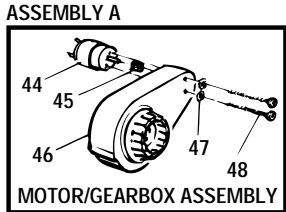

Service Bulletin 157