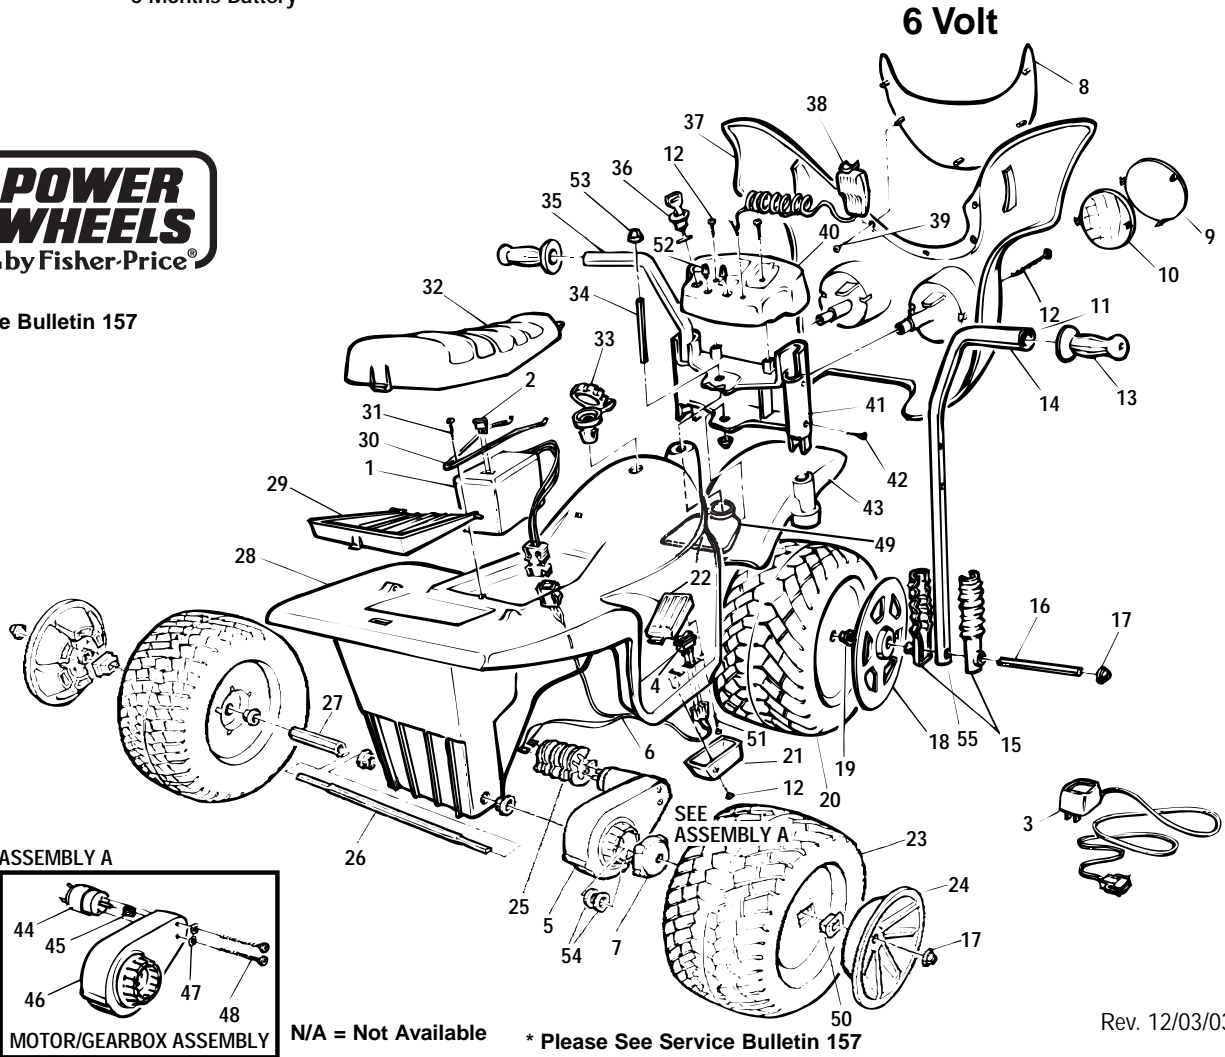

Age Range: 1-1/2 TO 6 Yrs.
 Weight Limit: 50 Lbs.
 Surfaces: Hard
 Intro: 1994
 Warranty: 90 Days Vehicle
 6 Months Battery

74537-9993 / 84820

Hawk

Service Bulletin 157

N/A = Not Available * Please See Service Bulletin 157