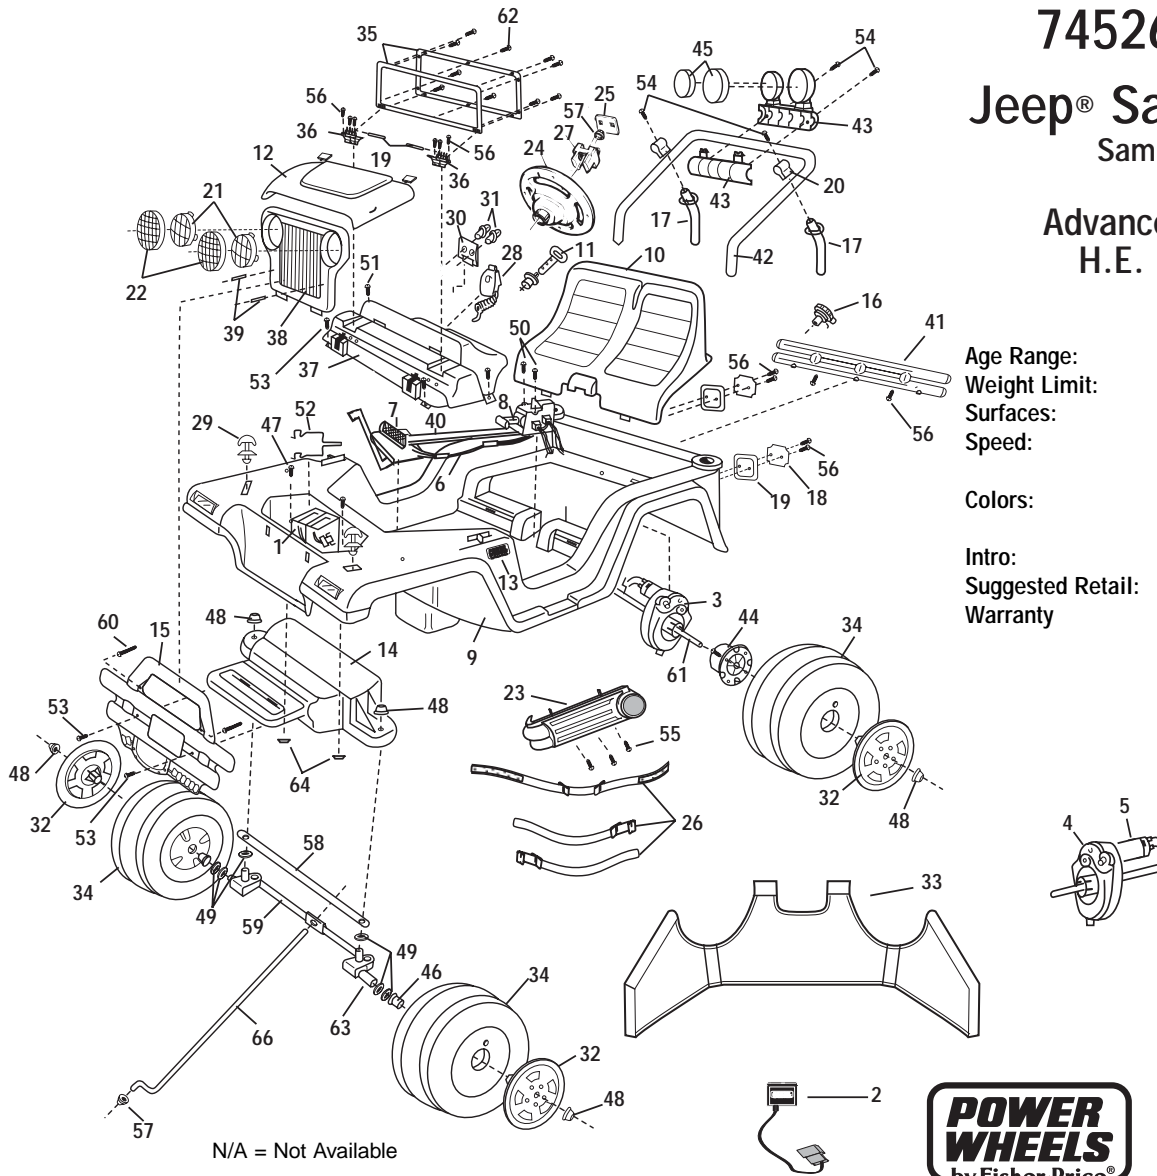

74526-9993

Jeep® Sandblaster Sam's Club

Advanced Series H.E. 12 Volt

Age Range: 3-7 Yrs.
 Weight Limit: 130 Lbs.
 Surfaces: Hard, Grass & Hills
 Speed: 2.5 Reverse
 2.5 / 5.0 MPH Forward
 Colors: Yellow Body
 Red Trim
 Intro: 9-9-99
 Suggested Retail: \$249.99
 Warranty: One Year Vehicle
 6 Months Battery