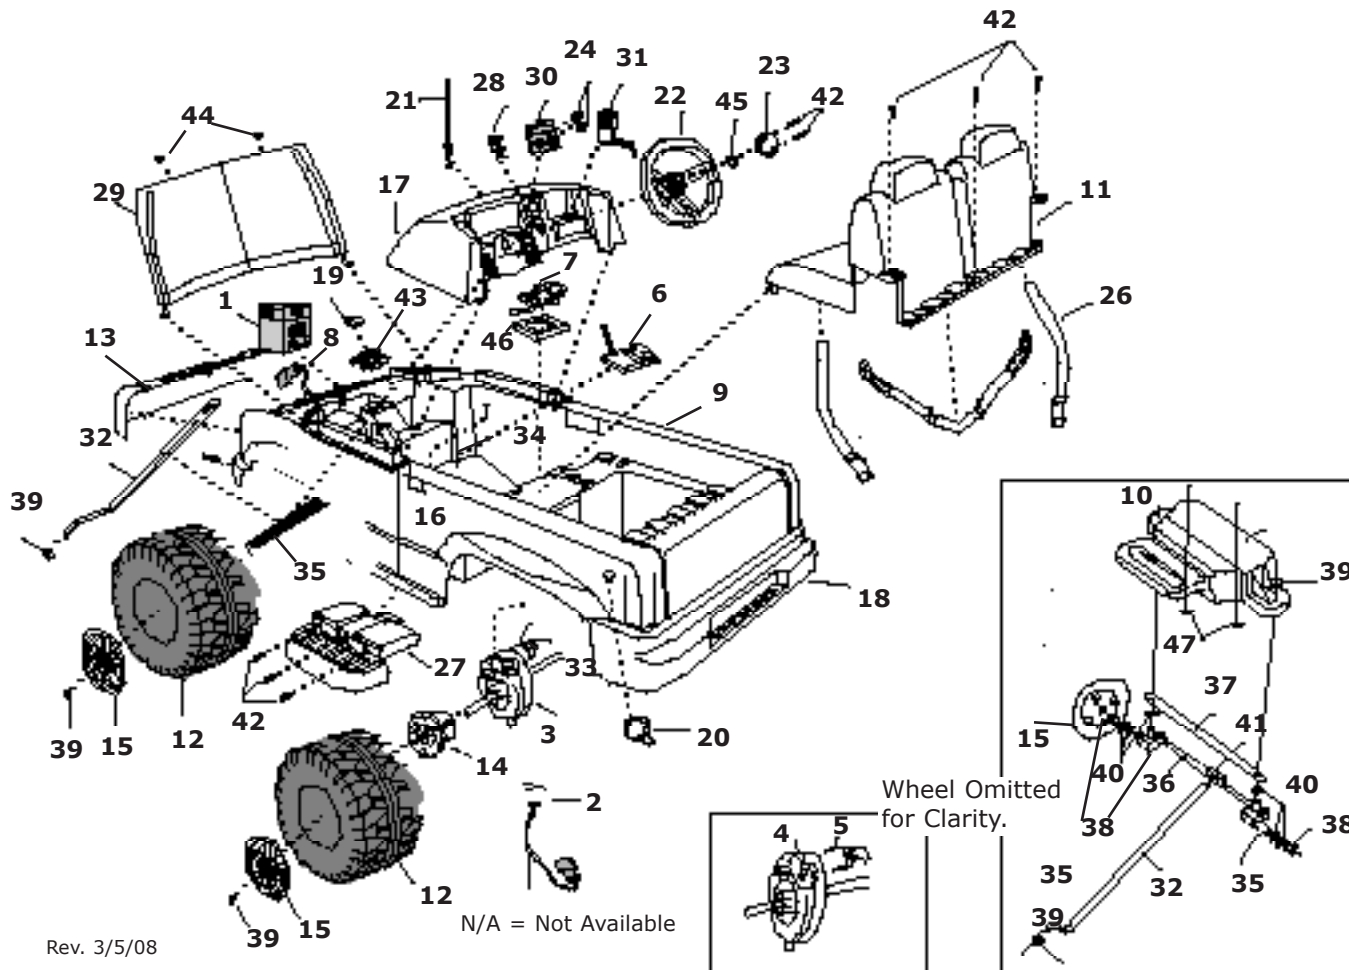

Age Range: 3-7 Yrs.
Weight Limit: 130 Lbs.
Surfaces: Hard and Grass
Speed: 2.5 MPH Forward/Reverse
5.0 MPH Forward
Colors: Silver
Intro: 4-00
Suggested Retail: $299.99
Box Dimensions: 22x34x60
Warranty: One Year Vehicle
6 Months Battery

74310-9993

Chevy Silverado Truck

Advanced Series 12 Volt

Rev. 3/5/08

Item No.	Description	Part No.	Qty. Item	Part	No. Qty.	Description	No.				
Working / Electrical Parts				21	Antenna	75597-2349	1	44	Tree Lock Fastener	74310-2199	2
1	12V Battery	00801-0638	1	22	Steering Wheel	74310-2319	1	45	.354 cap nut	0801-0604	1
2	12 Volt Charger	00801-0972	1	23	Steering Wheel Button	74310-2329	1	46	Shifter cover plate	74310-2239	1
3	#7 Motor GearBox Assy.74310-9519		2	24	Dash Knob	74310-2709	2	47.	Front Module Screws N/A	0801-0258	2
4	#7 Gearbox	74310-9529	2	26	Seat Belt	74310-5339	1	PARTS NOT SHOWN			
5	Motor w/Pinion	00968-2701	2	27	Side Step (Set)	74310-9159	1	Literature Bag	74310-9029	1	
6	Footboard Assembly footswitch	74310-9289	1	28	Key Housing	74310-9369	1	Owners Manual	74310-0920	1	
7	Shifter Assembly	74310-9239	1	29	Hood Assembly	3800-6884	1	Large Parts Bag	74310-9039A	1	
8	Wiring Harness	74310-9799	1	30	Knob Plate	74310-2719	1	Hardware Bag	74310-9279A	1	
Plastic Parts				31	Microphone	74310-9479	1	Decal Sheet	74310-0300	1	
9	Vehicle Body (NA)	74310-2109	1	Hardware				Decal - Widshield	74310-0320	1	
10	Front Module	74460-2019	1	32	Steering Column	74310-4239	1	Decal - Mylar	74310-6019	1	
11	Seat	74310-2309	1	33	Rear Axle	74310-4519	1	Footswitch	00801-0933	1	
12	Wheel	74460-2459	4	34	Channel cover	74310-2279	1	Adhesive Clip	0801-0313	1	
13	Grill	74310-2139	1	35	Front Axle	74440-4509	1	Control Switch			
14	Driver (10 Rib)	74460-2249	1	36	Steering Linkage	74440-9419A	1	(shifter/rocker)	00801-0923	1	
15	Hubcap	74460-6579	4	37	Cross Bar	74460-4419	1				
16	PW Emblem	74460-9069	1	38	Bushing (Axle)	74550-2689	2				
17	Cab	74310-2129	1	39	.437 Cap Nut	0801-0226	6				
18	Bumper	74310-2179	1	40	7/16 Washer	0801-0196	4				
19	Battery RetainerCap	74310-2519	1	41	Nylock Nut	0801-0601	2				
20	Gas Cap	74310-2089	1	42	Screw	0912-8001	14				
				43	Battery Retainer Box Assy.	74020-9819	1				

Bold and Underlined parts are to be purchased and installed by Service Centers only. These items may not be sold directly to consumers by Service Centers or Fisher-Price.