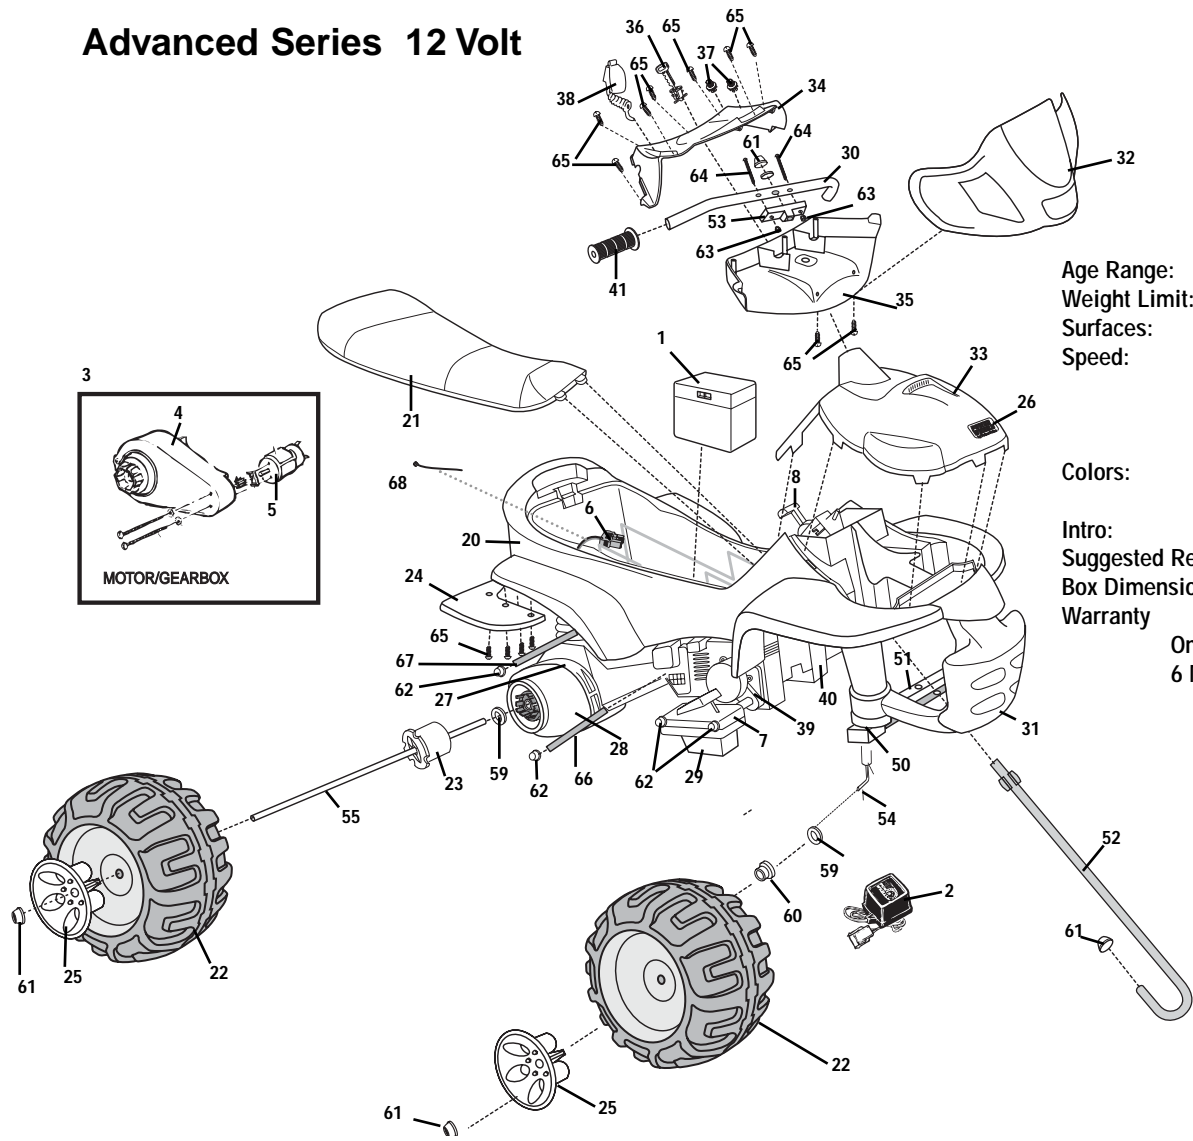

73690-9993

Ninja

Advanced Series 12 Volt

Age Range: 3 and up
 Weight Limit: 65 lbs
 Surfaces: Hard and grass
 Speed: Forward
 2.5 & 5.0 mph
 Reverse
 2.5 mph
 Colors: Blue & Yellow
 with Black tires
 Intro: 2001
 Suggested Retail: \$179.99
 Box Dimensions: 40 x 24 x 19
 Warranty: One Year Vehicle
 6 Months Battery