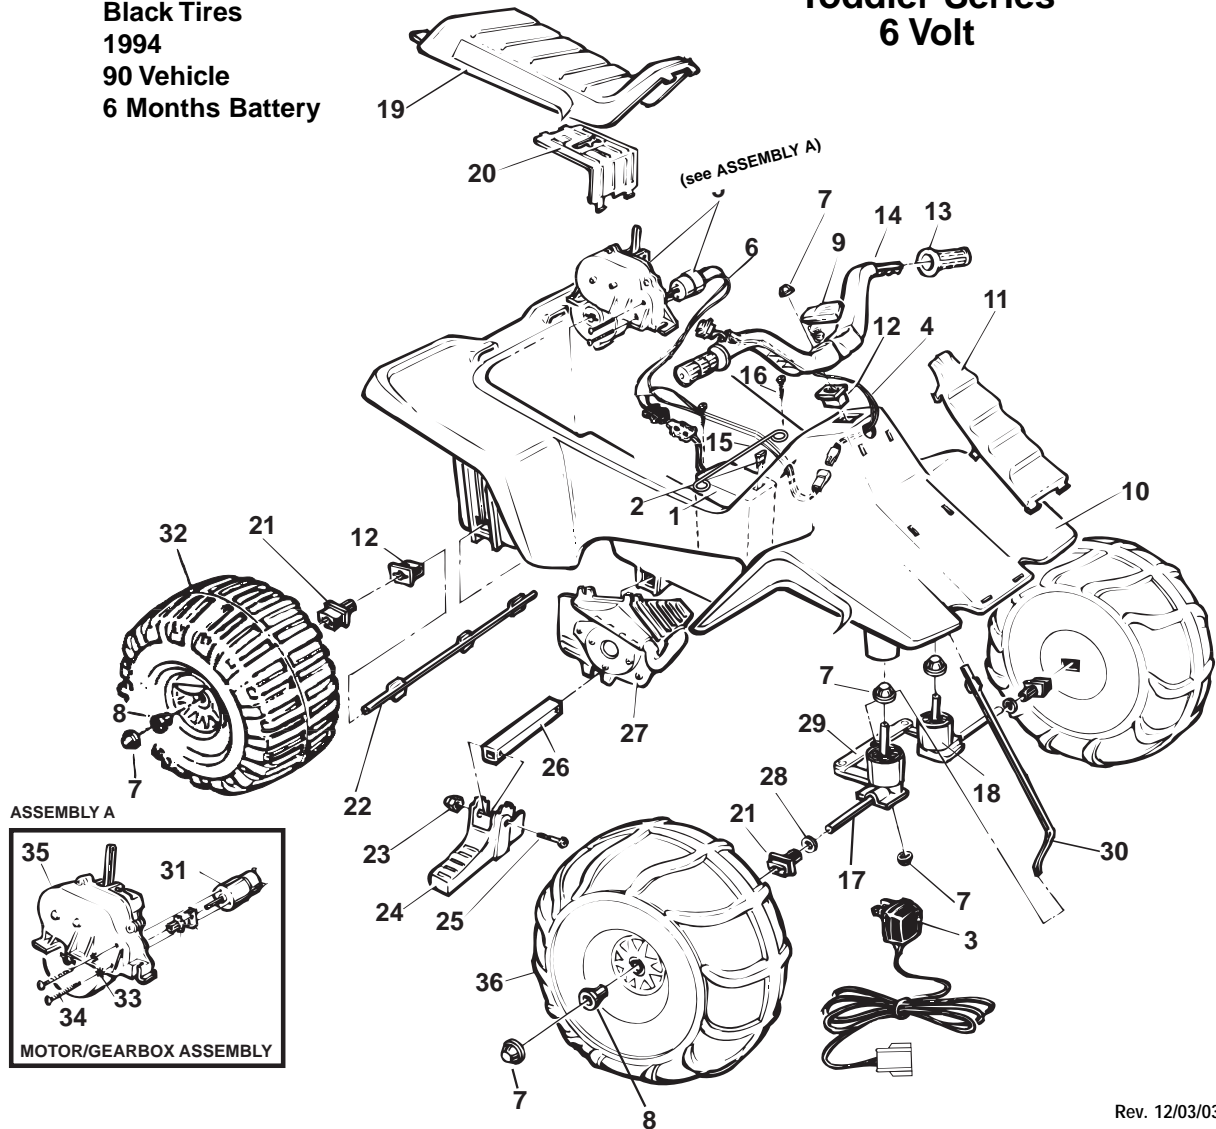

Age Range: 1-3 Yrs.
Weight Limit: 40 Lbs.
Surfaces: Hard, Grass & Carpet
Speed: 1 MPH
Colors: Yellow Body
 Blue Seat & Handlebars
 Black Tires
Intro: 1994
Warranty: 90 Vehicle
 6 Months Battery

73560-9993 / 83560

Lil Suzuki®

Toddler Series
6 Volt

Rev. 12/03/03

Item No.	Description	Part No.	Qty.	Item No.	Description	Part No.	Qty.	Item No.	Description	Part No.	Qty.
1	Battery 6 Volt, 6 AmpHr.	00801-1234	1	16	#8 x 7/8" Trusshead Screw	0801-0228	2	31	<u>Motor w/Pinion</u>	<u>74590-9539</u>	1
2	25 Amp Fuse Kit (2)	00801-0151	1	17	Front Axle	74504-4509	2	32	Rear Wheel N/A	73237-2459	2
3	6-Volt Charger	00801-0975	1	18	Front Post Bushing (N/A)	80009-0050	2	33	<u>Star Washer N/A</u>	<u>0801-0330</u>	2
4	Switch Assembly	78560-9799	1	19	Seat (N/A)	80067-0037	1	34	<u>Motor Bolt</u>	<u>0801-0269</u>	2
5	#5 Motor Gearbox Assm N/A	74504-9519	1	20	Motor Cover	73560-9489	1	35	<u>#5 Gearbox Only</u>	<u>72629-9259</u>	1
6	<u>Wiring Harness (main)</u>	<u>73560-9799</u>	1	21	Bushing w/Long Extension	78560-2659	4	36	Front Wheel N/A	73237-2469	2
7	.354 Cap Nut	0801-0548	8	22	Rear Axle	74504-4539	1	PARTS NOT SHOWN			
8	Wheel Bushing	78560-2679	4	23	Acorn Nut N/A	0801-0218	2	Literature Bag N/A	80034-0542	1	
9	Microphone	74550-9479	1	24	Footpeg N/A	77440-2159	2	Decal Sheet N/A	73560-0310	1	
10	Body N/A	77440-2109	1	25	1-1/4" Shoulder Bolt	0801-0304	2	Small Parts Bag N/A	80044-0448	1	
11	Grill (N/A)	80065-0032	1	26	Footpeg Support	76940-2179	1				
12	Bushing w/o Extension	74504-2549	2	27	False Motor Set N/A	80021-0027	1				
13	Handgrips	73560-2129	2	28	5/16" Washer	0801-0253	2				
14	Handlebar/Switch Assm. (N/A)	80029-0019	1	29	Steering Linkage	74504-4219	1				
15	Battery Retainer	74504-4429	1	30	Steering Column	76940-4239	1				