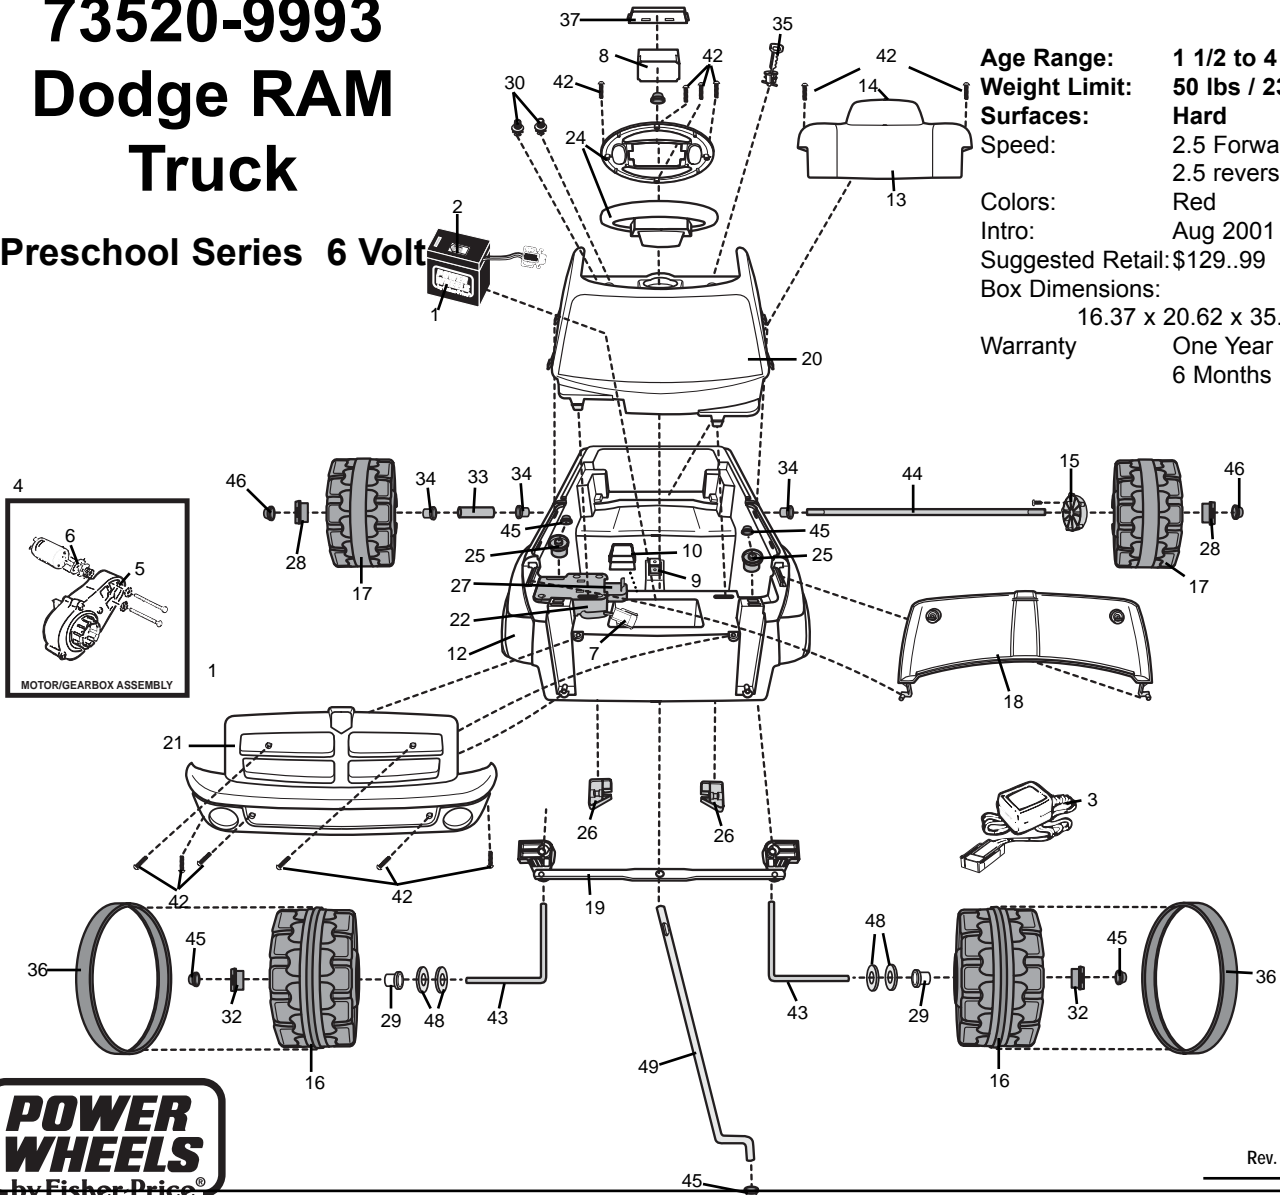

73520-9993 Dodge RAM Truck

Preschool Series 6 Volt

Age Range: 1 1/2 to 4 years
Weight Limit: 50 lbs / 23 kg
Surfaces: Hard
Speed: 2.5 Forward
 2.5 reverse
Colors: Red
Intro: Aug 2001
Suggested Retail: \$129.99
Box Dimensions: 16.37 x 20.62 x 35.25
Warranty: One Year Vehicle
 6 Months Battery