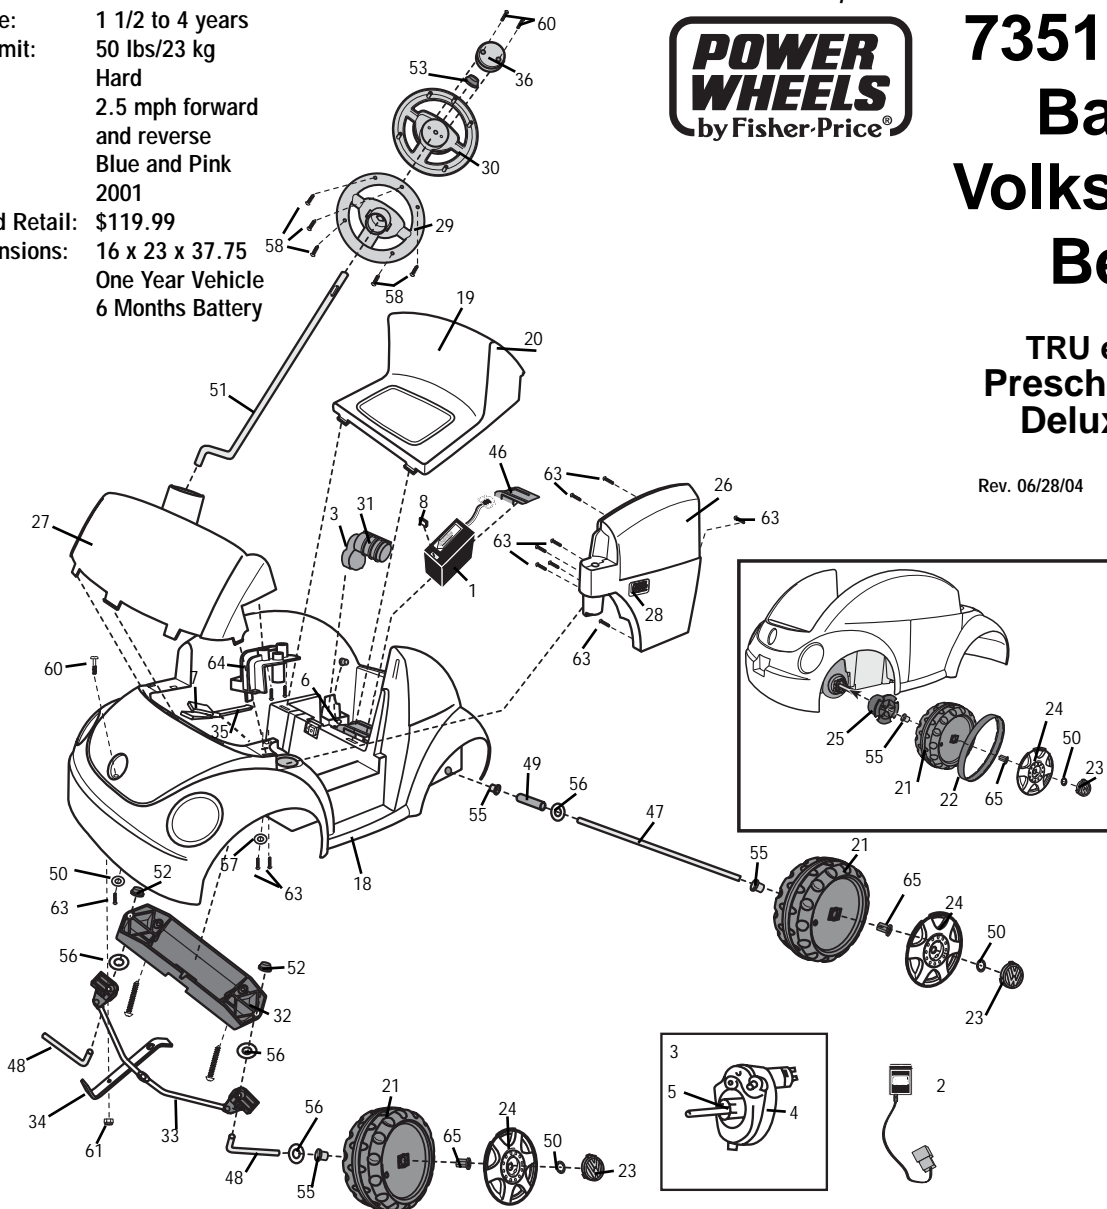

For 73517-9993 Made before Nov. 4, 2001

Age Range: 1 1/2 to 4 years
Weight Limit: 50 lbs/23 kg
Surfaces: Hard
Speed: 2.5 mph forward and reverse
Colors: Blue and Pink
Intro: 2001
Suggested Retail: $119.99
Box Dimensions: 16 x 23 x 37.75
Warranty: One Year Vehicle
6 Months Battery

73517-9993 Barbie Volkswagon Beetle

TRU exclusive
Preschool Series
Deluxe 6 Volt

Rev. 06/28/04

Item No.	Description	Part No.	Qty.	Item No.	Description	Part No.	Qty.	Item No.	Description	Part No.	Qty.
Working / Electrical Parts				Hardware / Metal Parts				Parts Not Shown			
1	Battery 6V 6 Amp Green	00801-1234	1	33	Steering Linkage Assm.	73510-9239	1	Large Parts Bag N/A	73517-9039		1
2	Charger	00801-0975	1	34	Brace/Steering Bracket	73510-4059	1	Small Parts Bag	73518-9459		1
3	Motor Gearbox Assembly	73260-9719	1	35	Channel Cover	73517-2289	1	Hardware Bag	73518-9469		1
4	Gearbox W/out Motor	74550-9279	1	36	Steering Wheel Button	73510-2739	1	Owner's Manual	73517-0920		1
5	Motor Pinion Assembly	00968-1700	1								
6	Main Harness Assembly	73510-9799	1	46	Battery Retainer	73517-2389	1	Decal Sheet Main	73517-0310		1
7	Footboard assm.	74780-9159	1	47	Rear axle, N/A	73510-4519	1	Small Decal Sheet w/flower	73517-0320		1
8	Fuse 25 Amp	0801-0151	2	48	New/Sub Rear Axle	73518-4519	1	Paper Kit N/A	73517-paper		1
Plastic / Other Parts				49	Front Axle	73510-4509	2	Clip Adhesive	0801-0313		1
18	Body	N/A	1	50	Wheel Spacer	73510-2369	2	Foot Switch	0801-0538		1
19	Seat with lock	73517-9309	1	51	Lock Washer/Retainer wo body	0801-0324	4	Control Switch Forward/Reverse	00801-0885		1
20	Lock Fastener	78570-2439	1	52	Steering Column	73510-4239	1	Retainer Tool	73510-2399		1
21	Wheel	73517-2159	4	53	.437 Retainer	0801-0227	2	High Speed lock out pin	0801-0254		1
22	Traction Band	73510-2479	1	54	.354 Retainer	0801-0604	4				
23	Center Hub Cap	73517-2489	4	55	Round Bushing 7/16"	74550-2689	6				
24	Hub Cap	73517-2499	4	56	Washer 7/16"	0801-0196	5				
25	Driver	74460-2249	4	57	Washer #10 N/A	0801-0195	4				
26	Door	73517-9349	1	58	Screw Phillips Head 6 x 1/2"	0801-0222	5				
27	Windshield	73517-2619	1	60	Screw 32 x 3/4" N/A	0801-0278	1				
28	PW Emblem	74460-9069	1	61	#10 Nylock Lock Nut N/A	0801-0318	1				
29	Steering Wheel Base	73517-2719	1	62	Screw Pan Head	0801-0578	1				
30	Steering Wheel Cover N/A	73517-2729	1	63	Screw #8 x 3/4"	0912-8001	1				
31	Motor Cover	74750-2359	1	64	Hinge Plate	73510-2769	1				
32	Steering Linkage Cover	73510-2759	1	65	Hex Bushing	73233-2559	4				

Bold and Underlined parts are to be purchased and installed by Service Centers only. These items may not be sold directly to consumers by Service Centers or Fisher-Price.