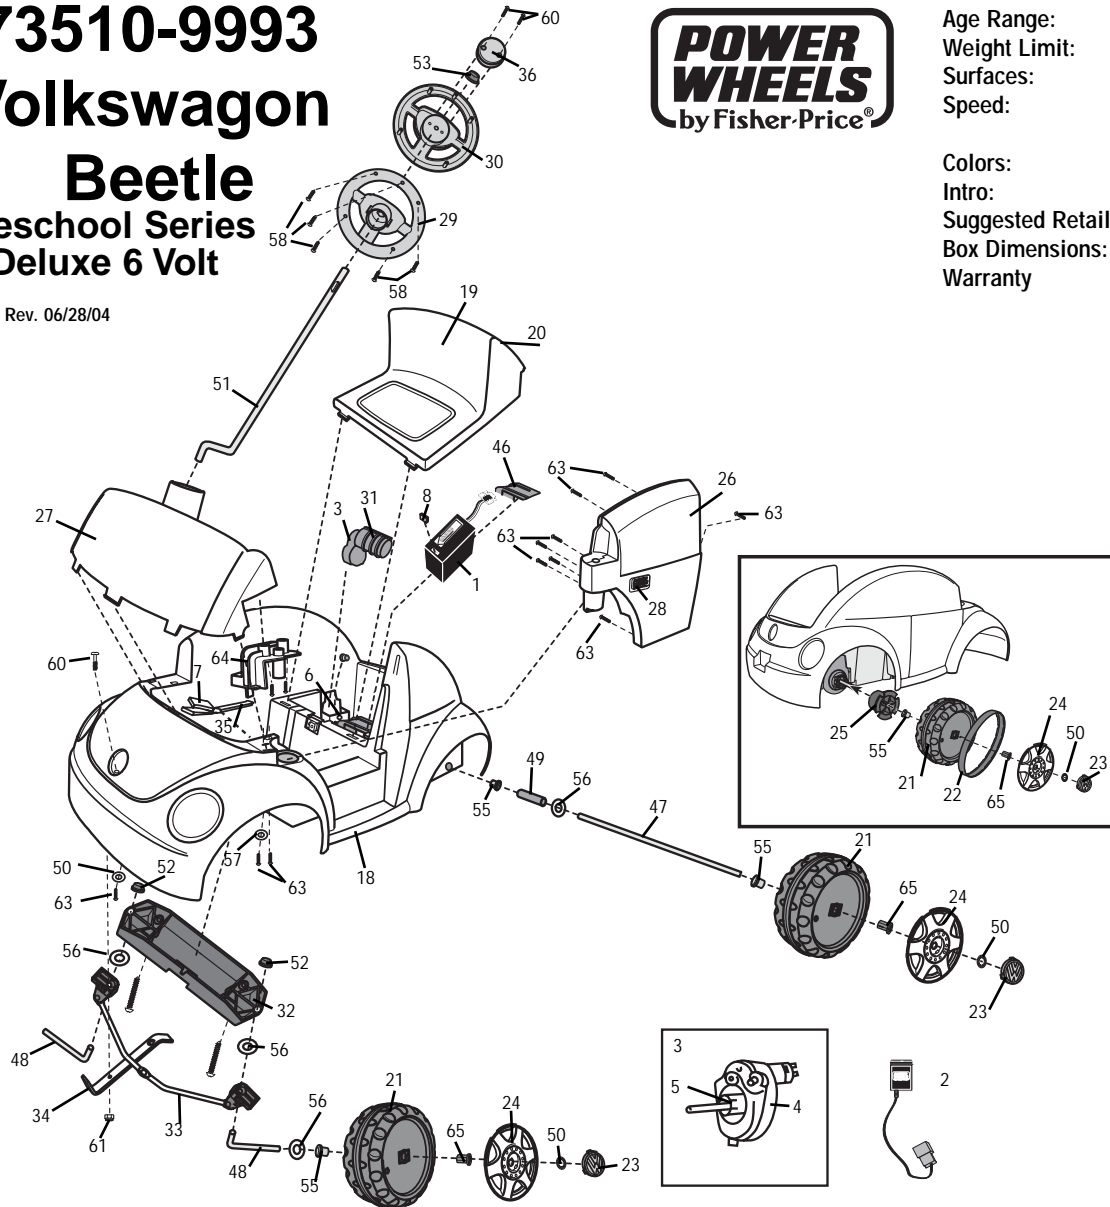

# 73510-9993 Volkswagon Beetle Preschool Series Deluxe 6 Volt

Rev. 06/28/04

Age Range: 1 1/2 to 4 years  
 Weight Limit: 50 lbs/23 kg  
 Surfaces: Hard  
 Speed: 2.5 mph forward and reverse  
 Colors: Yellow and Grey  
 Intro: 2001  
 Suggested Retail: \$129.99  
 Box Dimensions: 16 x 23 x 37.75  
 Warranty: One Year Vehicle  
 6 Months Battery