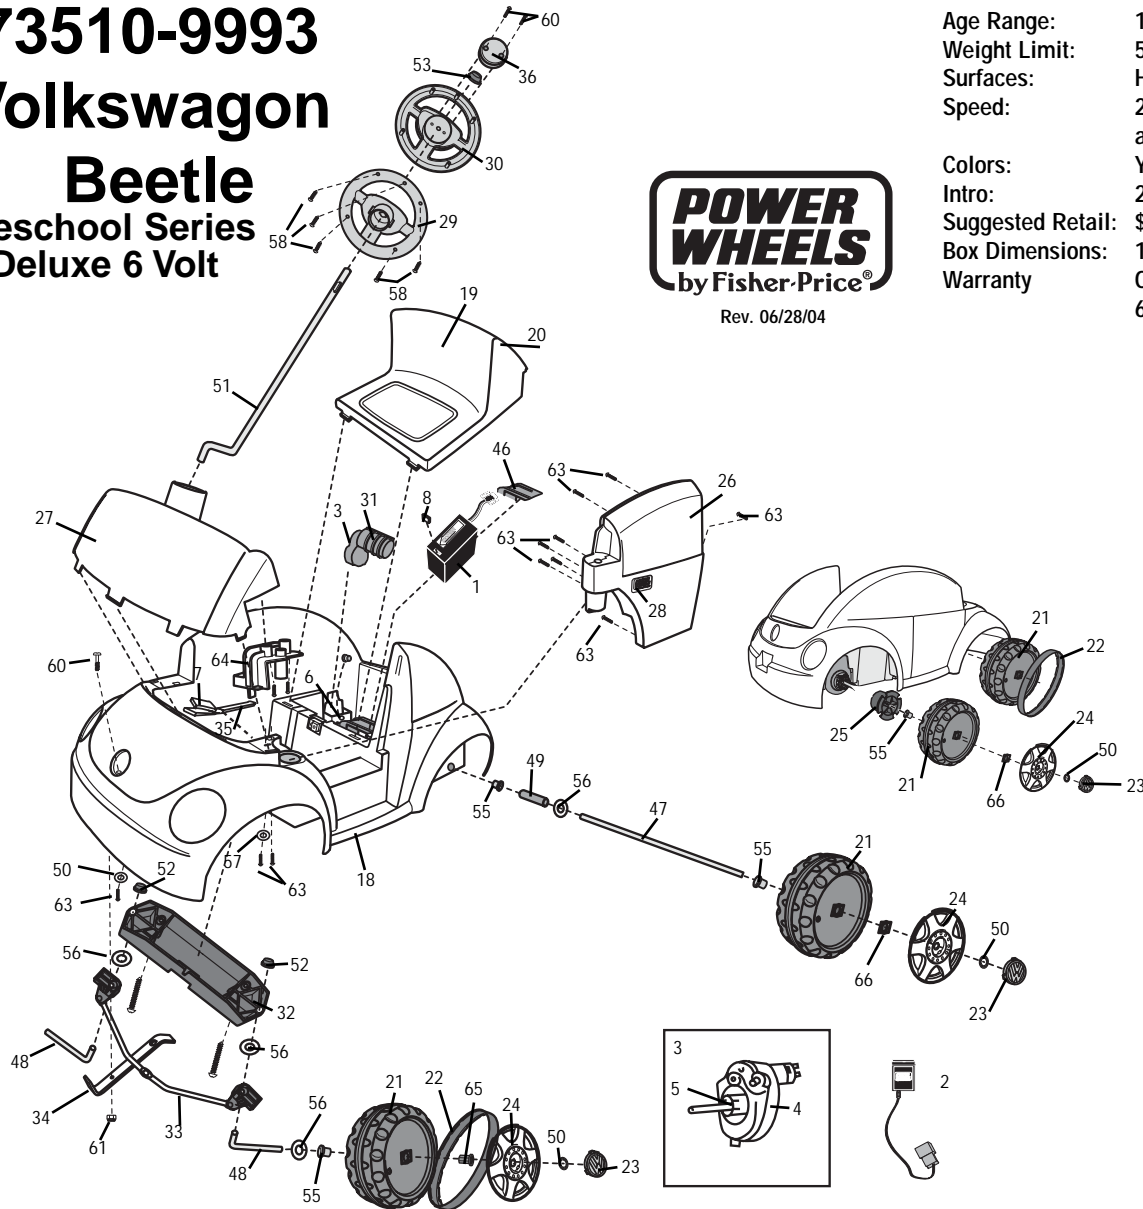

For 73510-9993 Made after Nov. 4, 2001

# 73510-9993 Volkswagon Beetle Preschool Series Deluxe 6 Volt

Rev. 06/28/04

Age Range: 1 1/2 to 4 years  
Weight Limit: 50 lbs/23 kg  
Surfaces: Hard  
Speed: 2.5 mph forward and reverse  
Colors: Yellow and Grey  
Intro: 2001  
Suggested Retail: \$129.99  
Box Dimensions: 16 x 23 x 37.75  
Warranty: One Year Vehicle  
6 Months Battery