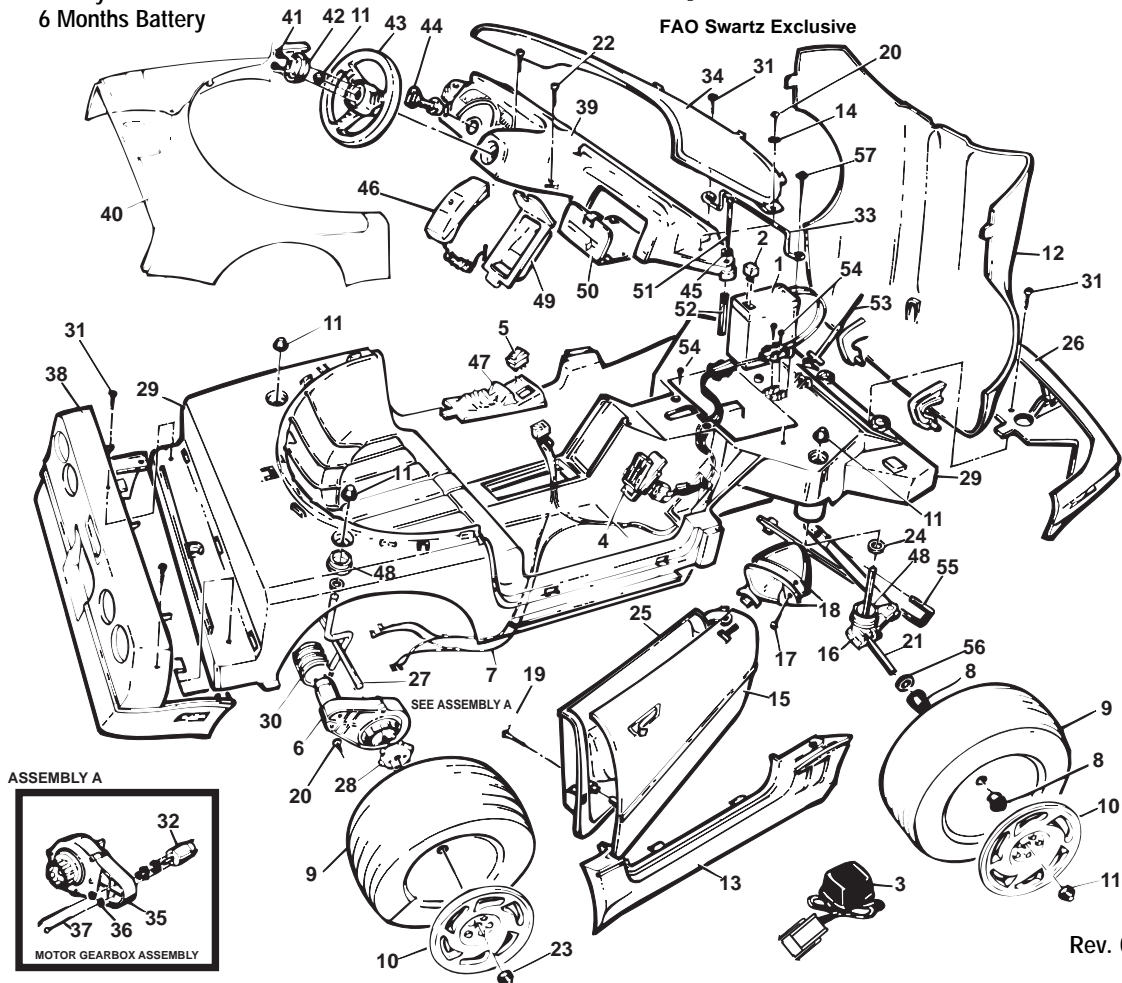

This product is affected by the PW recall announced Oct 1998. Please confirm that the product is modified or remediated in accordance with policy.

73236-9993 / 85360

SPECIAL BARBIE® CORVETTE®

Age Range: 3-7 Yrs.
Weight Limit: 65 Lbs.
Surfaces: Hard, Grass & Carpet
Colors: White Body
Pink Interior
Intro: 1992
Warranty: 90 Days Vehicle
6 Months Battery

Super 6™ Volt

Rev. 09/24/03

Item No.	Description	Part No.	Qty.	Item No.	Description	Part No.	Qty.	Item No.	Description	Part No.	Qty.
1	Battery (Type H)	00801-0712	1	24	Spacer (N/A)	80052-0032	2	47	Console Shifter (N/A)	80001-0045	1
2	Thermal Fuse	0801-0153	1	25	Door (Inner Right) (N/A)	80018-0047	1	48	Post Bushing	74770-2669	4
3	Charger, Super 6 (Type H)	00801-0974	1	26	Front Nose Piece (N/A)	80005-0214	1	49	Phone Housing (N/A)	80001-0046	1
4	Footboard Assembly (N/A)	76803-9159	1	27	Rear Axle (N/A)	80046-0057	1	50	Glovebox Door (N/A)	80018-0015	1
5	Switch	00801-0885	1	28	Driver	73233-2239	2	51	#8 x 3-3/4" Phillips Screw (N/A)	80006-0003	2
6	Motor/Gearbox Assembly	74580-9509	2	29	Chassis (N/A)	80005-0117	2	52	Door Hinge Bushing (N/A)	80009-0002	2
7	Wiring Harness (Inclu. #5) N/A	76176-9719	1	30	Motor Cover (N/A)	74590-2489	2	53	Hood Support Rod (N/A)	80001-0040	1
8	Round Bushing	74770-2539	4	31	#8 x 3/4" Phillips Plascrow	0801-0223	6	54	#6 x 3/4" Phillips Screw (N/A)	80006-0178	2
9	Wheel (N/A)	80062-0001	4	32	Motor w/Pinion	74580-9539	2	55	Steering Column (N/A)	80054-0001	1
10	Hubcap (N/A)	80033-0018	4	33	Battery Retainer (N/A)	76181-4419	2	56	5/16" Washer	0801-0253	2
11	.354 Cap Nut	0801-0604	7	34	Windshield (N/A)	80063-0060	2	57	#8 x 7/8" Trusshead Screw	0801-0228	2
12	Hood (N/A)	80031-0049	1	35	3A Gearbox	74580-9269	2	PARTS NOT SHOWN			
13	Quarter Panel (Right) (N/A)	80022-0031	1	36	Star Washer (N/A)	0801-0330	4	Door (Inner Left) (N/A)	80018-0046	1	
14	#10 Washer (N/A)	76822-4409	2	37	Motor Bolt	0801-0269	4	Door (Outer Left) (N/A)	80018-0141	1	
15	Door (Outer Right) (N/A)	80018-0142	1	38	Rear Bumper (N/A)	80058-0017	1	Quarter Panel (Left) (N/A)	80022-0030	1	
16	Steering Linkage	76181-4229	1	39	Dashboard (N/A)	80016-0018	1	Decal (Main) (N/A)	80017-0147	1	
17	#6 x 1/2" Phillips Screw	0801-0222	2	40	Rear Deck (N/A)	80005-0194	1	Decal (Mirrors) (N/A)	80017-0148	1	
18	Mirror Set (4 Pieces) (N/A)	80001-0323	1	41	#8 x 1" Screw (N/A)	0801-0224	2	Literature Bag (N/A)	80044-0406	1	
19	#10 x 3/4" Phillips Head Screw	0801-0309	8	42	Steering Wheel Cap (N/A)	80056-0038	1				
20	#10 x 1/2" Phillips Screw	0801-0255	2	43	Steering Wheel (N/A)	80056-0039	1				
21	Front Axle	73241-4509	2	44	Key/Housing Assembly	73233-2439	1				
22	#8 x 1-1/4" Plascrow (N/A)	0801-0216	2	45	#6 Washer (N/A)	80061-0002	2				
23	.437 Cap Nut	0801-0227	2	46	Phone (N/A)	80039-0010	1				

N/A = Not Available

Bold and Underlined parts are to be purchased and installed by Service Centers only. These items may not be sold directly to consumers by Service Centers or Fisher-Price.